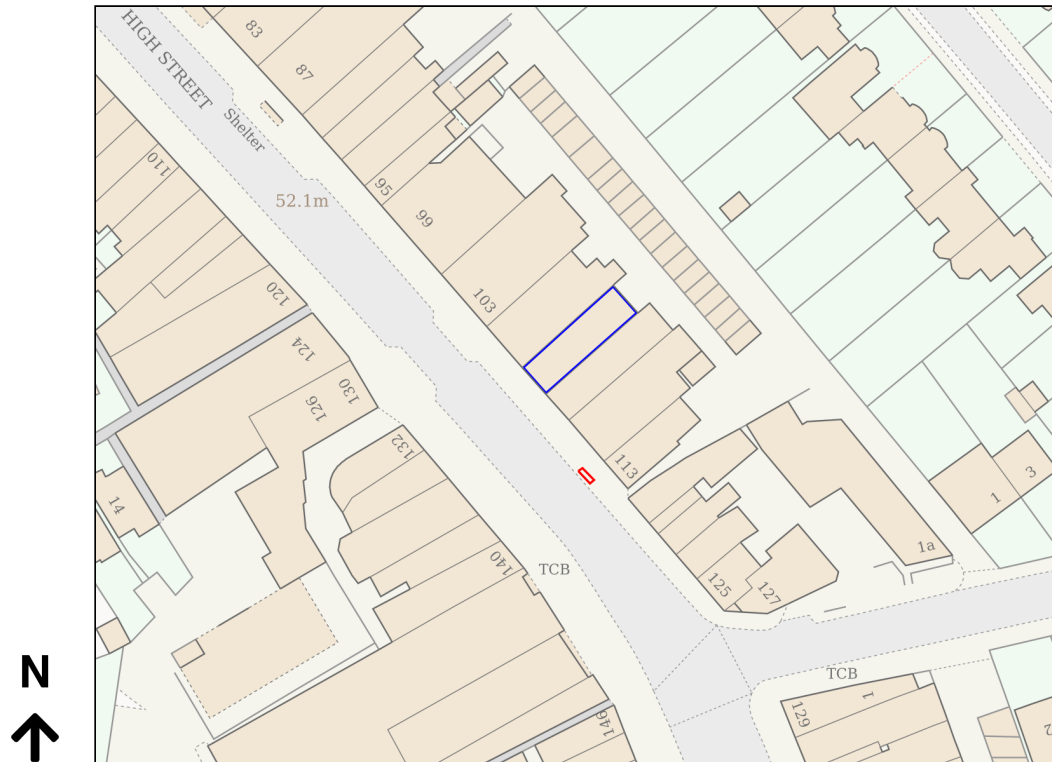

Location Plan

Site Address: Easting: 509365 Northing: 187243

Date Produced: 08-Jun-2026

Scale: 1:1250 @A4

Planning Portal Reference: PP-14987476v2