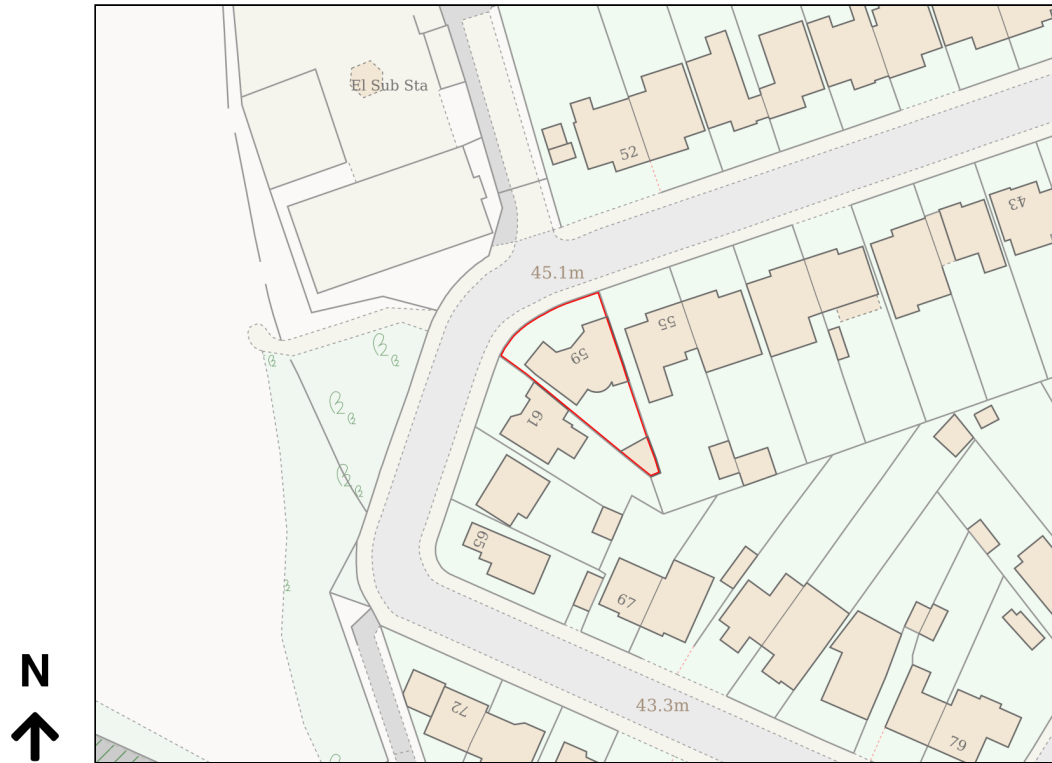

Location Plan

Site Address: 59, Herlwyn Avenue, Ruislip, HA4 6HE

Date Produced: 26-May-2026

Scale: 1:1250 @A4

Planning Portal Reference: PP-14963369v1