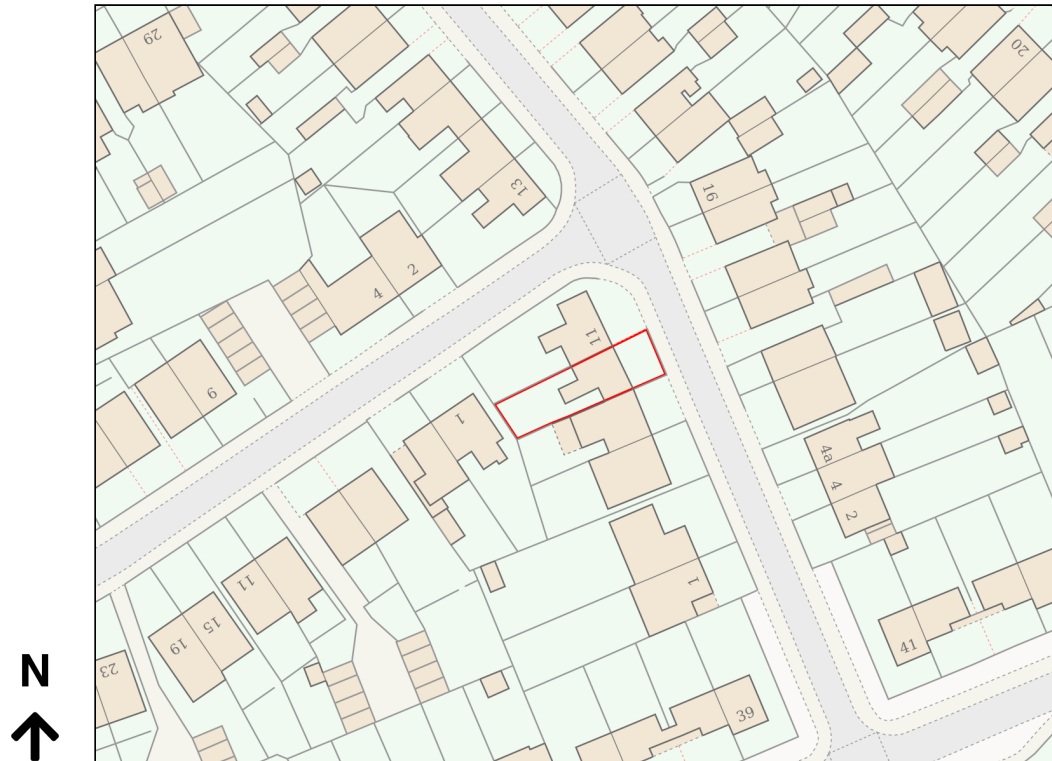

# Location Plan

Site Address: 9, Lawrence Drive, Ickenham, UB10 8RN

Date Produced: 02-Jun-2026

Scale: 1:1250 @A4

Planning Portal Reference: PP-14941729v1