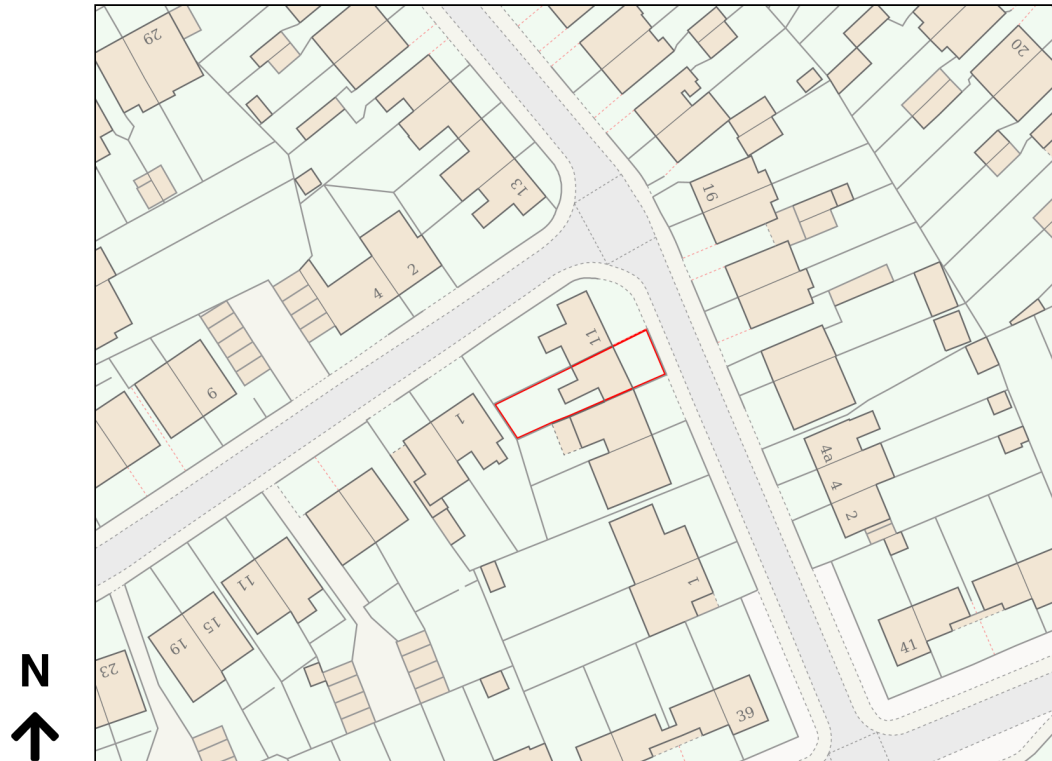

Location Plan

Site Address: 9, Lawrence Drive, Ickenham, UB10 8RN

Date Produced: 20-May-2026

Scale: 1:1250 @A4

Planning Portal Reference: PP-14941333v1