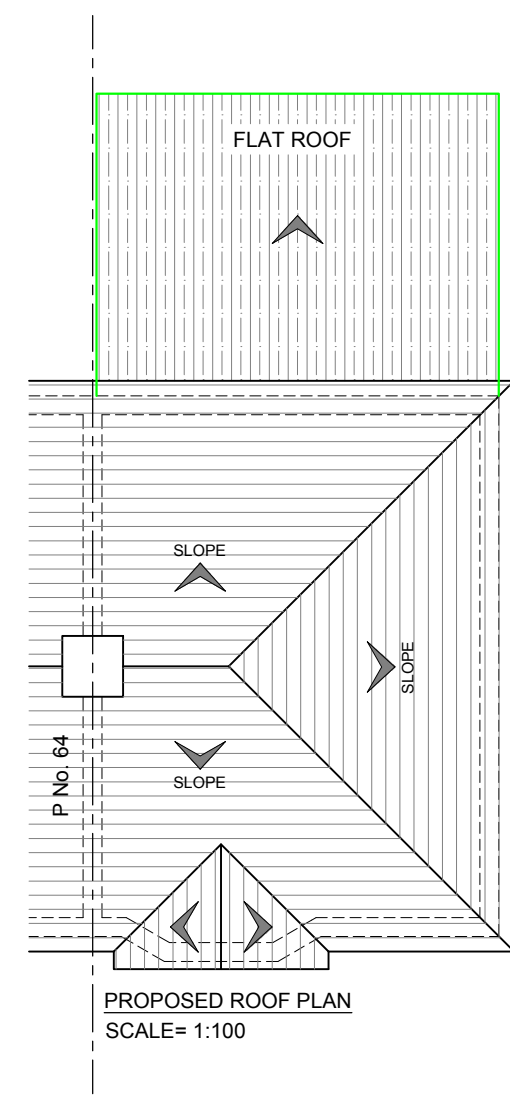

Rev.No	DATE	REV. NOTE
CAD REF		

Project Title		
<b>SINGLE STOREY REAR EXTENSION</b>		
Layout Name		
<b>EXISTING &amp; PROPOSED FLOOR PLANS</b>		
Client	MR. JARNAIL SINGH.	
Site	62 BOTWELL LN, HAYES, UB3 2AE.	
Drawn By	Designed By	
LT	SA	
Drawing No	Revision No	
68BW/A-002		
Compass	Date	Scale
	04-MAY-2026	1:100@A3
	Project No	Sheet No
		-
HEAD OFFICE :		
S A Design & Management Ltd saudahmad67@gmail.com		
Phone : 0044 7930880404		
THIS DRAWING IS A COPYRIGHT OF S A DESIGN & MANAGEMENT LTD AND MUST NOT BE DUPLICATED OR REPRODUCED WITHOUT PERMISSION FROM THE COMPANY.		