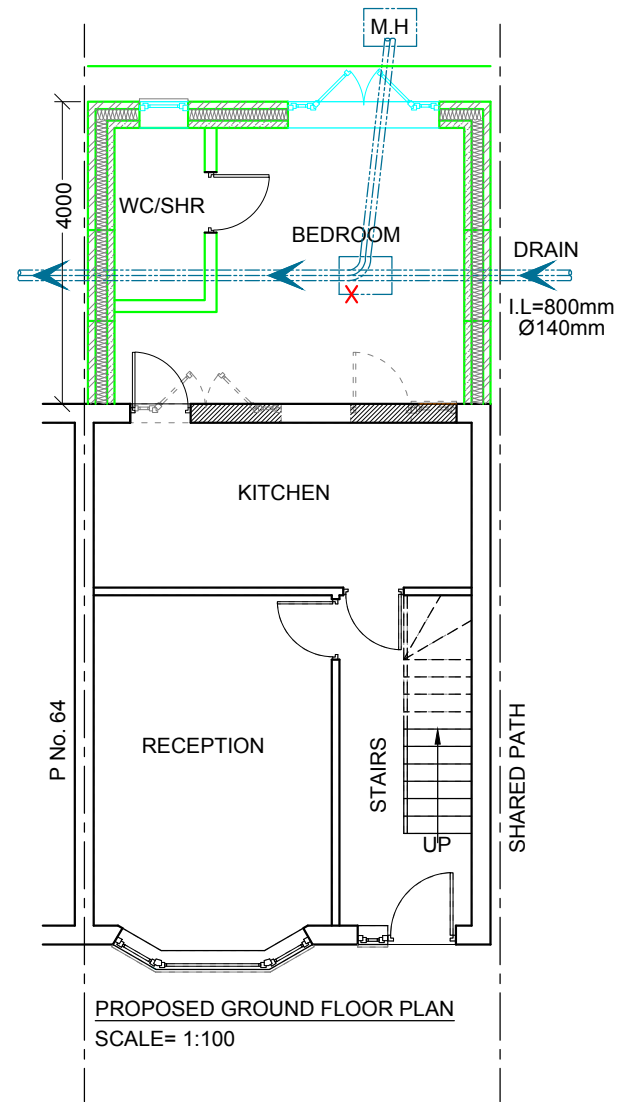

Rev.No	DATE	REV. NOTE
CAD REF		

Project Title		
<b>SINGLE STOREY REAR EXTENSION</b>		
Layout Name		
<b>EXISTING &amp; PROPOSED FLOOR PLANS</b>		
Client	MR. JARNAIL SINGH.	
Site	62 BOTWELL LN, HAYES, UB3 2AE.	
Drawn By	Designed By	
LT	SA	
Drawing No	Revision No	
68BW/A-002		
Compass	Date	Scale
	04-MAY-2026	1:100@A3
	Project No	Sheet No
		-
HEAD OFFICE :		
S A Design & Management Ltd saudahmad67@gmail.com		
Phone : 0044 7930880404		
THIS DRAWING IS A COPYRIGHT OF S A DESIGN & MANAGEMENT LTD AND MUST NOT BE DUPLICATED OR REPRODUCED WITHOUT PERMISSION FROM THE COMPANY.		