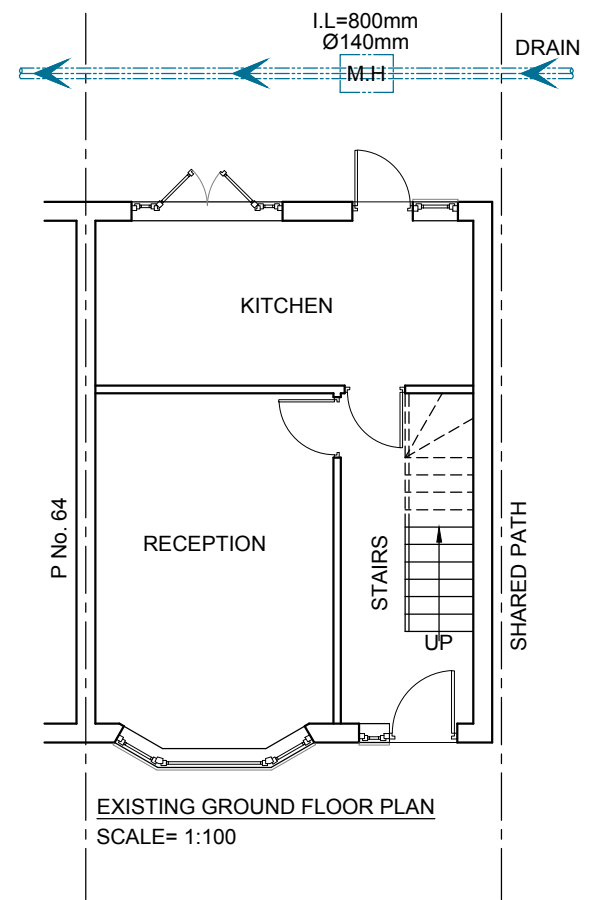

Rev.No	DATE	REV. NOTE
CAD REF		

Project Title		
<b>SINGLE STOREY REAR EXTENSION</b>		
Layout Name		
<b>EXISTING &amp; PROPOSED FLOOR PLANS</b>		
Client	MR. JARNAIL SINGH.	
Site	62 BOTWELL LN, HAYES, UB3 2AE.	
Drawn By	Designed By	
LT	SA	
Drawing No	Revision No	
68BW/A-002		
Compass	Date	Scale
	04-MAY-2026	1:100@A3
	Project No	Sheet No
		-
HEAD OFFICE :		
S A Design & Management Ltd saudahmad67@gmail.com		
Phone : 0044 7930880404		
THIS DRAWING IS A COPYRIGHT OF S A DESIGN & MANAGEMENT LTD AND MUST NOT BE DUPLICATED OR REPRODUCED WITHOUT PERMISSION FROM THE COMPANY.		