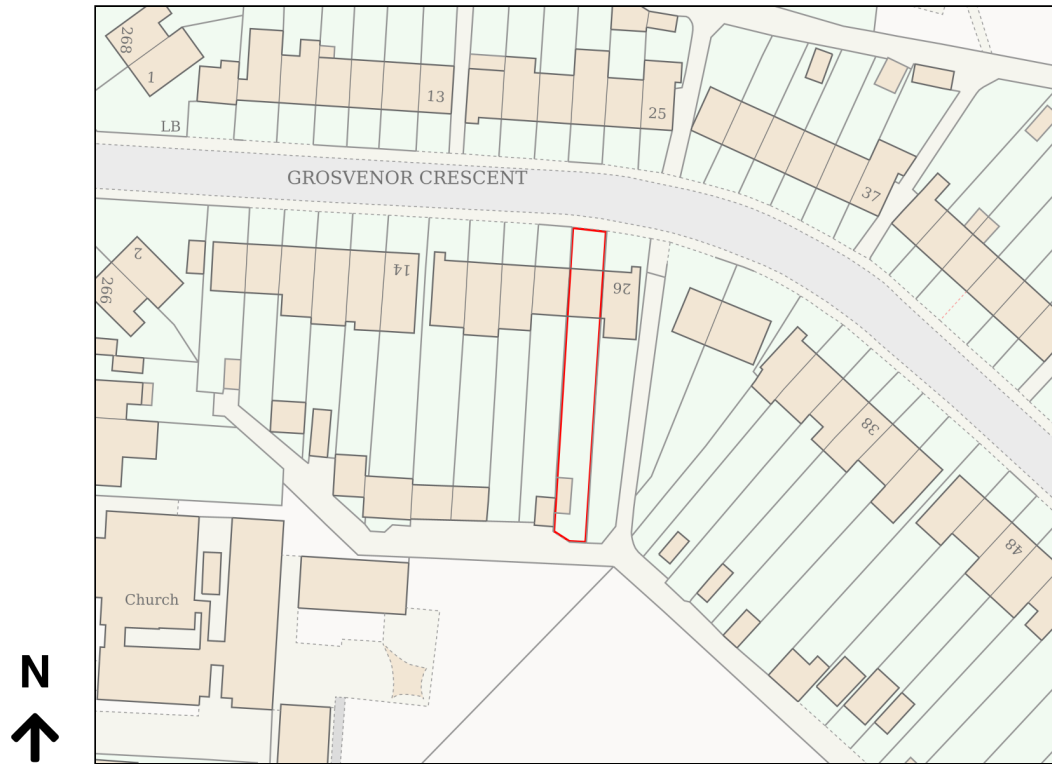

# Location Plan

Site Address: 24, Grosvenor Crescent, Uxbridge, UB10 9ER

Date Produced: 07-May-2026

Scale: 1:1250 @A4

Planning Portal Reference: PP-14902375v1