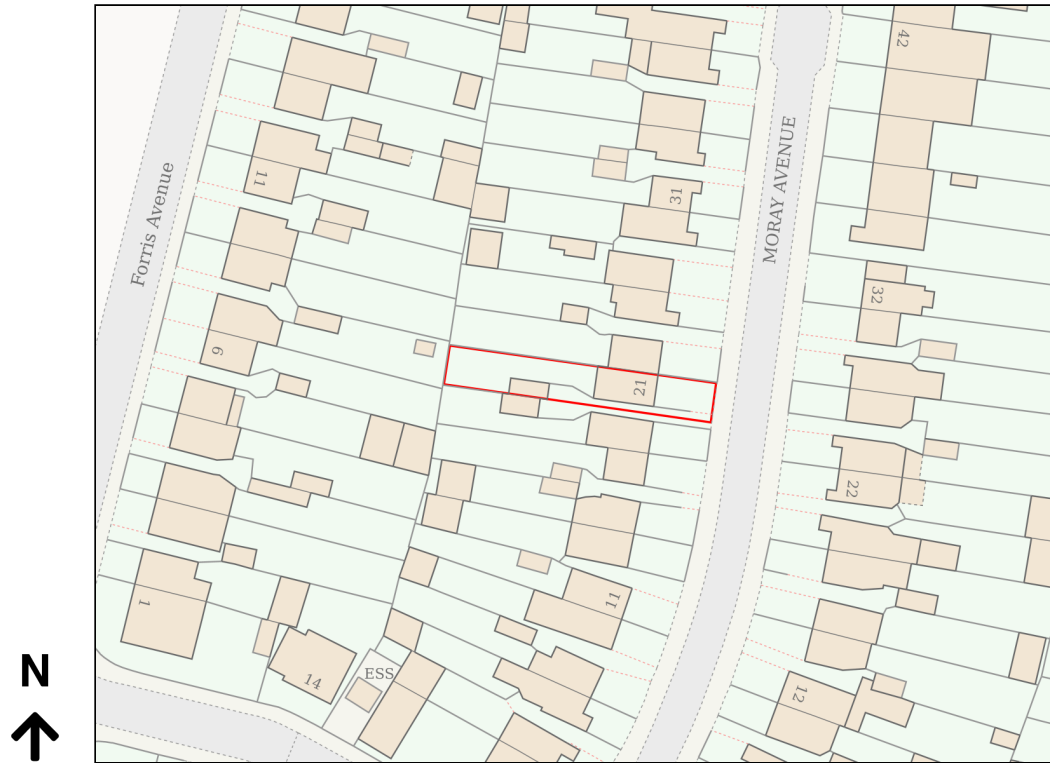

Location Plan

Site Address: 21, Moray Avenue, Hayes, UB3 2AU

Date Produced: 30-Apr-2026

Scale: 1:1250 @A4

Planning Portal Reference: PP-14878179v1