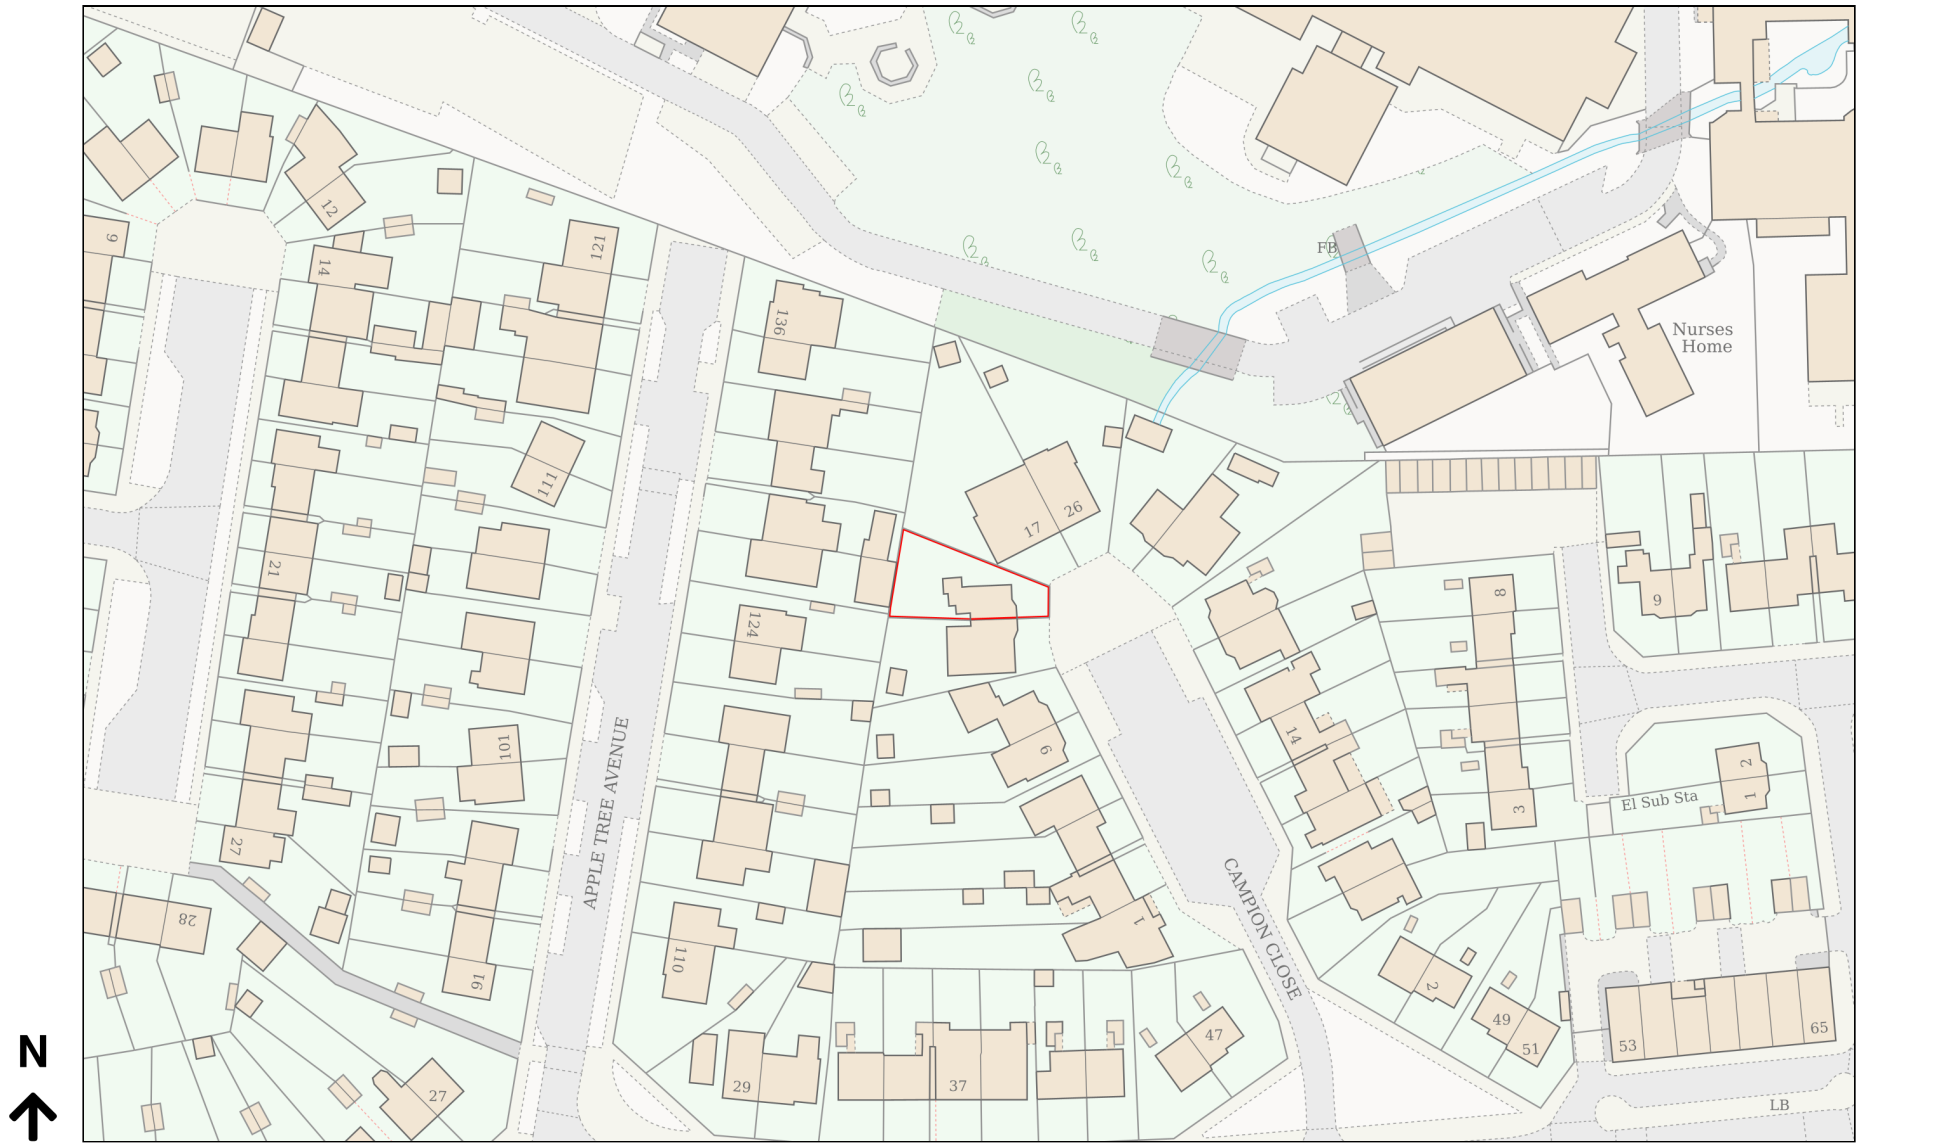

Location Plan

Site Address: 15, Campion Close, Uxbridge, UB8 3PY

Date Produced: 29-Apr-2026

Scale: 1:1250 @A4

Planning Portal Reference: PP-14894806v1