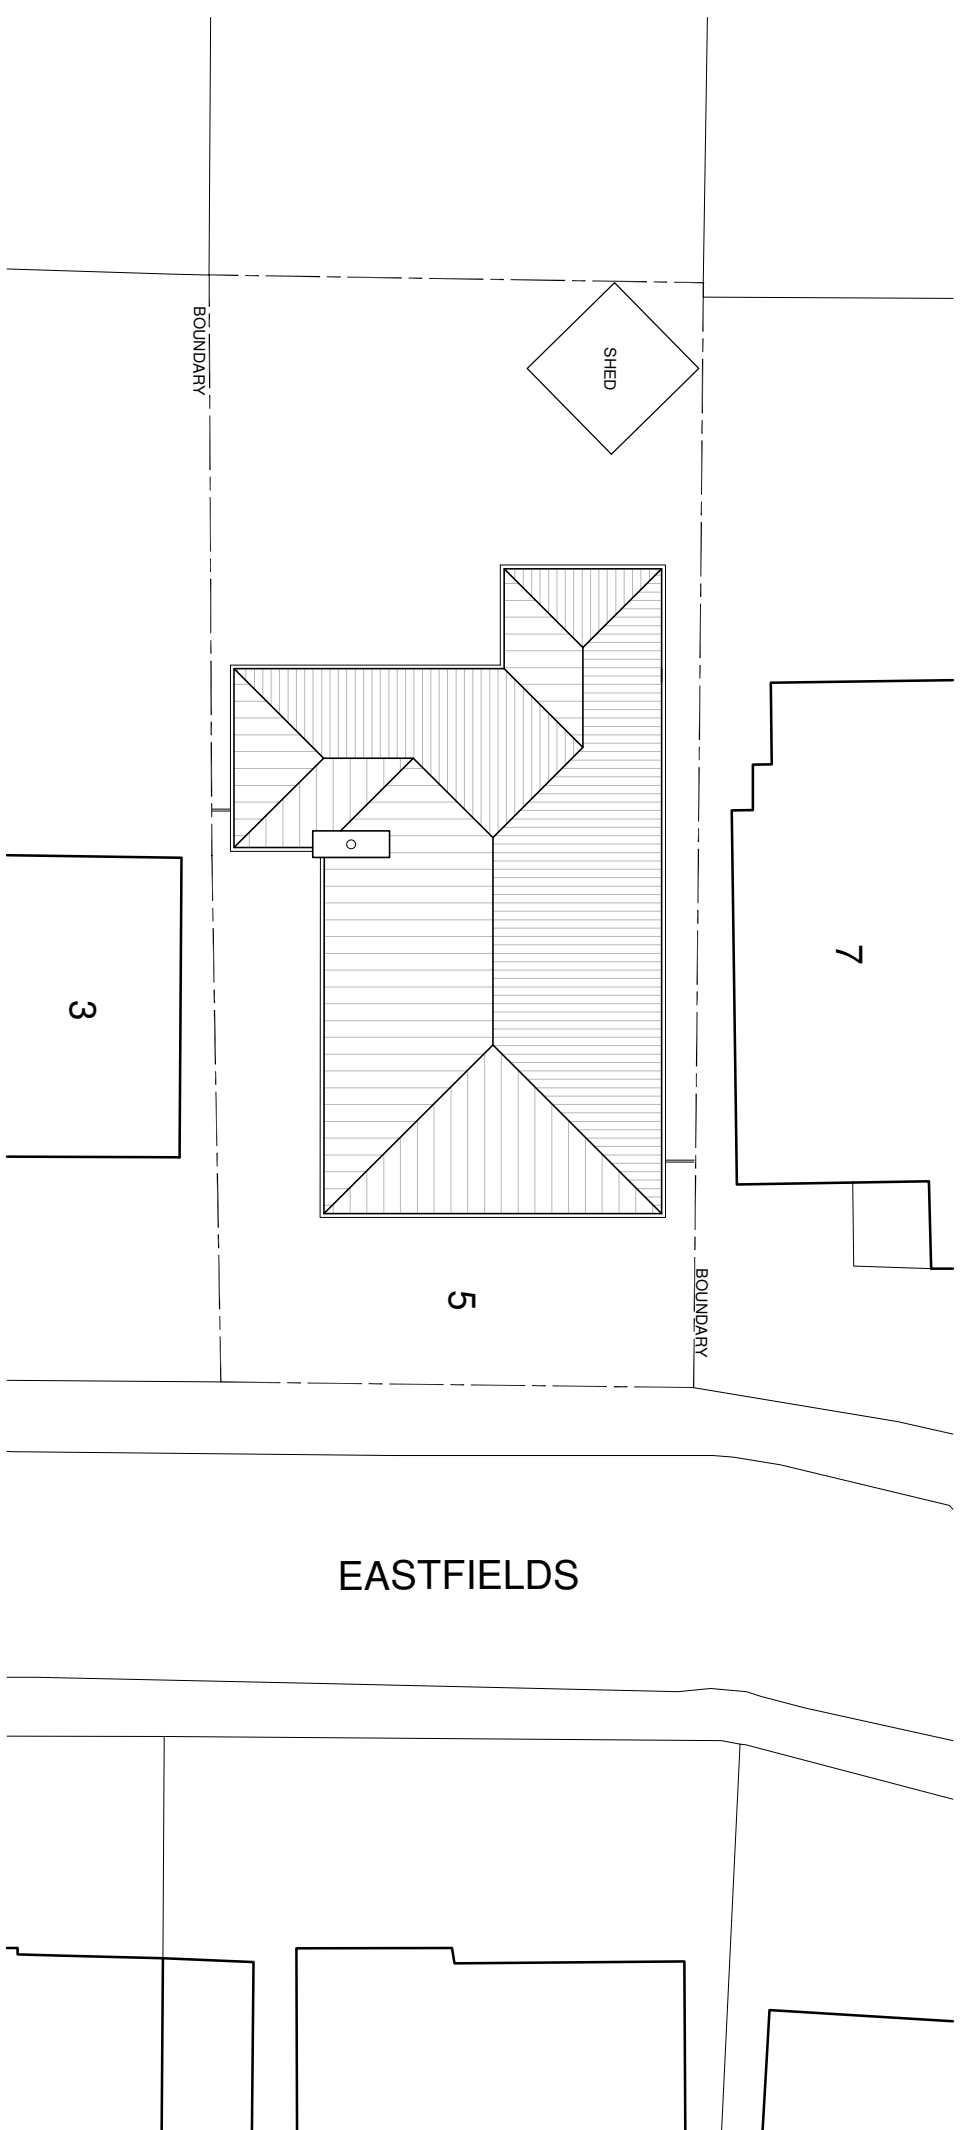

EXISTING SITE PLAN

PROPOSED SITE PLAN

AMENDMENTS	DATE	REV.

bernard murray design  
chartered architect

WWW.BMURRAYDESIGN.CO.UK  
13 MERRYFIELDS, UXBRIDGE, MIDDLESEX UB82BT  
TEL: 07884 47714 EMAIL: BMURRAYDESIGN@VMCO.CO.UK

PROJECT  
5 EASTFIELDS  
PINNER  
HAS 2SR

CLIENT  
KATE HOBAN

DRAWING EXISTING AND PROPOSED SITE PLAN	
SCALE 1:200 @ A3	DRAWING NUMBER
DATE APR 2026	REV.
DRAWN BM	1257-9