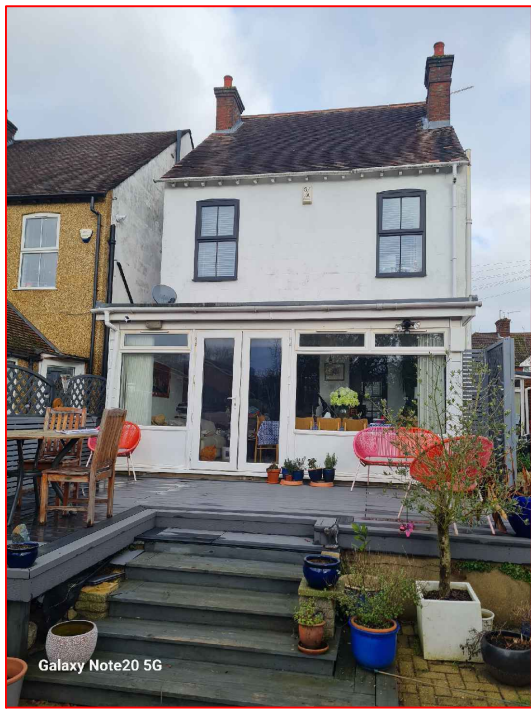

Project	139 Pinner Road Northwood HA6 1DB	
Drawing Title	Photographs	
Drawing Title	139 /P/F	Rev.
Rev.	Scale: none @ A3	Date: March 2026