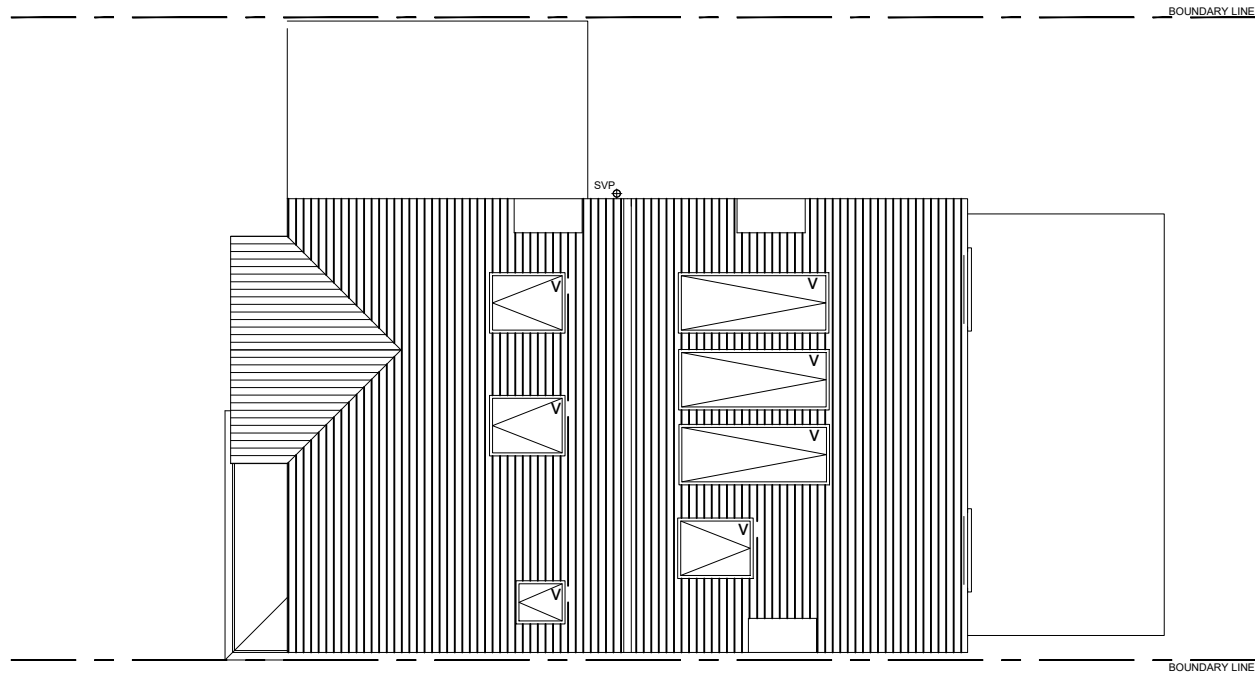

Proposed Ground Floor

Proposed Loft Plan

SCALE 1: 100

NEW TIMBER STAIRCASE
Proposed First Floor

Proposed Roof Plan

Project	139 Pinner Road Northwood HA6 1DB	
Drawing Title	Proposed Floor Plans	
Drawing Title	139 /P/D	Rev.
Rev.	Scale: 1: 100 @ A3	Date: March 2026

Proposed Front Elevation

Proposed Rear Elevation

V - VELUX WINDOW
 SLOPE WILL NOT PROTRUDE MORE THAN 150mm BEYOND
 THE PLANE OF THE SLOPE OF THE ORIGINAL ROOF

Proposed Side Elevation

SCALE 1: 100

Proposed Side Elevation

NEW OG WINDOW WITH TOP OPENING
 AT 1.7m ABOVE FINISHED FLOOR LEVEL

Project	139 Pinner Road Northwood HA6 1DB	
Drawing Title	Proposed Elevations	
Drawing Title	139 /P/E	Rev.
Rev.	Scale: 1: 100 @A3	Date: March 2026