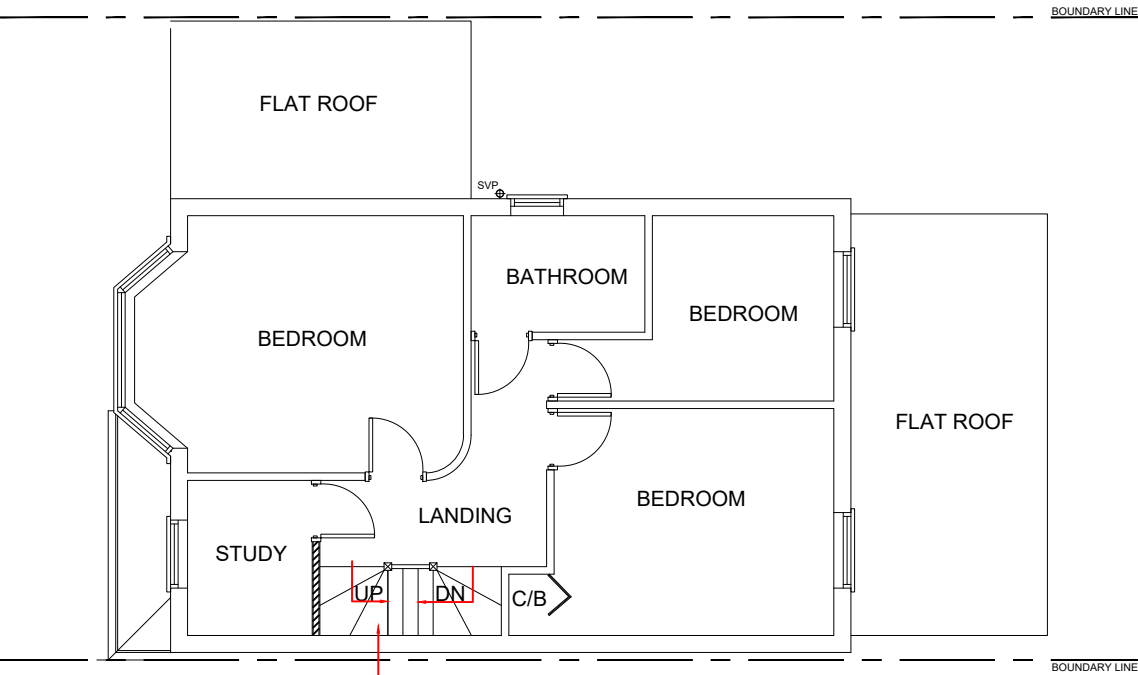

Existing Rear Elevation

Existing Side Elevation

Existing Side Elevation

Project	139 Pinner Road Northwood HA6 1DB	
Drawing Title	Existing Elevations	
Drawing Title	139 /P/C	Rev.
Rev.	Scale: 1: 100 @ A3	Date: March 2026

Proposed Ground Floor

Proposed Loft Plan

SCALE 1: 100

NEW TIMBER STAIRCASE
Proposed First Floor

Proposed Roof Plan

Project	139 Pinner Road Northwood HA6 1DB	
Drawing Title	Proposed Floor Plans	
Drawing Title	139 /P/D	Rev.
Rev.	Scale: 1: 100 @ A3	Date: March 2026

NEW OG WINDOW WITH TOP OPENING
 AT 1.7m ABOVE FINISHED FLOOR LEVEL

Project	139 Pinner Road Northwood HA6 1DB	
Drawing Title	Proposed Elevations	
Drawing Title	139 /P/E	Rev.
Rev.	Scale: 1: 100 @A3	Date: March 2026