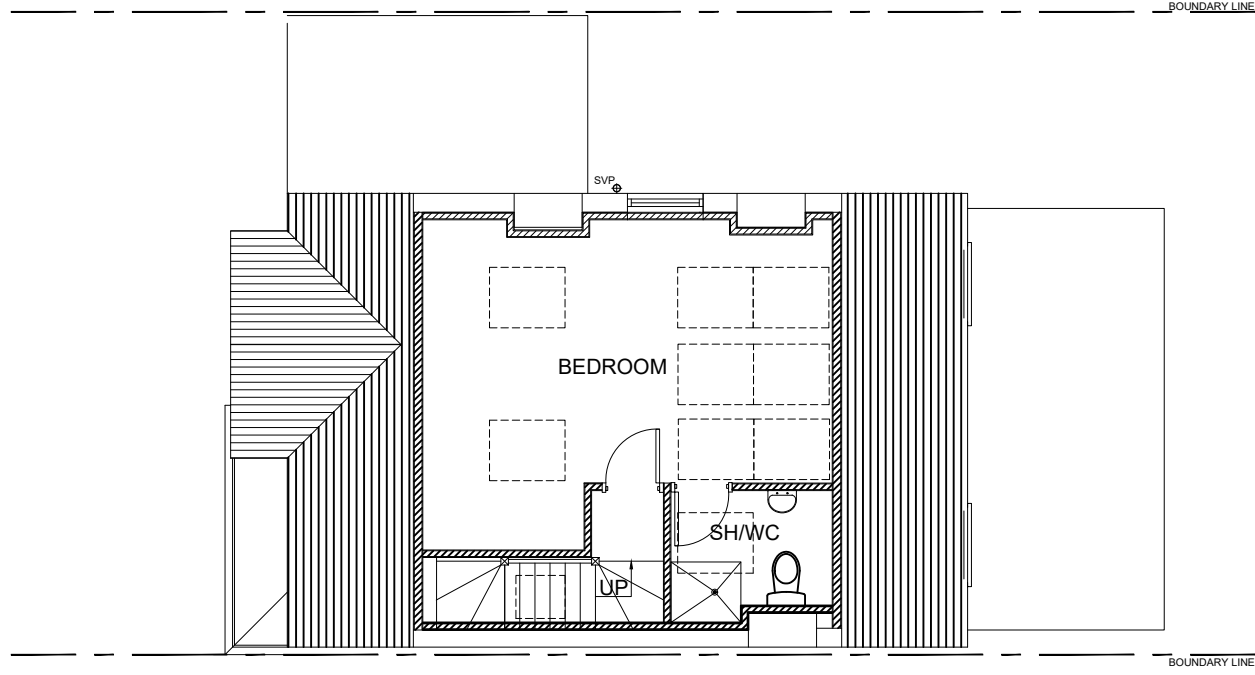

Existing Rear Elevation

Existing Side Elevation

Existing Side Elevation

Project	139 Pinner Road Northwood HA6 1DB	
Drawing Title	Existing Elevations	
Drawing Title	139 /P/C	Rev.
Rev.	Scale: 1: 100 @ A3	Date: March 2026

Proposed Ground Floor

Proposed Loft Plan

SCALE 1: 100

NEW TIMBER STAIRCASE
Proposed First Floor

Proposed Roof Plan

Project	139 Pinner Road Northwood HA6 1DB	
Drawing Title	Proposed Floor Plans	
Drawing Title	139 /P/D	Rev.
Rev.	Scale: 1: 100 @ A3	Date: March 2026

Proposed Front Elevation

Proposed Rear Elevation

V - VELUX WINDOW
 SLOPE WILL NOT PROTRUDE MORE THAN 150mm BEYOND
 THE PLANE OF THE SLOPE OF THE ORIGINAL ROOF

Proposed Side Elevation

SCALE 1: 100

Proposed Side Elevation

NEW OG WINDOW WITH TOP OPENING
 AT 1.7m ABOVE FINISHED FLOOR LEVEL

Project	139 Pinner Road Northwood HA6 1DB	
Drawing Title	Proposed Elevations	
Drawing Title	139 /P/E	Rev.
Rev.	Scale: 1: 100 @A3	Date: March 2026