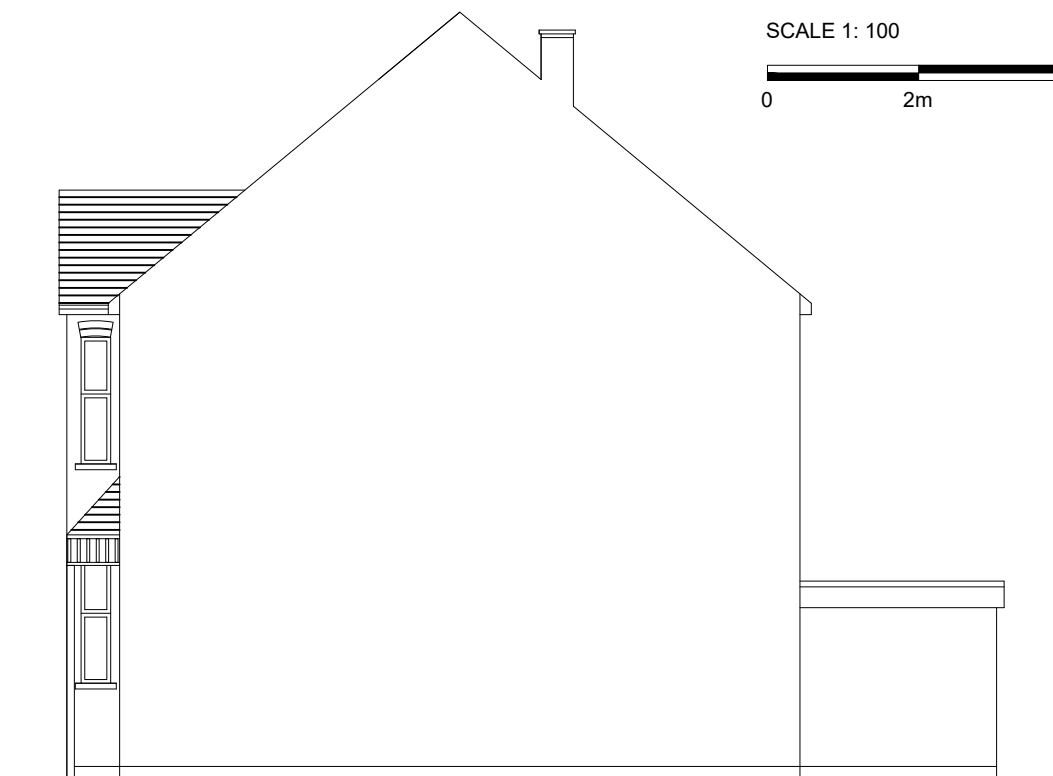

Proposed Ground Floor

Proposed Loft Plan

SCALE 1: 100

NEW TIMBER STAIRCASE
Proposed First Floor

Proposed Roof Plan

Project	139 Pinner Road Northwood HA6 1DB	
Drawing Title	Proposed Floor Plans	
Drawing Title	139 /P/D	Rev.
Rev.	Scale: 1: 100 @ A3	Date: March 2026

Proposed Front Elevation

Proposed Rear Elevation

V - VELUX WINDOW
 SLOPE WILL NOT PROTRUDE MORE THAN 150mm BEYOND
 THE PLANE OF THE SLOPE OF THE ORIGINAL ROOF

Proposed Side Elevation

SCALE 1: 100

Proposed Side Elevation

NEW OG WINDOW WITH TOP OPENING
 AT 1.7m ABOVE FINISHED FLOOR LEVEL

Project	139 Pinner Road Northwood HA6 1DB	
Drawing Title	Proposed Elevations	
Drawing Title	139 /P/E	Rev.
Rev.	Scale: 1: 100 @A3	Date: March 2026