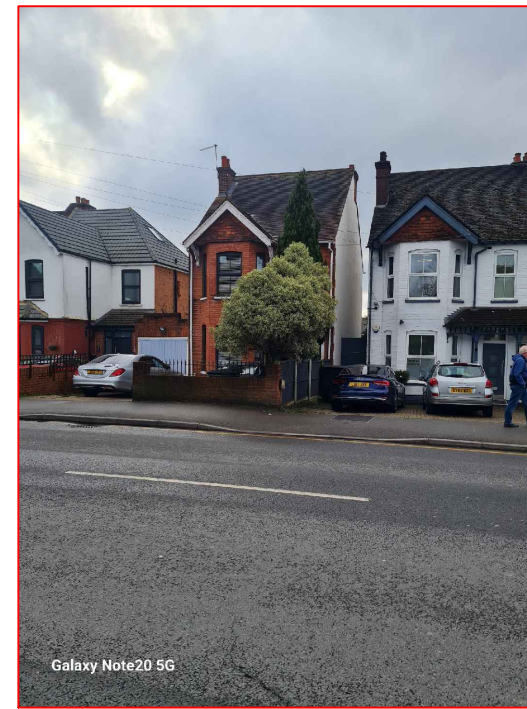

Project	139 Pinner Road Northwood HA6 1DB	
Drawing Title	Photographs	
Drawing Title	139 /P/F	Rev.
Rev.	Scale: none @ A3	Date: March 2026