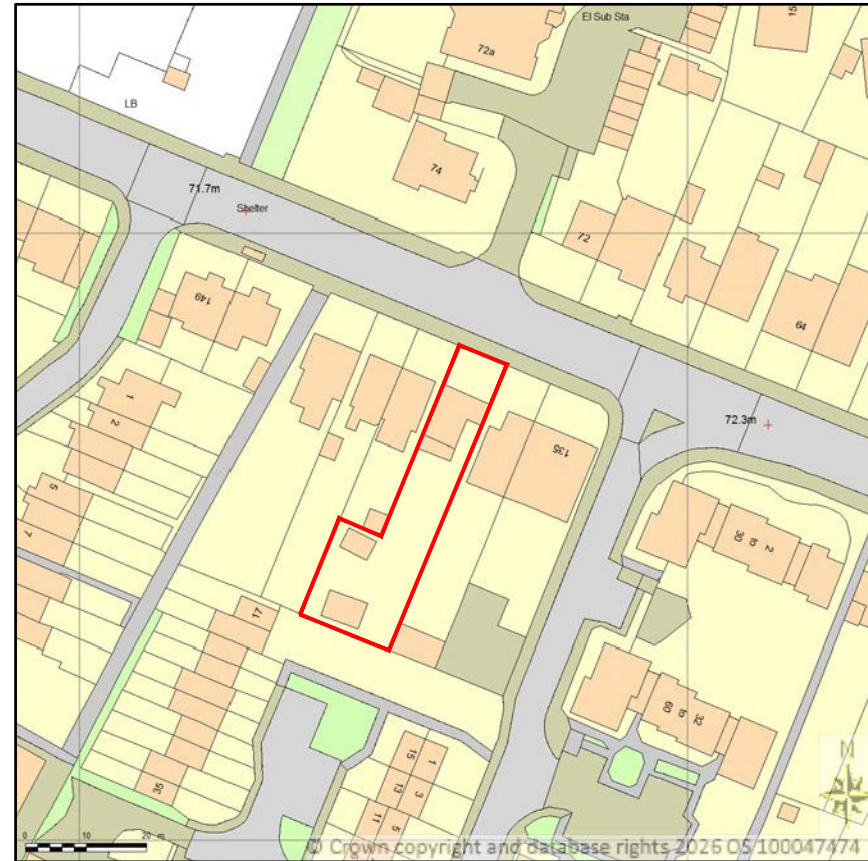

SITE LOCATION PLAN
 AREA 2 HA
 SCALE 1:1250 on A4
 CENTRE COORDINATES: 510060, 190567

Supplied by Streetwise Maps Ltd
 www.streetwise.net
 Licence No: 100047474
 19/03/2026 15:51

LOCATION PLAN
1:1250 SCALE

SITE PLAN
1:500 SCALE

Project	139 Pinner Road Northwood HA6 1DB	
Drawing Title	Location Plan & Site Plan	
Drawing Title	139 /P/A	Rev.
Rev.	Scale: 1/1250 1: 500 @A3	Date: March 2026

Existing Ground Floor