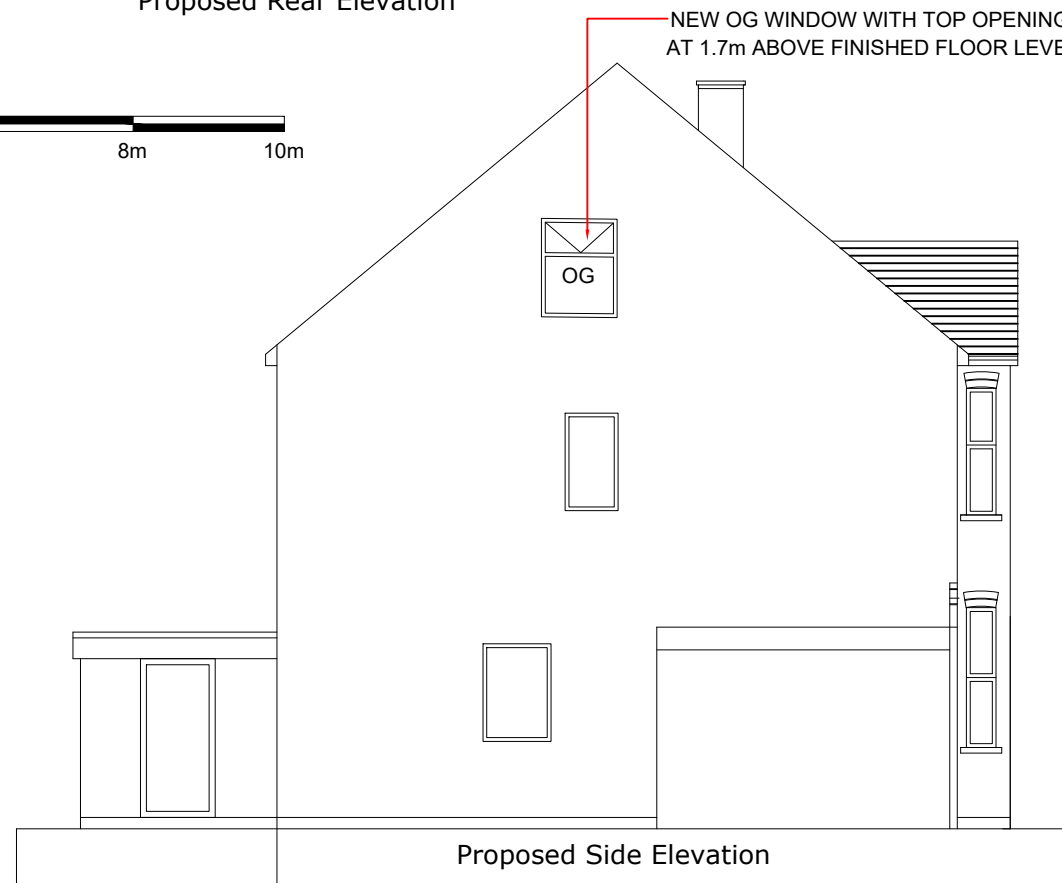

Proposed Front Elevation

Proposed Rear Elevation

V - VELUX WINDOW
 SLOPE WILL NOT PROTRUDE MORE THAN 150mm BEYOND
 THE PLANE OF THE SLOPE OF THE ORIGINAL ROOF

Proposed Side Elevation

SCALE 1: 100

Proposed Side Elevation

NEW OG WINDOW WITH TOP OPENING
 AT 1.7m ABOVE FINISHED FLOOR LEVEL

Project	139 Pinner Road Northwood HA6 1DB	
Drawing Title	Proposed Elevations	
Drawing Title	139 /P/E	Rev.
Rev.	Scale: 1: 100 @A3	Date: March 2026