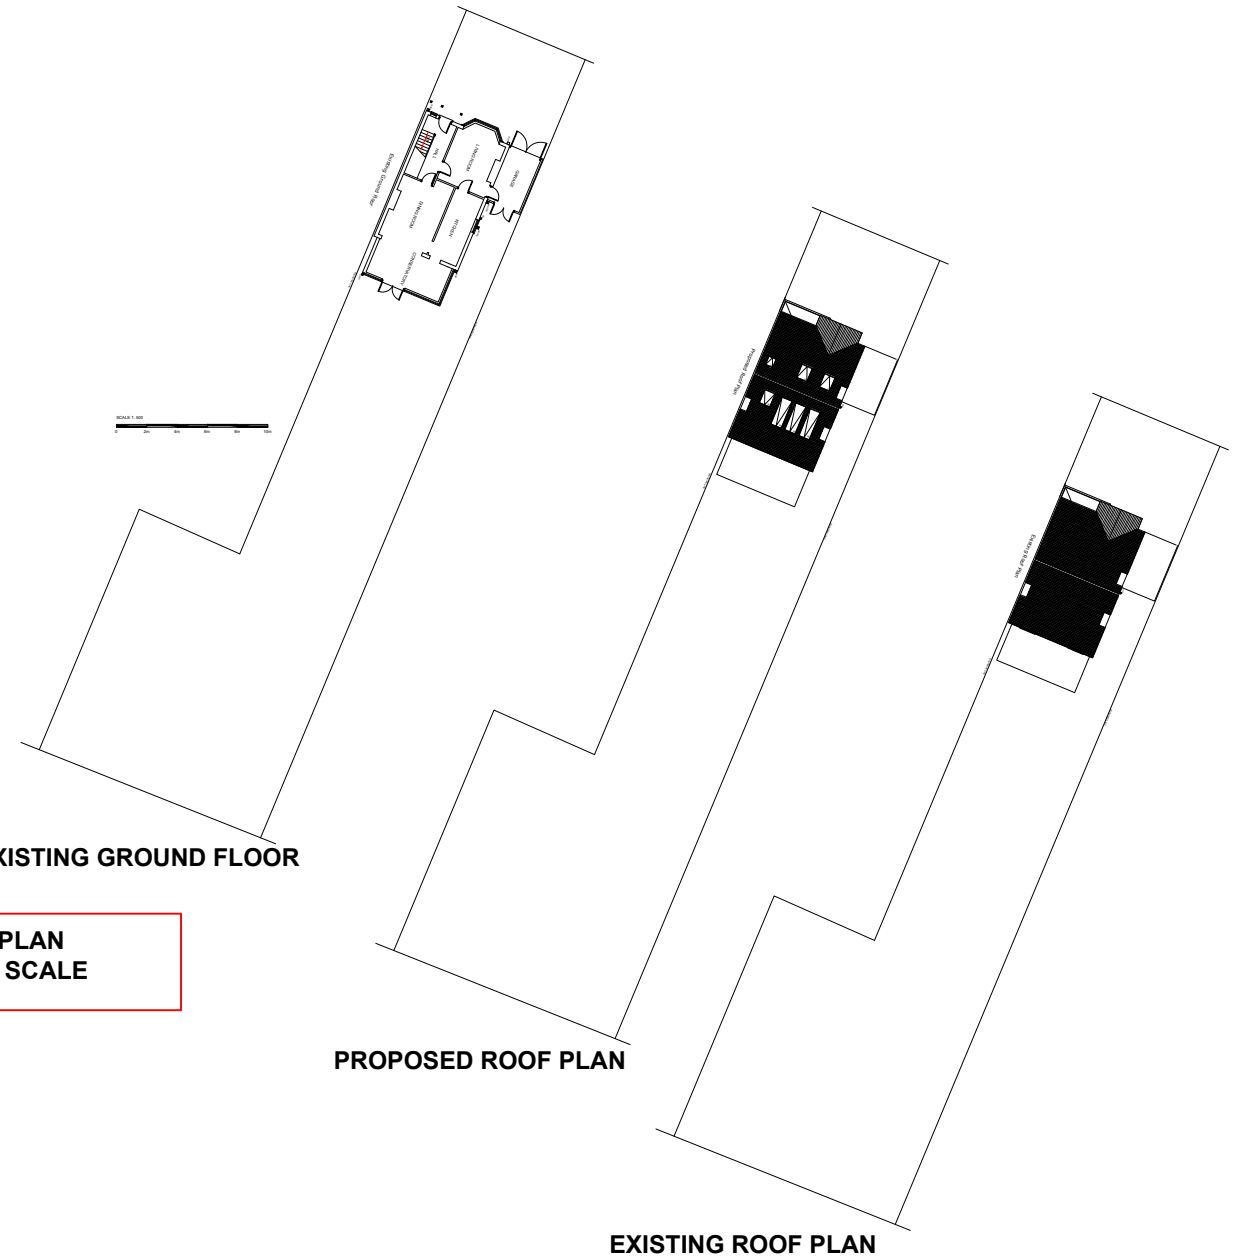

SITE LOCATION PLAN
 AREA 2 HA
 SCALE 1:1250 on A4
 CENTRE COORDINATES: 510060, 190567

Supplied by Streetwise Maps Ltd
 www.streetwise.net
 Licence No: 100047474
 19/03/2026 15:51

LOCATION PLAN
1:1250 SCALE

SITE PLAN
1:500 SCALE

Project	139 Pinner Road Northwood HA6 1DB	
Drawing Title	Location Plan & Site Plan	
Drawing Title	139 /P/A	Rev.
Rev.	Scale: 1/1250 1: 500 @A3	Date: March 2026

Existing Ground Floor

SCALE 1: 100

Existing First Floor

Existing Roof Plan

Project	139 Pinner Road Northwood HA6 1DB	
Drawing Title	Existing Floor Plans	
Drawing Title	139 /P/B	Rev.
Rev.	Scale: 1: 100 @ A3	Date: March 2026

Existing Front Elevation

NEW OG WINDOW WITH TOP OPENING
 AT 1.7m ABOVE FINISHED FLOOR LEVEL

Project	139 Pinner Road Northwood HA6 1DB	
Drawing Title	Proposed Elevations	
Drawing Title	139 /P/E	Rev.
Rev.	Scale: 1: 100 @A3	Date: March 2026