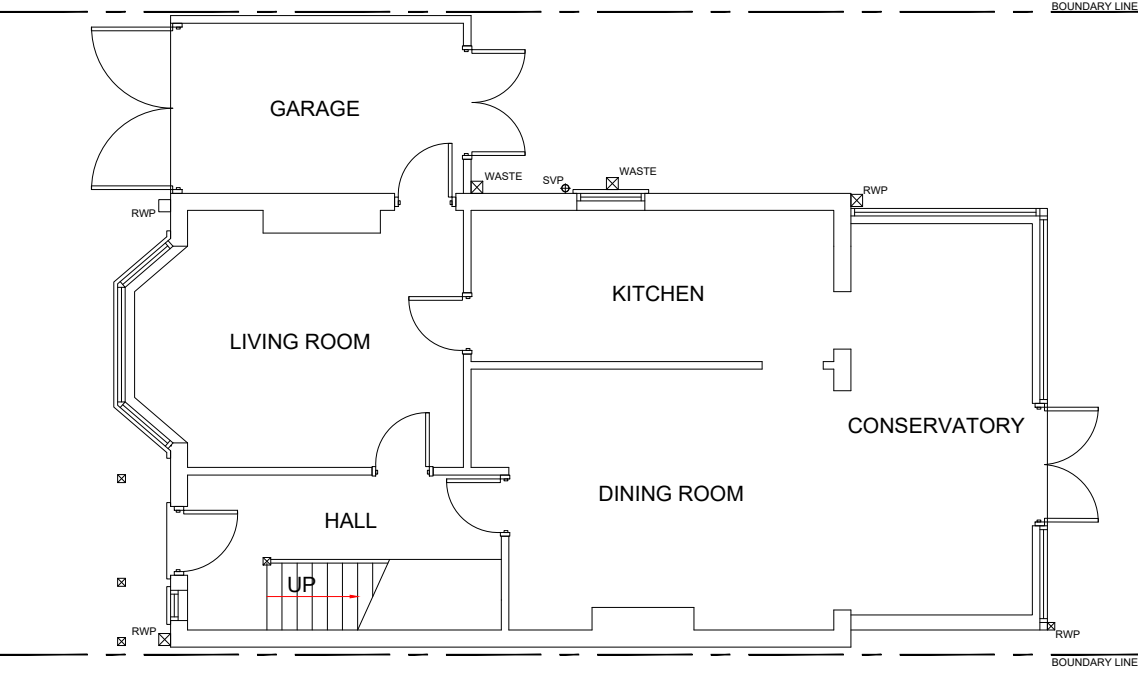

Existing Rear Elevation

Existing Side Elevation

Existing Side Elevation

Project	139 Pinner Road Northwood HA6 1DB	
Drawing Title	Existing Elevations	
Drawing Title	139 /P/C	Rev.
Rev.	Scale: 1: 100 @ A3	Date: March 2026

Proposed Ground Floor

Proposed Loft Plan

SCALE 1: 100

NEW TIMBER STAIRCASE
Proposed First Floor

Proposed Roof Plan

Project	139 Pinner Road Northwood HA6 1DB	
Drawing Title	Proposed Floor Plans	
Drawing Title	139 /P/D	Rev.
Rev.	Scale: 1: 100 @ A3	Date: March 2026

Proposed Front Elevation

Proposed Rear Elevation

V - VELUX WINDOW
 SLOPE WILL NOT PROTRUDE MORE THAN 150mm BEYOND
 THE PLANE OF THE SLOPE OF THE ORIGINAL ROOF

Proposed Side Elevation

SCALE 1: 100

Proposed Side Elevation

NEW OG WINDOW WITH TOP OPENING
 AT 1.7m ABOVE FINISHED FLOOR LEVEL

Project	139 Pinner Road Northwood HA6 1DB	
Drawing Title	Proposed Elevations	
Drawing Title	139 /P/E	Rev.
Rev.	Scale: 1: 100 @A3	Date: March 2026