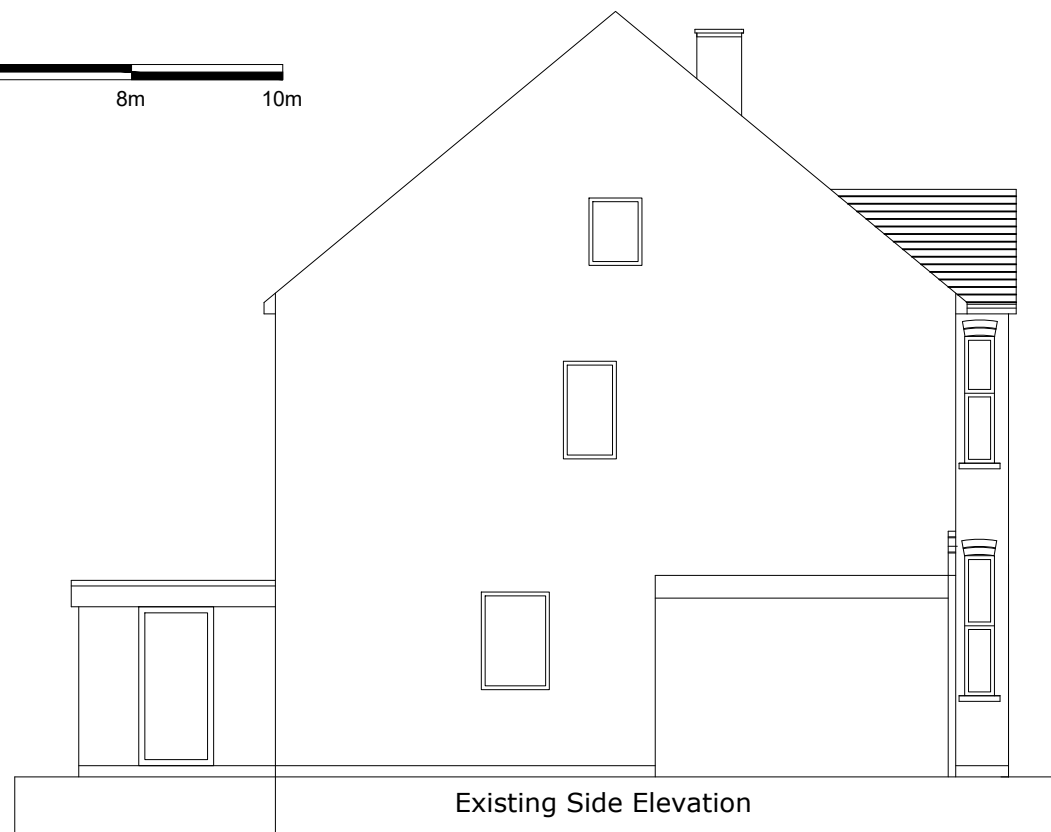

SCALE 1: 100

Existing First Floor

Existing Roof Plan

Project	139 Pinner Road Northwood HA6 1DB	
Drawing Title	Existing Floor Plans	
Drawing Title	139 /P/B	Rev.
Rev.	Scale: 1: 100 @ A3	Date: March 2026

Existing Front Elevation

Existing Rear Elevation

Existing Side Elevation

Existing Side Elevation

Project	139 Pinner Road Northwood HA6 1DB	
Drawing Title	Existing Elevations	
Drawing Title	139 /P/C	Rev.
Rev.	Scale: 1: 100 @ A3	Date: March 2026

Proposed Front Elevation

Proposed Rear Elevation

V - VELUX WINDOW
 SLOPE WILL NOT PROTRUDE MORE THAN 150mm BEYOND
 THE PLANE OF THE SLOPE OF THE ORIGINAL ROOF

Proposed Side Elevation

SCALE 1: 100

Proposed Side Elevation

NEW OG WINDOW WITH TOP OPENING
 AT 1.7m ABOVE FINISHED FLOOR LEVEL

Project	139 Pinner Road Northwood HA6 1DB	
Drawing Title	Proposed Elevations	
Drawing Title	139 /P/E	Rev.
Rev.	Scale: 1: 100 @A3	Date: March 2026