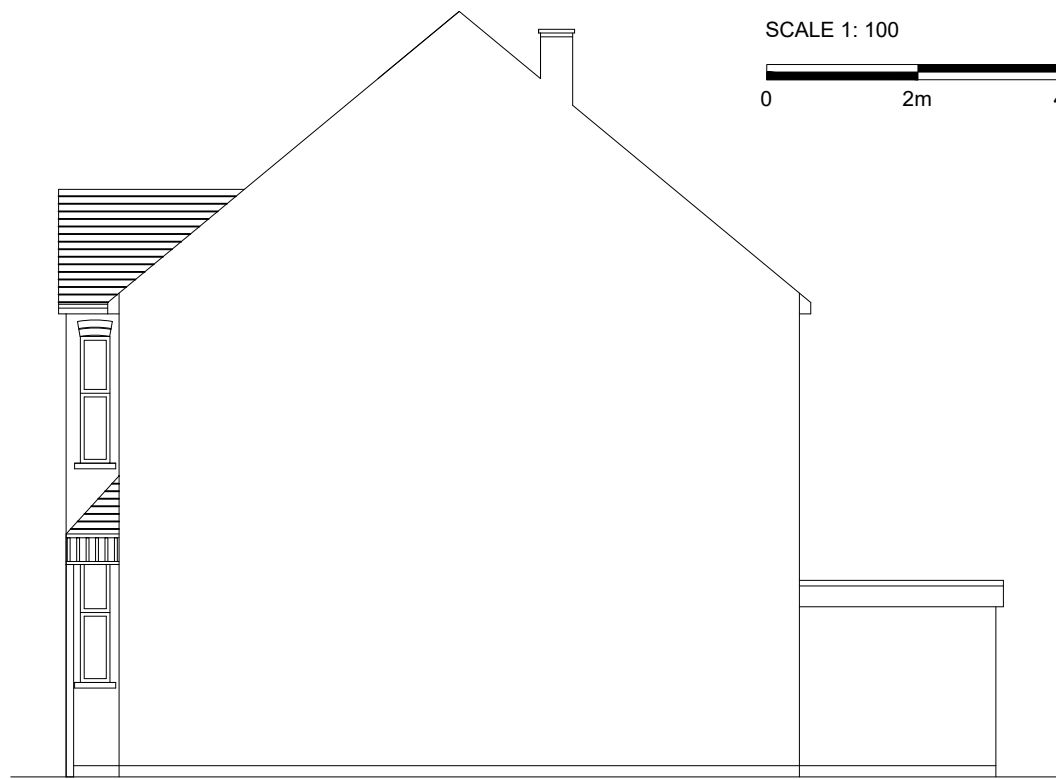

SCALE 1: 100

Existing First Floor

Existing Roof Plan

Project	139 Pinner Road Northwood HA6 1DB	
Drawing Title	Existing Floor Plans	
Drawing Title	139 /P/B	Rev.
Rev.	Scale: 1: 100 @ A3	Date: March 2026

Existing Front Elevation

Existing Rear Elevation

Existing Side Elevation

Existing Side Elevation

Project	139 Pinner Road Northwood HA6 1DB	
Drawing Title	Existing Elevations	
Drawing Title	139 /P/C	Rev.
Rev.	Scale: 1: 100 @ A3	Date: March 2026

Proposed Front Elevation

Proposed Rear Elevation

V - VELUX WINDOW
 SLOPE WILL NOT PROTRUDE MORE THAN 150mm BEYOND
 THE PLANE OF THE SLOPE OF THE ORIGINAL ROOF

Proposed Side Elevation

SCALE 1: 100

Proposed Side Elevation

NEW OG WINDOW WITH TOP OPENING
 AT 1.7m ABOVE FINISHED FLOOR LEVEL

Project	139 Pinner Road Northwood HA6 1DB	
Drawing Title	Proposed Elevations	
Drawing Title	139 /P/E	Rev.
Rev.	Scale: 1: 100 @A3	Date: March 2026