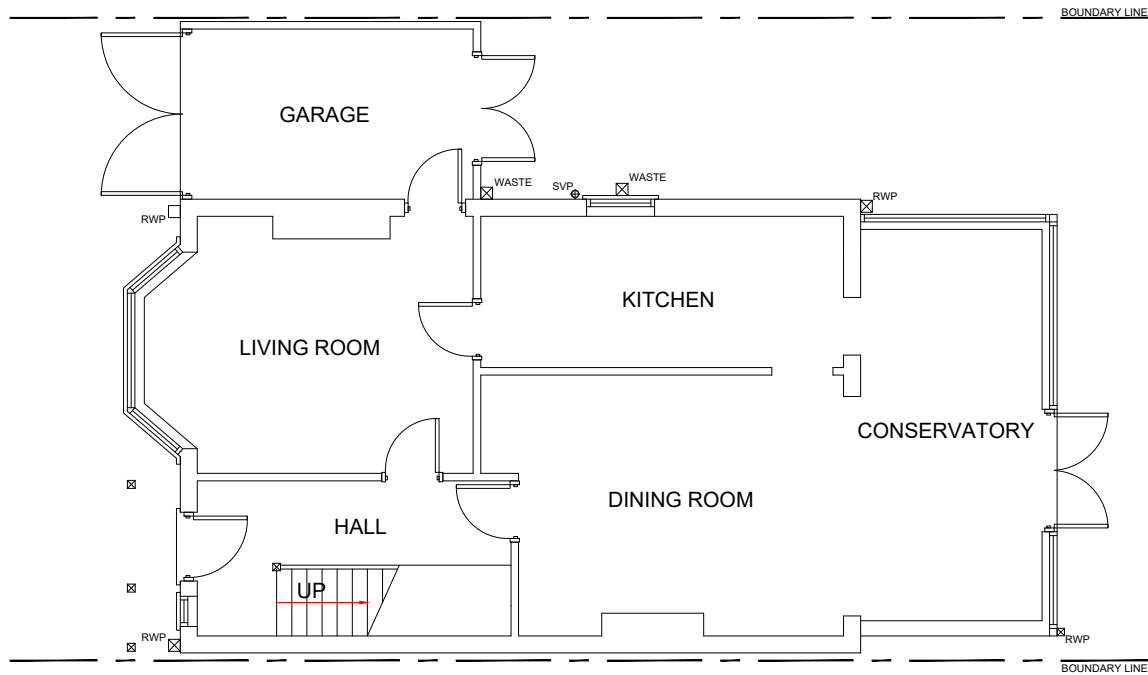

SITE PLAN
1:500 SCALE

Project	139 Pinner Road Northwood HA6 1DB	
Drawing Title	Location Plan & Site Plan	
Drawing Title	139 /P/A	Rev.
Rev.	Scale: 1/1250 1: 500 @A3	Date: March 2026

Existing Ground Floor

SCALE 1: 100

Existing First Floor

Existing Roof Plan

Project	139 Pinner Road Northwood HA6 1DB	
Drawing Title	Existing Floor Plans	
Drawing Title	139 /P/B	Rev.
Rev.	Scale: 1: 100 @ A3	Date: March 2026

Existing Front Elevation

Proposed Ground Floor

Proposed Loft Plan

SCALE 1: 100

NEW TIMBER STAIRCASE
Proposed First Floor

Proposed Roof Plan

Project	139 Pinner Road Northwood HA6 1DB	
Drawing Title	Proposed Floor Plans	
Drawing Title	139 /P/D	Rev.
Rev.	Scale: 1: 100 @ A3	Date: March 2026

NEW OG WINDOW WITH TOP OPENING
 AT 1.7m ABOVE FINISHED FLOOR LEVEL

Project	139 Pinner Road Northwood HA6 1DB	
Drawing Title	Proposed Elevations	
Drawing Title	139 /P/E	Rev.
Rev.	Scale: 1: 100 @A3	Date: March 2026