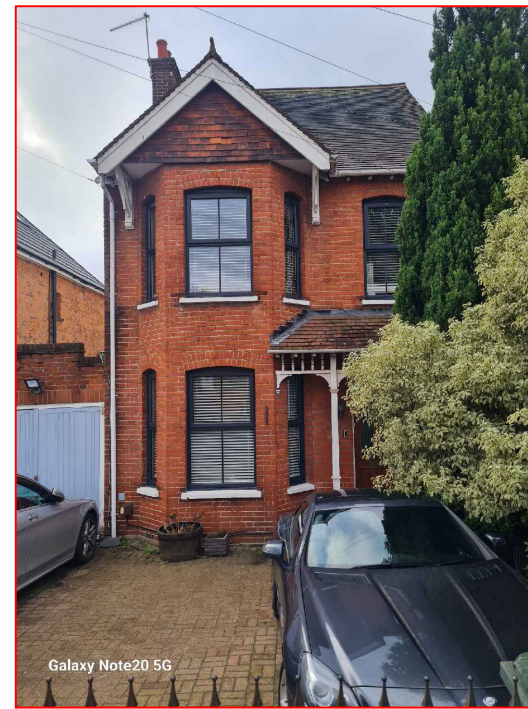

Project	139 Pinner Road Northwood HA6 1DB	
Drawing Title	Photographs	
Drawing Title	139 /P/F	Rev.
Rev.	Scale: none @ A3	Date: March 2026