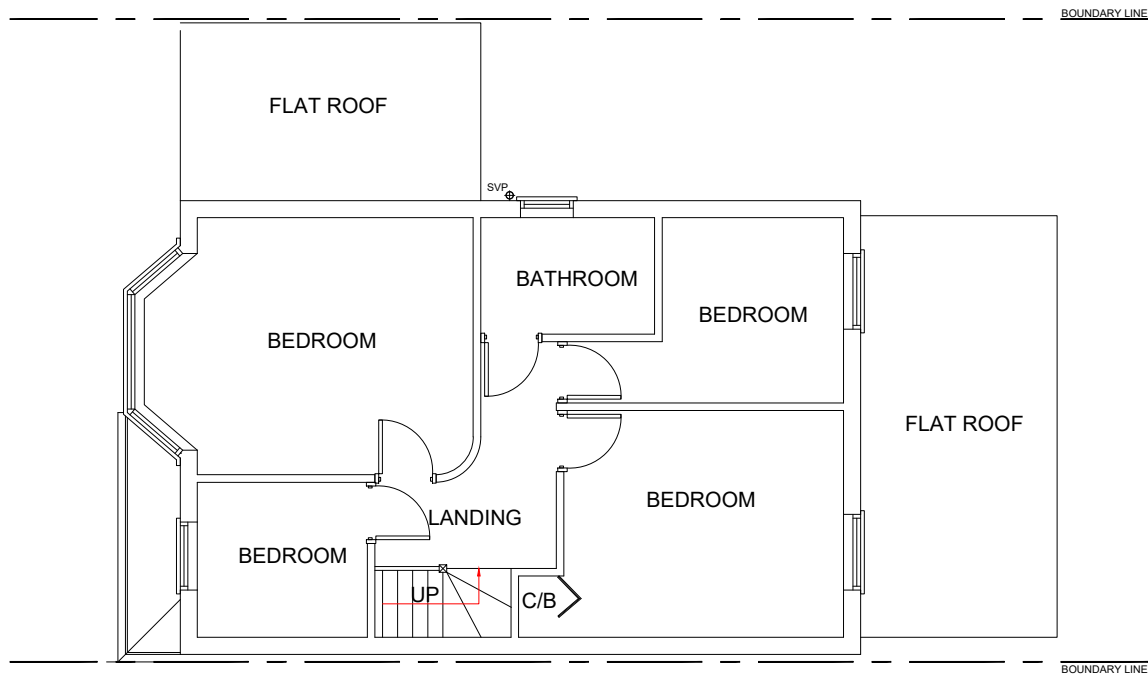

SITE PLAN
1:500 SCALE

Project	139 Pinner Road Northwood HA6 1DB	
Drawing Title	Location Plan & Site Plan	
Drawing Title	139 /P/A	Rev.
Rev.	Scale: 1/1250 1: 500 @A3	Date: March 2026

Existing Ground Floor

SCALE 1: 100

Existing First Floor

Existing Roof Plan

Project	139 Pinner Road Northwood HA6 1DB	
Drawing Title	Existing Floor Plans	
Drawing Title	139 /P/B	Rev.
Rev.	Scale: 1: 100 @ A3	Date: March 2026

Existing Front Elevation

Proposed Ground Floor

Proposed Loft Plan

SCALE 1: 100

NEW TIMBER STAIRCASE
Proposed First Floor

Proposed Roof Plan

Project	139 Pinner Road Northwood HA6 1DB	
Drawing Title	Proposed Floor Plans	
Drawing Title	139 /P/D	Rev.
Rev.	Scale: 1: 100 @ A3	Date: March 2026

NEW OG WINDOW WITH TOP OPENING
 AT 1.7m ABOVE FINISHED FLOOR LEVEL

Project	139 Pinner Road Northwood HA6 1DB	
Drawing Title	Proposed Elevations	
Drawing Title	139 /P/E	Rev.
Rev.	Scale: 1: 100 @A3	Date: March 2026