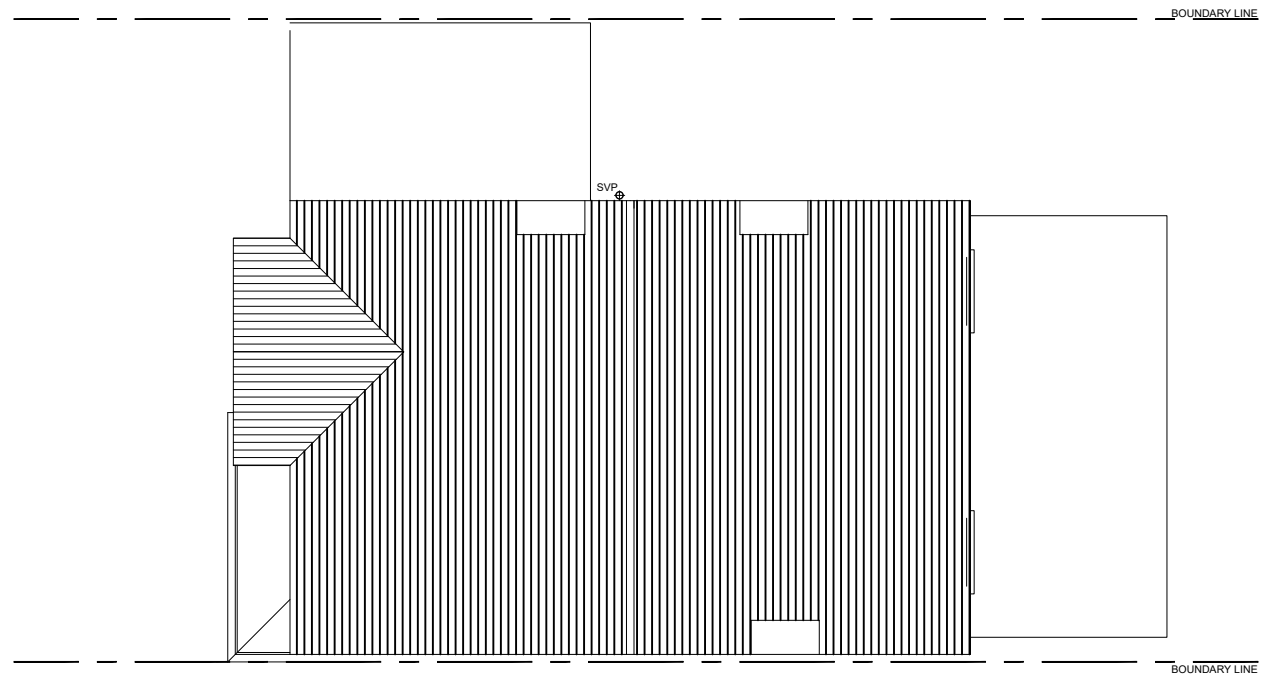

SITE LOCATION PLAN
 AREA 2 HA
 SCALE 1:1250 on A4
 CENTRE COORDINATES: 510060, 190567

Supplied by Streetwise Maps Ltd
 www.streetwise.net
 Licence No: 100047474
 19/03/2026 15:51

LOCATION PLAN
1:1250 SCALE

SITE PLAN
1:500 SCALE

Project	139 Pinner Road Northwood HA6 1DB	
Drawing Title	Location Plan & Site Plan	
Drawing Title	139 /P/A	Rev.
Rev.	Scale: 1/1250 1: 500 @A3	Date: March 2026

Existing Ground Floor

SCALE 1: 100

Existing First Floor

Existing Roof Plan

Project	139 Pinner Road Northwood HA6 1DB	
Drawing Title	Existing Floor Plans	
Drawing Title	139 /P/B	Rev.
Rev.	Scale: 1: 100 @ A3	Date: March 2026

Existing Front Elevation

NEW OG WINDOW WITH TOP OPENING
 AT 1.7m ABOVE FINISHED FLOOR LEVEL

Project	139 Pinner Road Northwood HA6 1DB	
Drawing Title	Proposed Elevations	
Drawing Title	139 /P/E	Rev.
Rev.	Scale: 1: 100 @A3	Date: March 2026