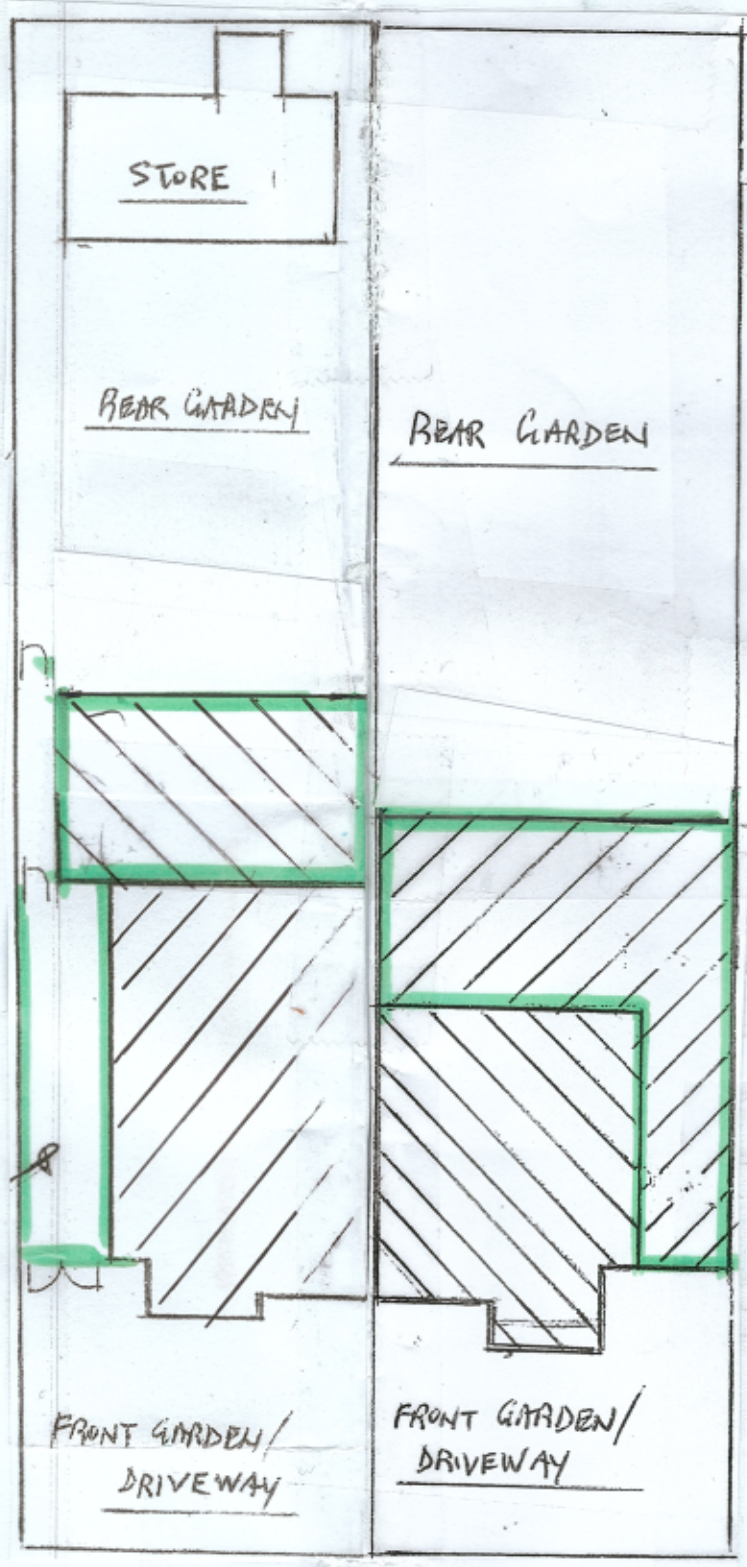

0 2m 4m 6m 8m 10m 12m 14m 16m 18m

SCALE BAR 1/200

# EXISTING BLOCK PLAN

# PROPOSED

Scale 1:200

**Proposed Alterations to  
No 162 Joel Street  
Northwood Hills  
London HA5 2 PE**

**Drawing No HJ/FL 1**

**for Mr and Mrs Lucaciu**

**Mr and Mrs Joshi No 160**

Block plan scale 1/500