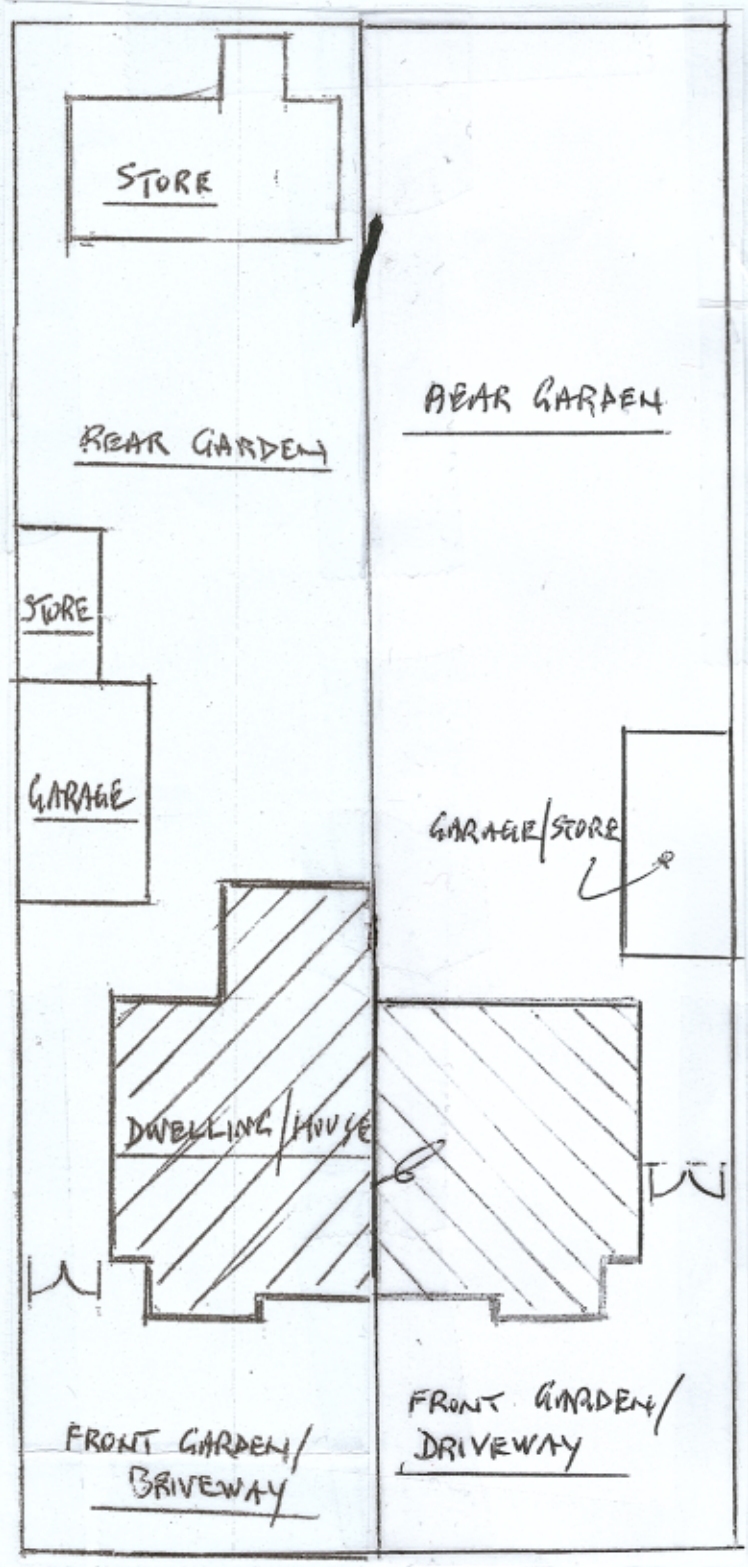

0 2m 4m 6m 8m 10m 12m 14m 16m 18m

SCALE BAR 1/200

# EXISTING BLOCK PLAN

# PROPOSED

Scale 1:200

**Proposed Alterations to  
No 162 Joel Street  
Northwood Hills  
London HA5 2 PE**

**Drawing No HJ/FL 1**

**for Mr and Mrs Lucaciu**

**Mr and Mrs Joshi No 160**

Block plan scale 1/500