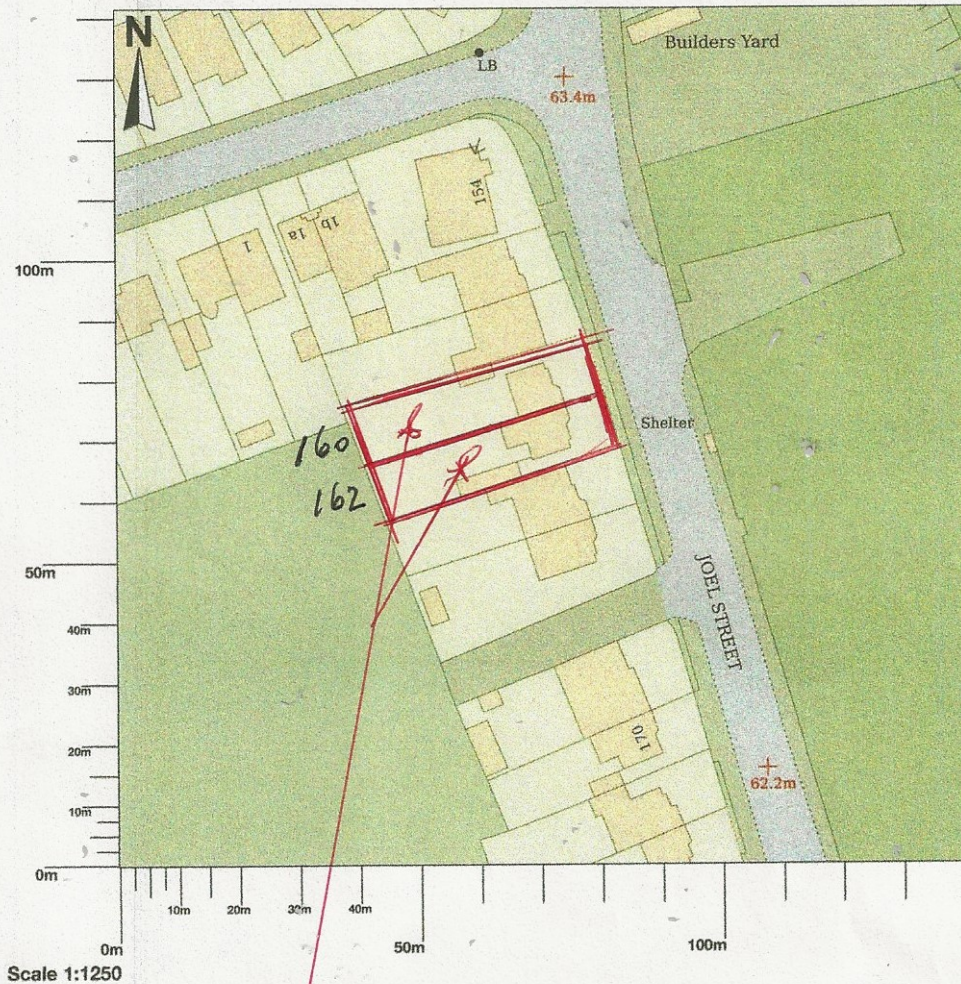

160 + 162 Joel Street, Pinner, HA5 2PE

SITES

© Crown copyright and database rights 2025 OS 100054135. Map area bounded by: 510129,189704
510271,189846. Produced on 11 September 2025 from the OS National Geographic Database. Supplied by
UKPlanningMaps.com. Unique plan reference: p2f//1303863/1748244