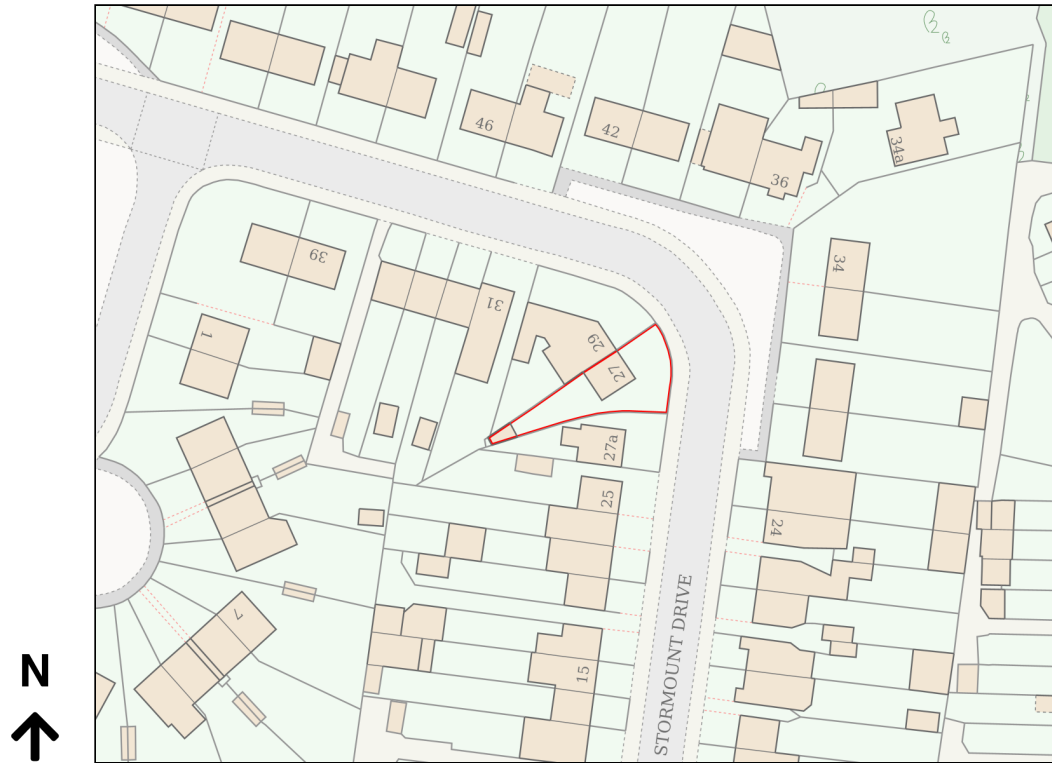

Location Plan

Site Address: 27, Stormount Drive, Hayes, UB3 1RQ

Date Produced: 30-Mar-2026

Scale: 1:1250 @A4

Planning Portal Reference: PP-14823749v1