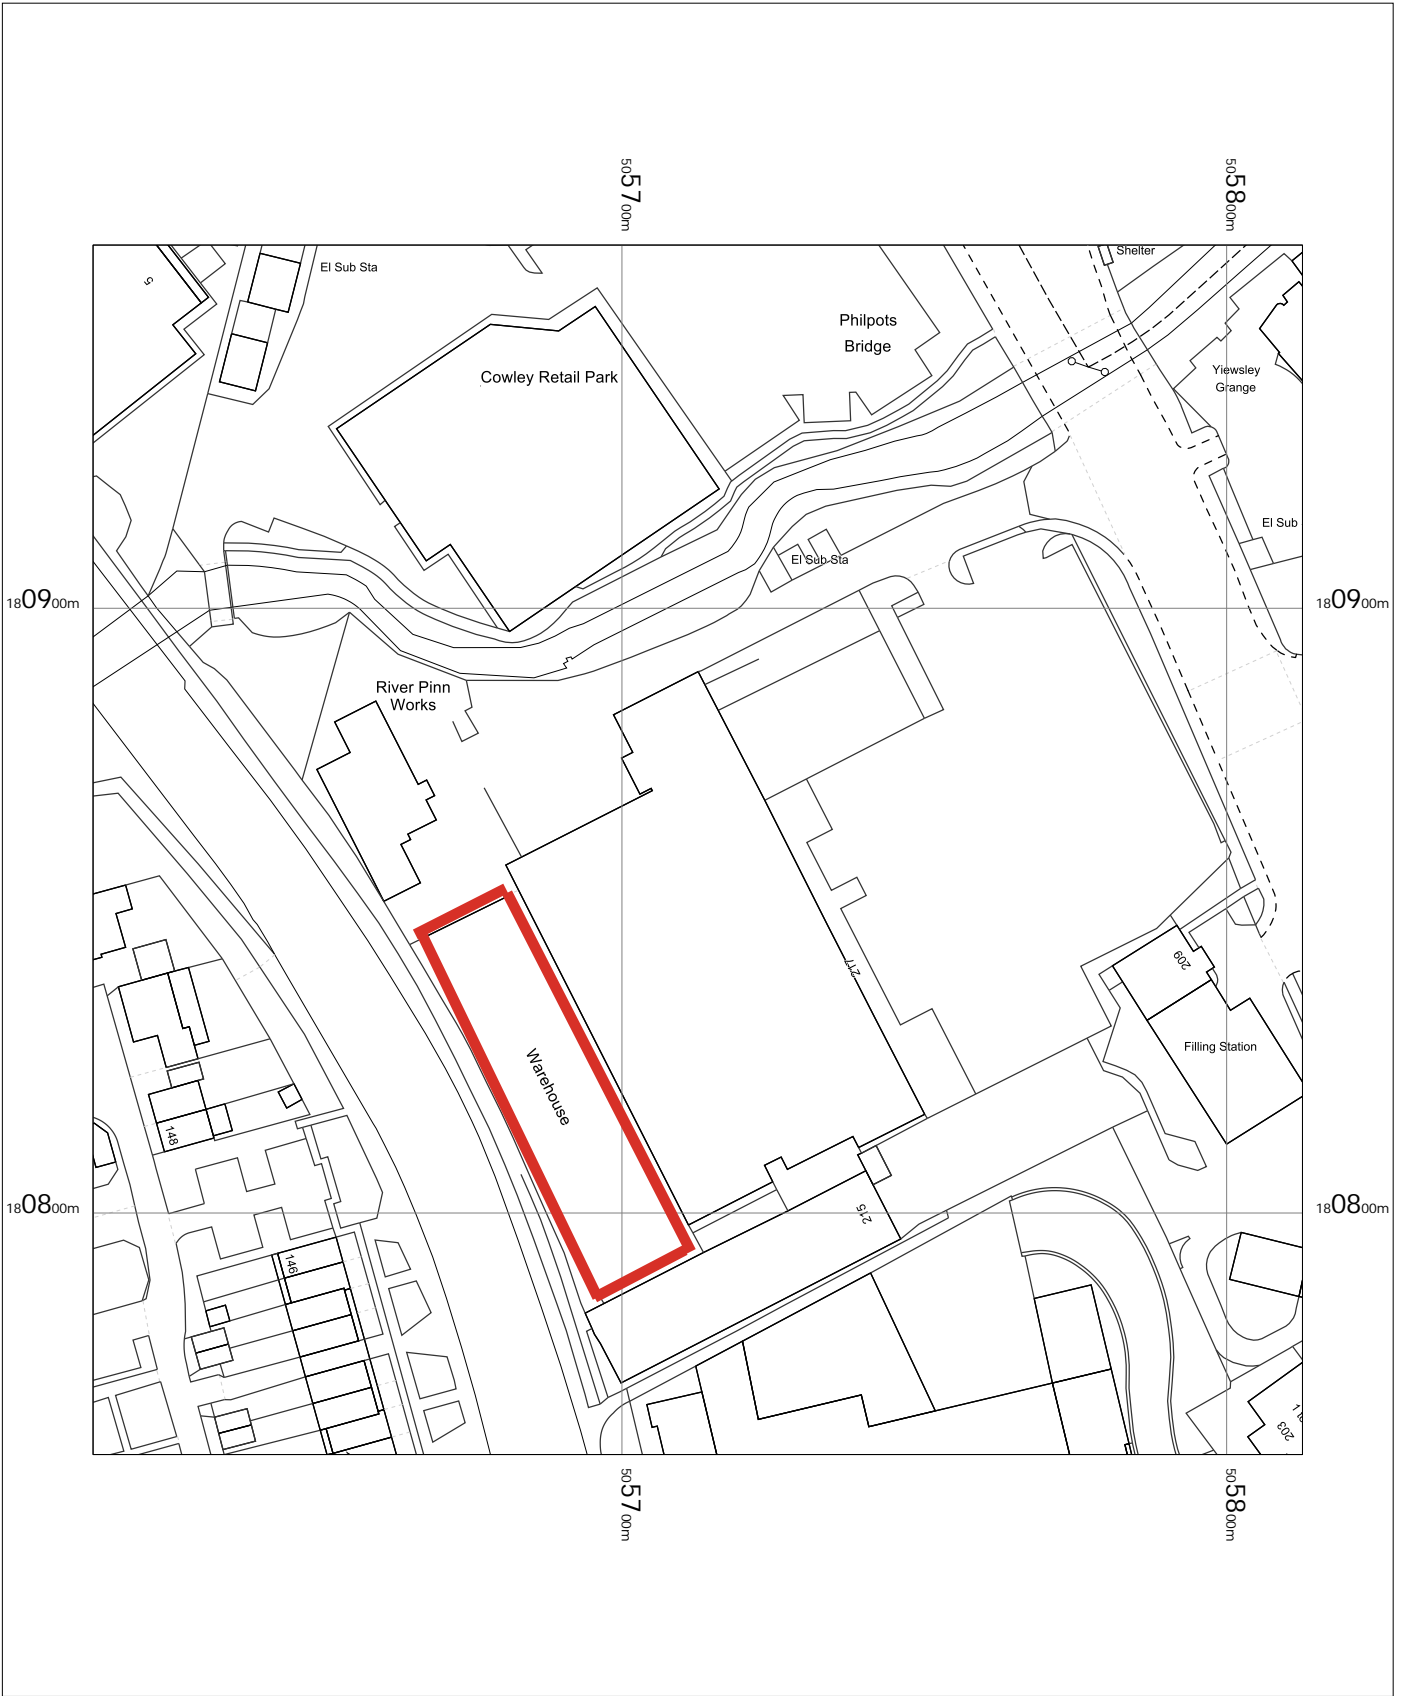

217b High Street, UB7 7GN

217b High Street,
Yiewsley,
West Drayton,
UB7 7GN

OS MasterMap 1250/2500/10000 scale
Monday, March 23, 2026, ID: NMC-01269524
www.nationalmapcentre.co.uk

1:1250 scale print at A4, Centre: 505713 E, 180860 N

©Crown Copyright Ordnance Survey. Licence no.
AC0000814278