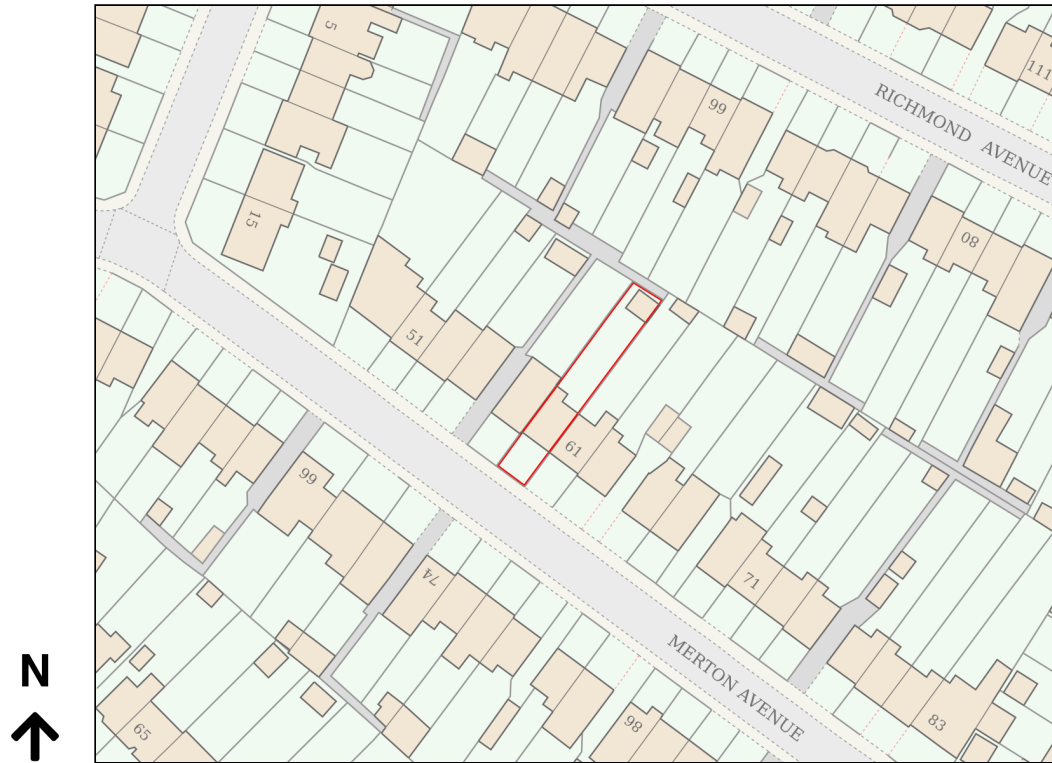

Location Plan

Site Address: 59, Merton Avenue, Uxbridge, UB10 9BL

Date Produced: 22-Mar-2026

Scale: 1:1250 @A4

Planning Portal Reference: PP-14729886v1