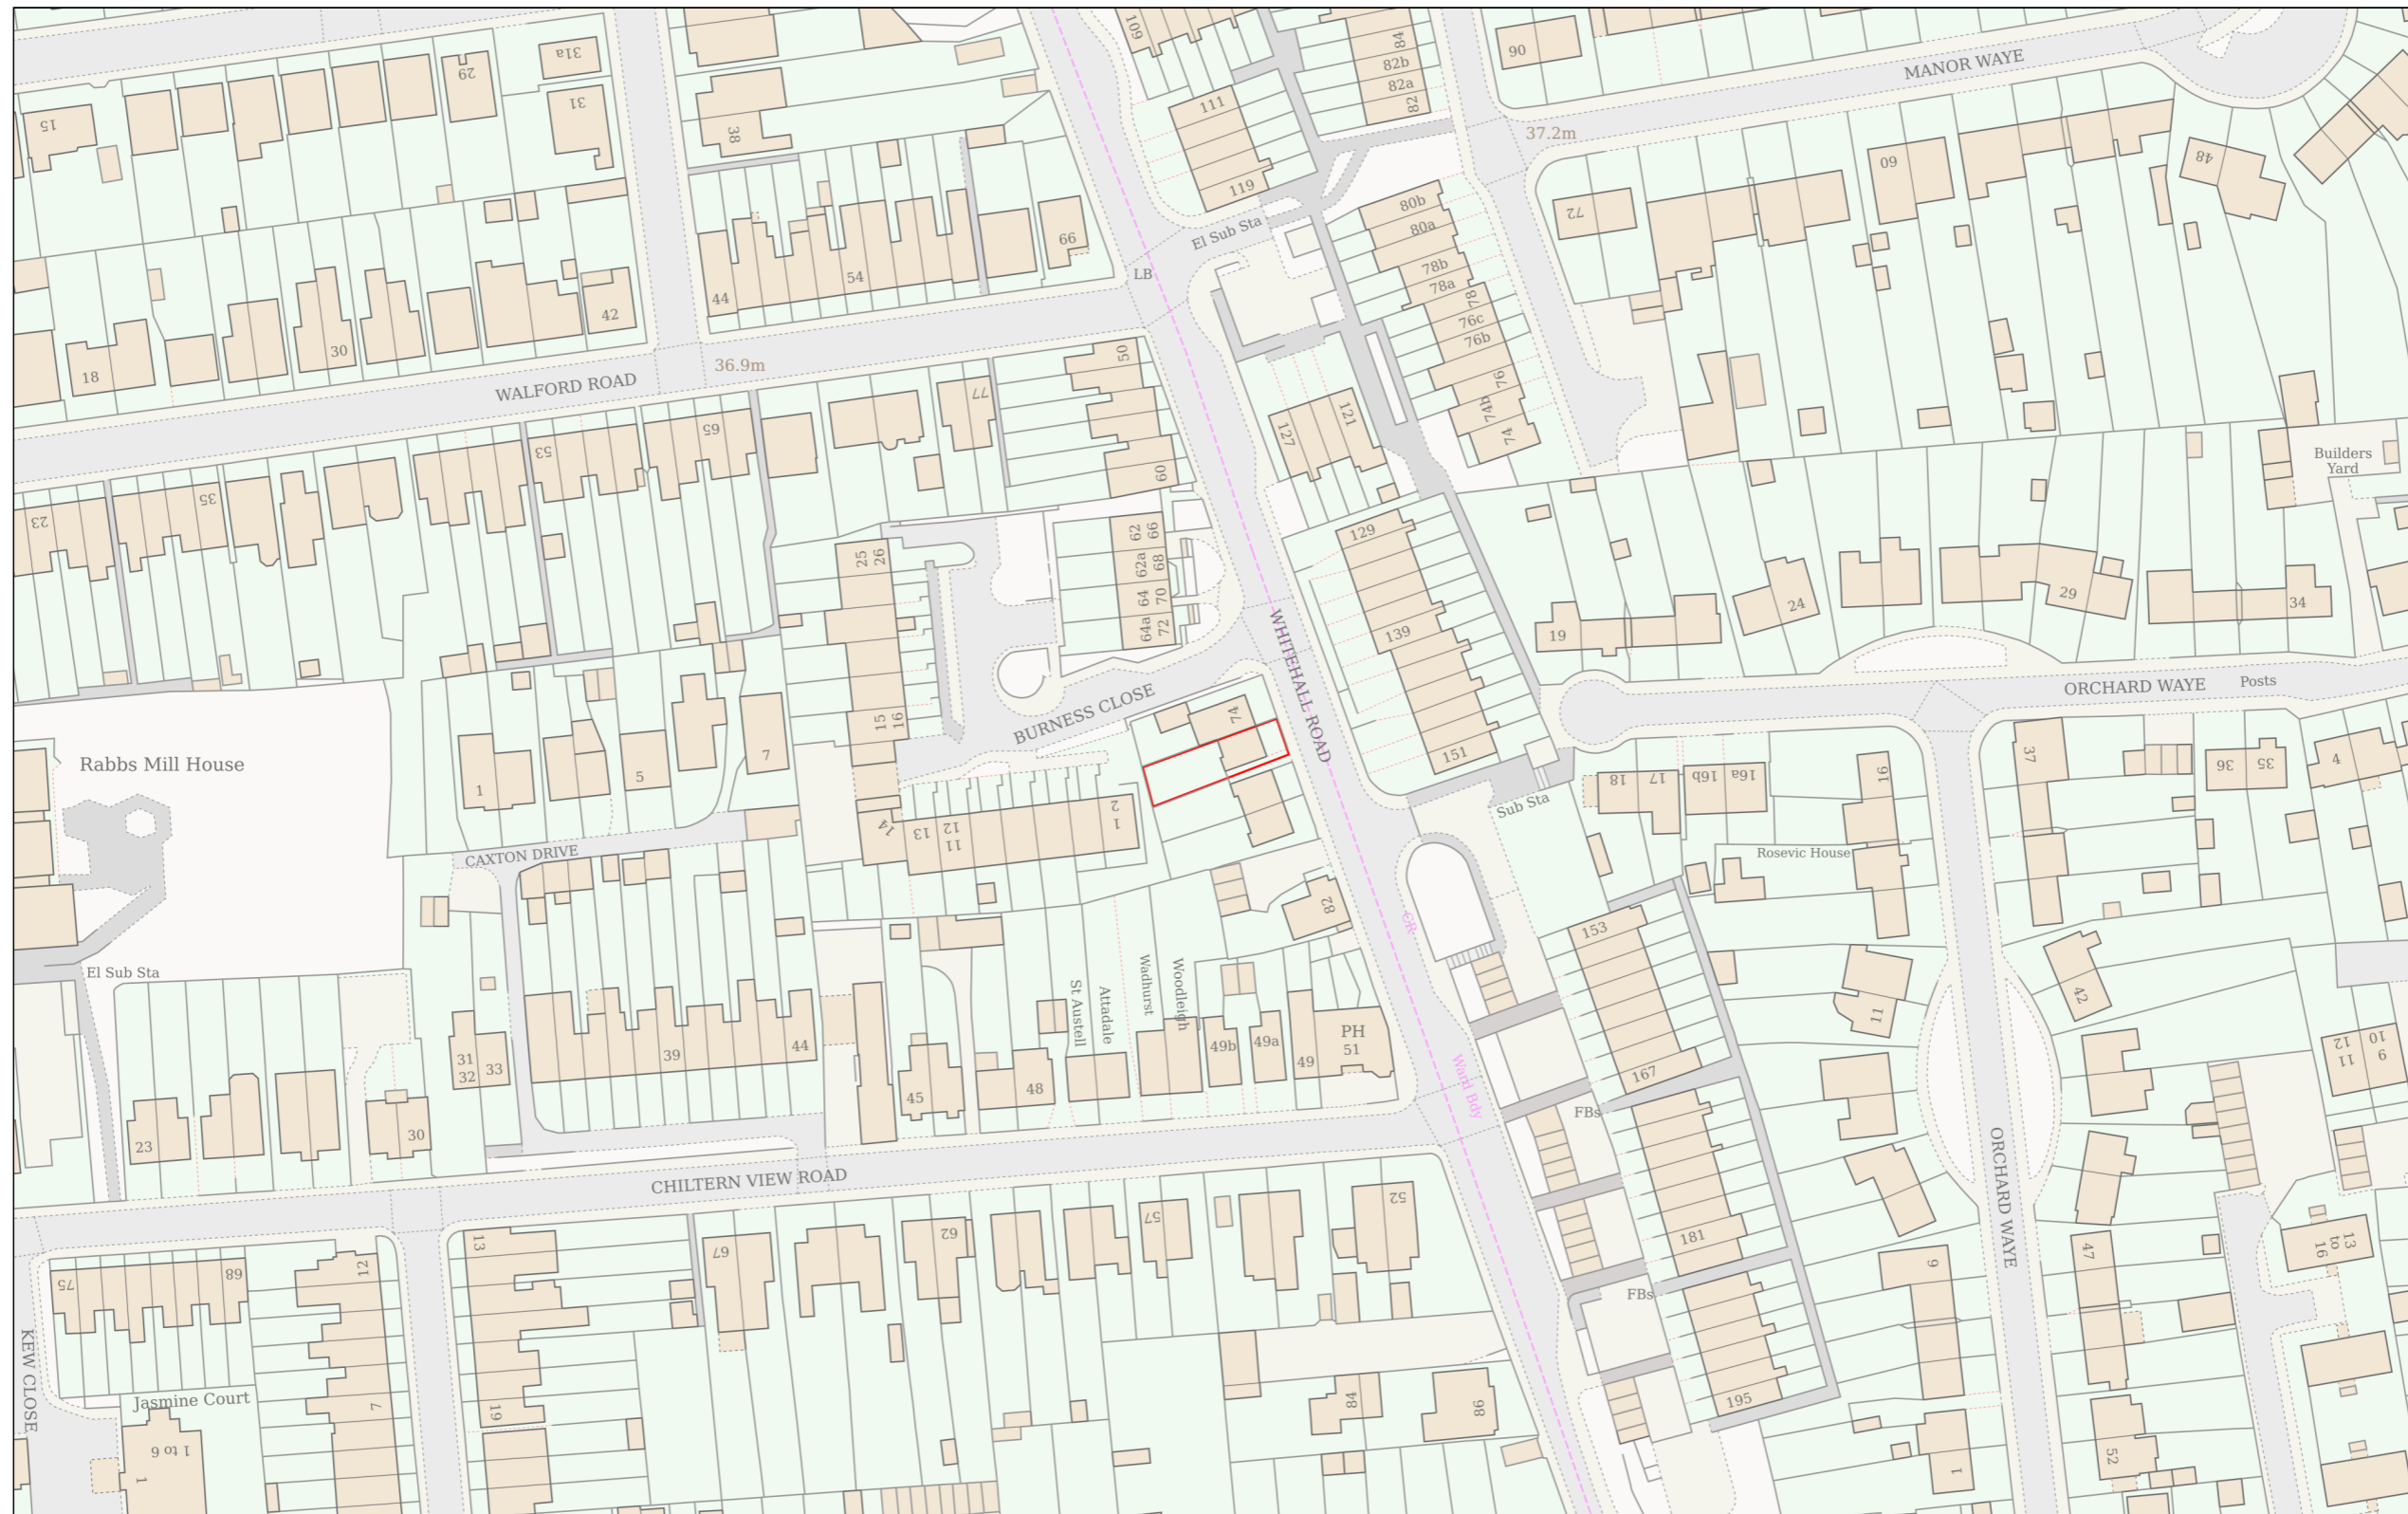

# Location Plan

Site Address: 76, Whitehall Road, Uxbridge, UB8 2DQ

Date Produced: 20-Mar-2026

Scale: 1:1250 @A3

Planning Portal Reference: PP-14797226v1