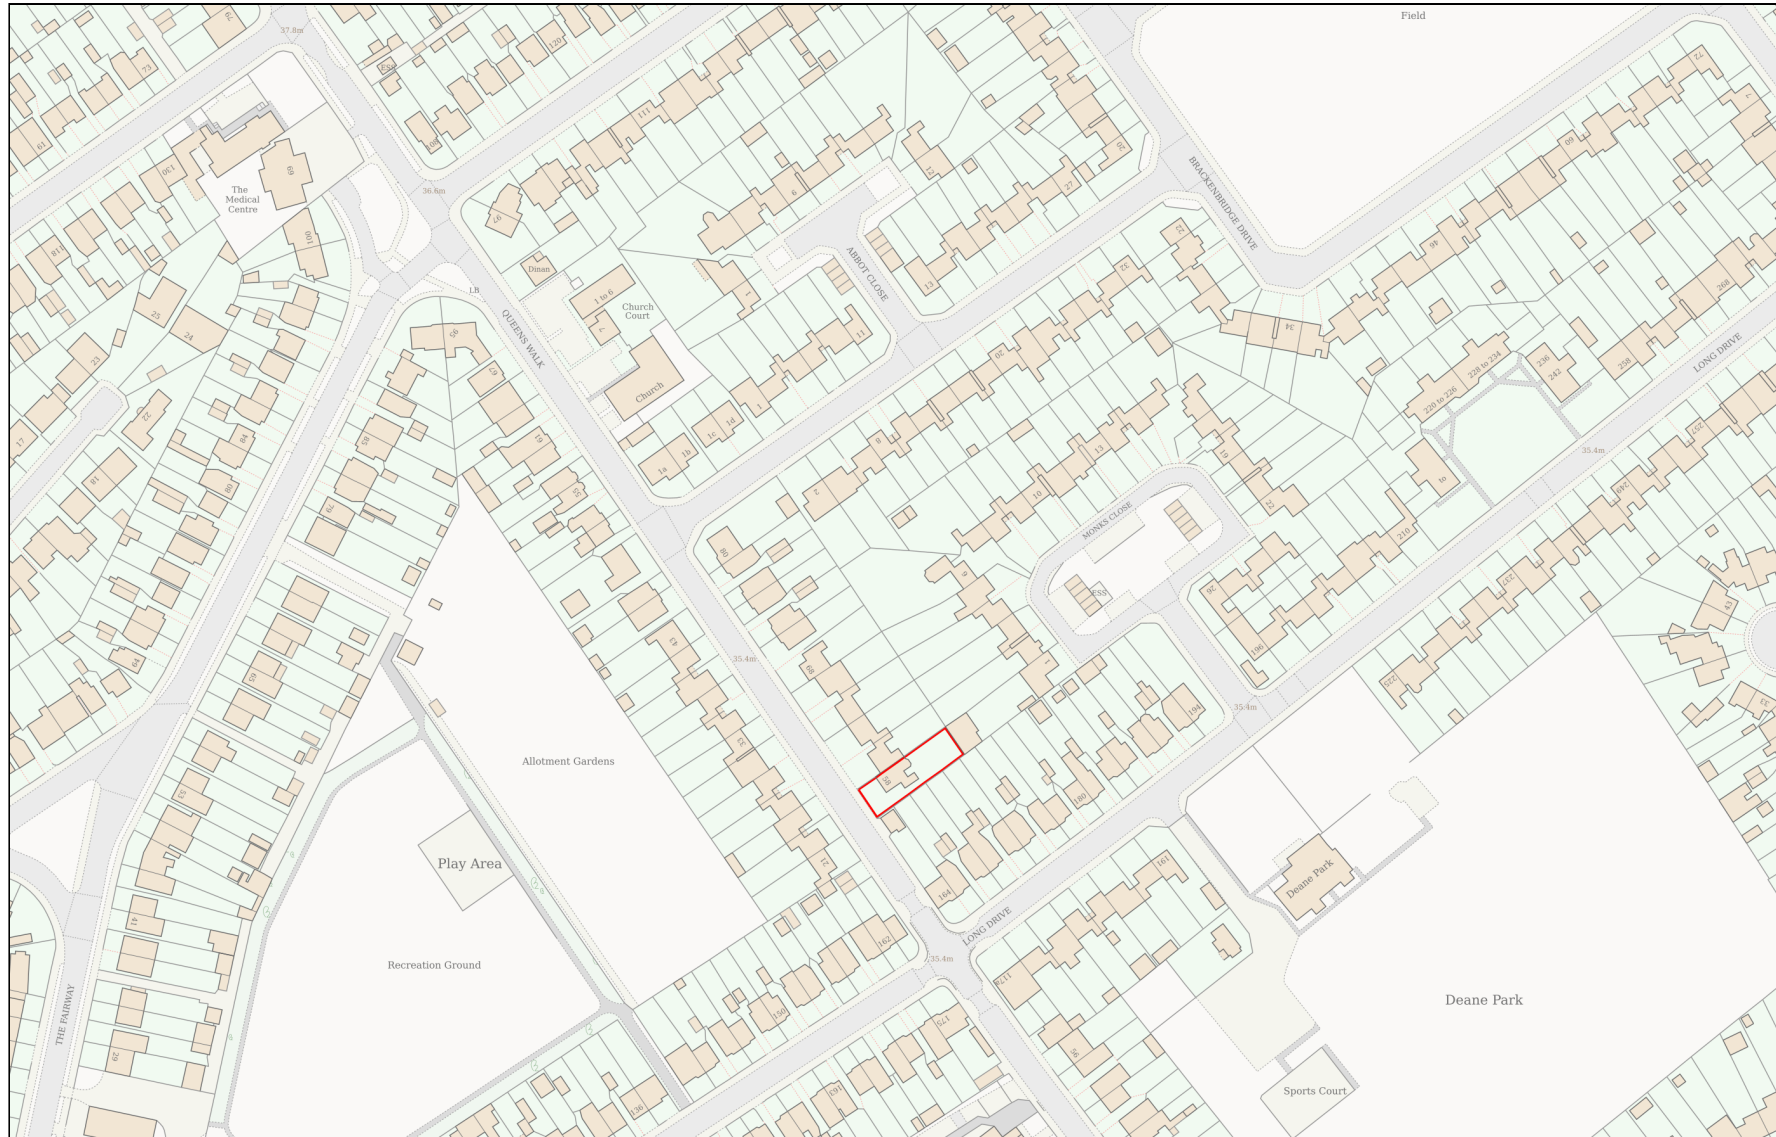

# Location Plan

Site Address: 58, Queens Walk, Ruislip, HA4 0LU

Date Produced: 20-Mar-2026

Scale: 1:2500 @A4

Planning Portal Reference: PP-14781122v1