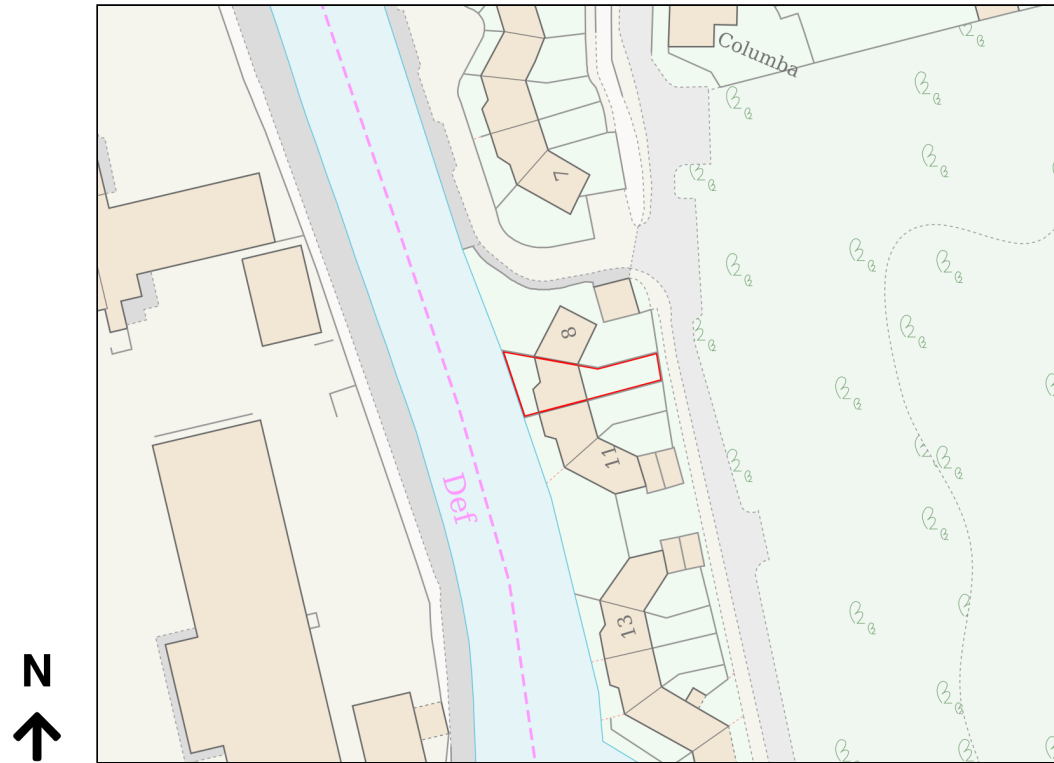

Location Plan

Site Address: 9, Jacks Lane, Harefield, UB9 6HE

Date Produced: 18-Mar-2026

Scale: 1:1250 @A4

Planning Portal Reference: PP-14784845v1