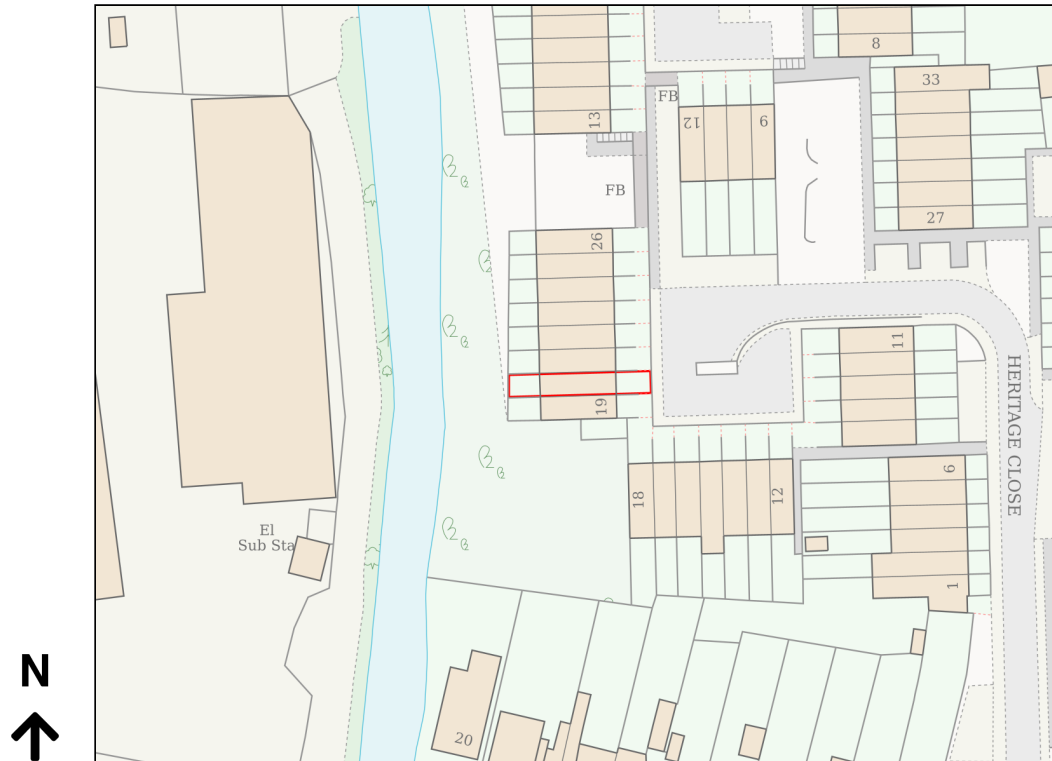

Location Plan

Site Address: 20, Heritage Close, Uxbridge, UB8 2LA

Date Produced: 18-Mar-2026

Scale: 1:1250 @A4

Planning Portal Reference: PP-14772504v1