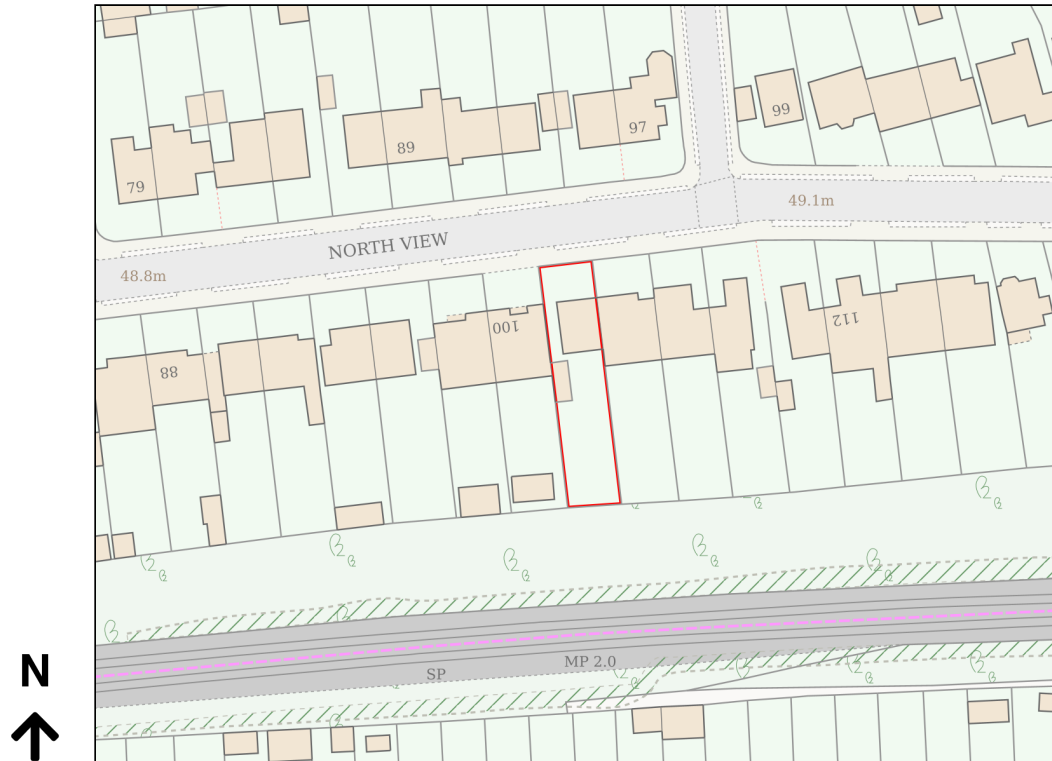

Location Plan

Site Address: 102, North View, Eastcote, HA5 1PF

Date Produced: 12-Mar-2026

Scale: 1:1250 @A4

Planning Portal Reference: PP-14768735v1