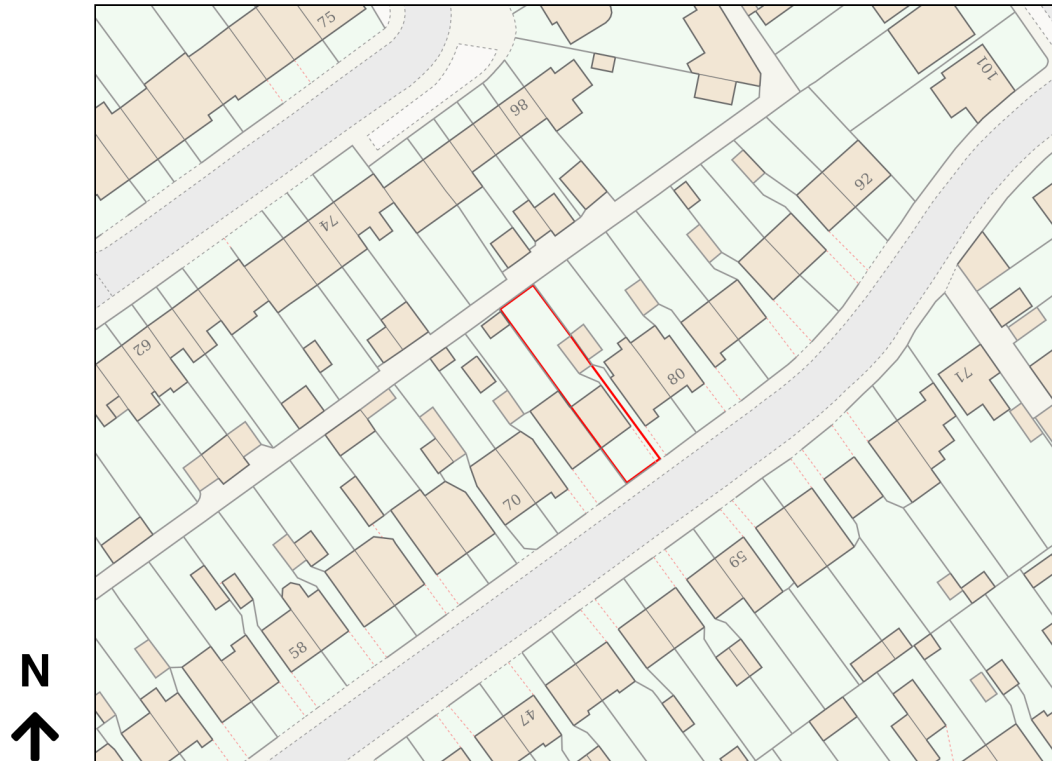

Location Plan

Site Address: 76, Melthorne Drive, Ruislip, HA4 0TR

Date Produced: 10-Mar-2026

Scale: 1:1250 @A4

Planning Portal Reference: PP-14755757v1