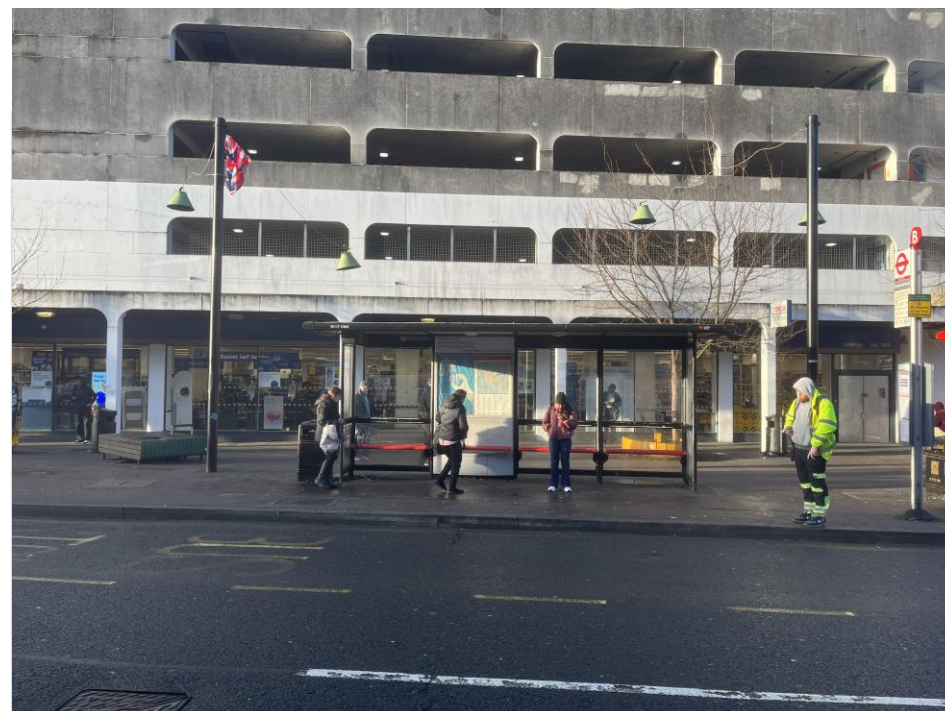

### SITE PLAN & IMAGES

 APPLICATION SITE

Scale 1:1250

Easting:505411  
Northing:184318

**SHELTER** Bus Shelter

SITE IMAGES