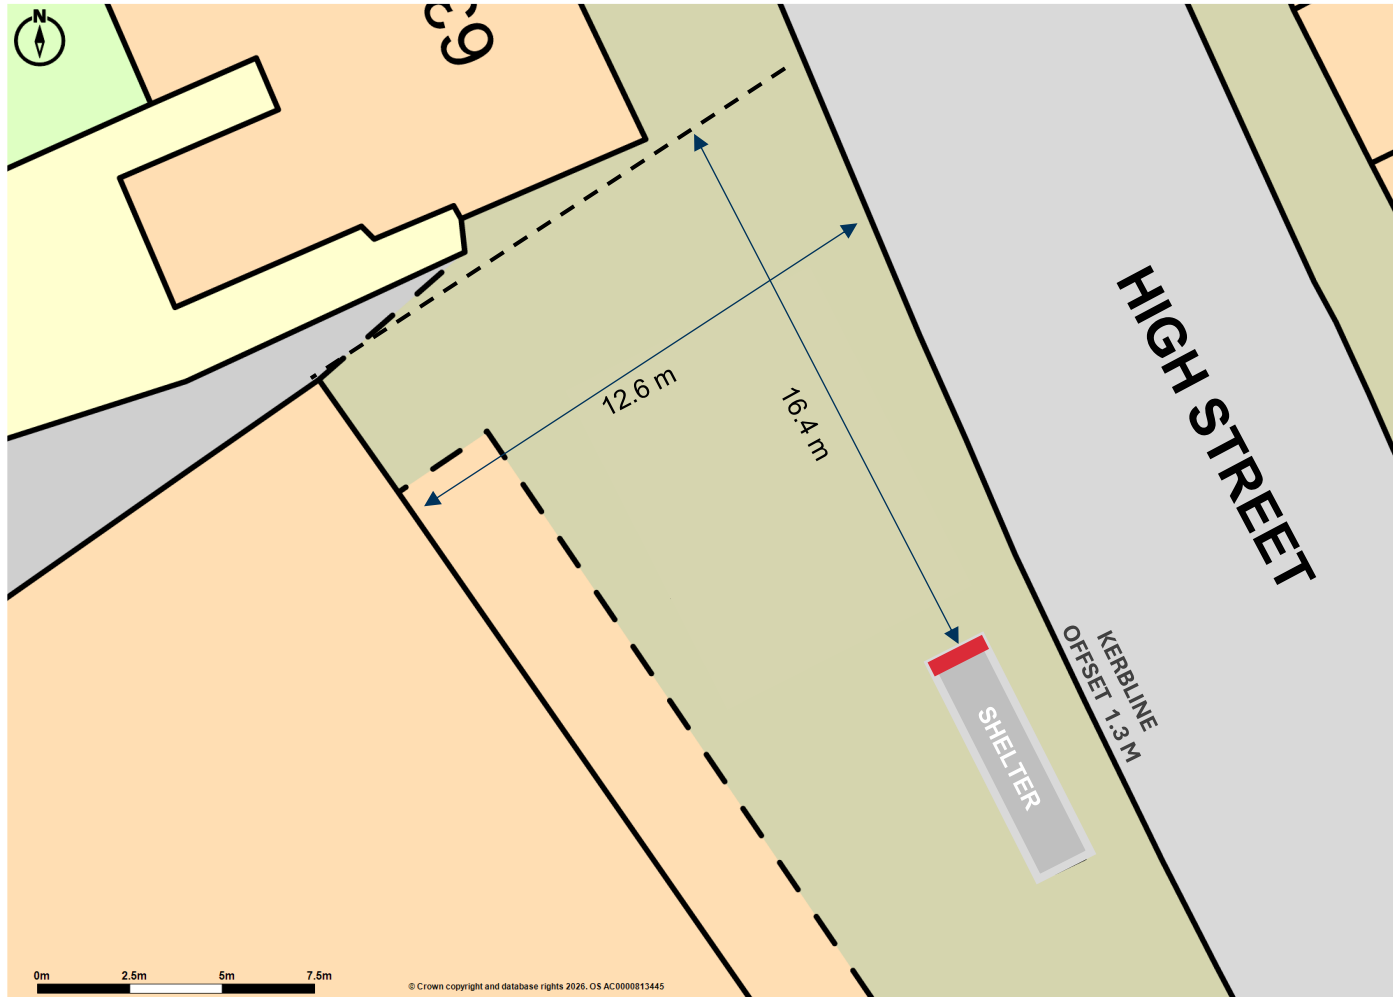

### SITE PLAN & IMAGES

 APPLICATION SITE

Scale 1:1250

Easting:505411  
Northing:184318

**SHELTER** Bus Shelter

SITE IMAGES