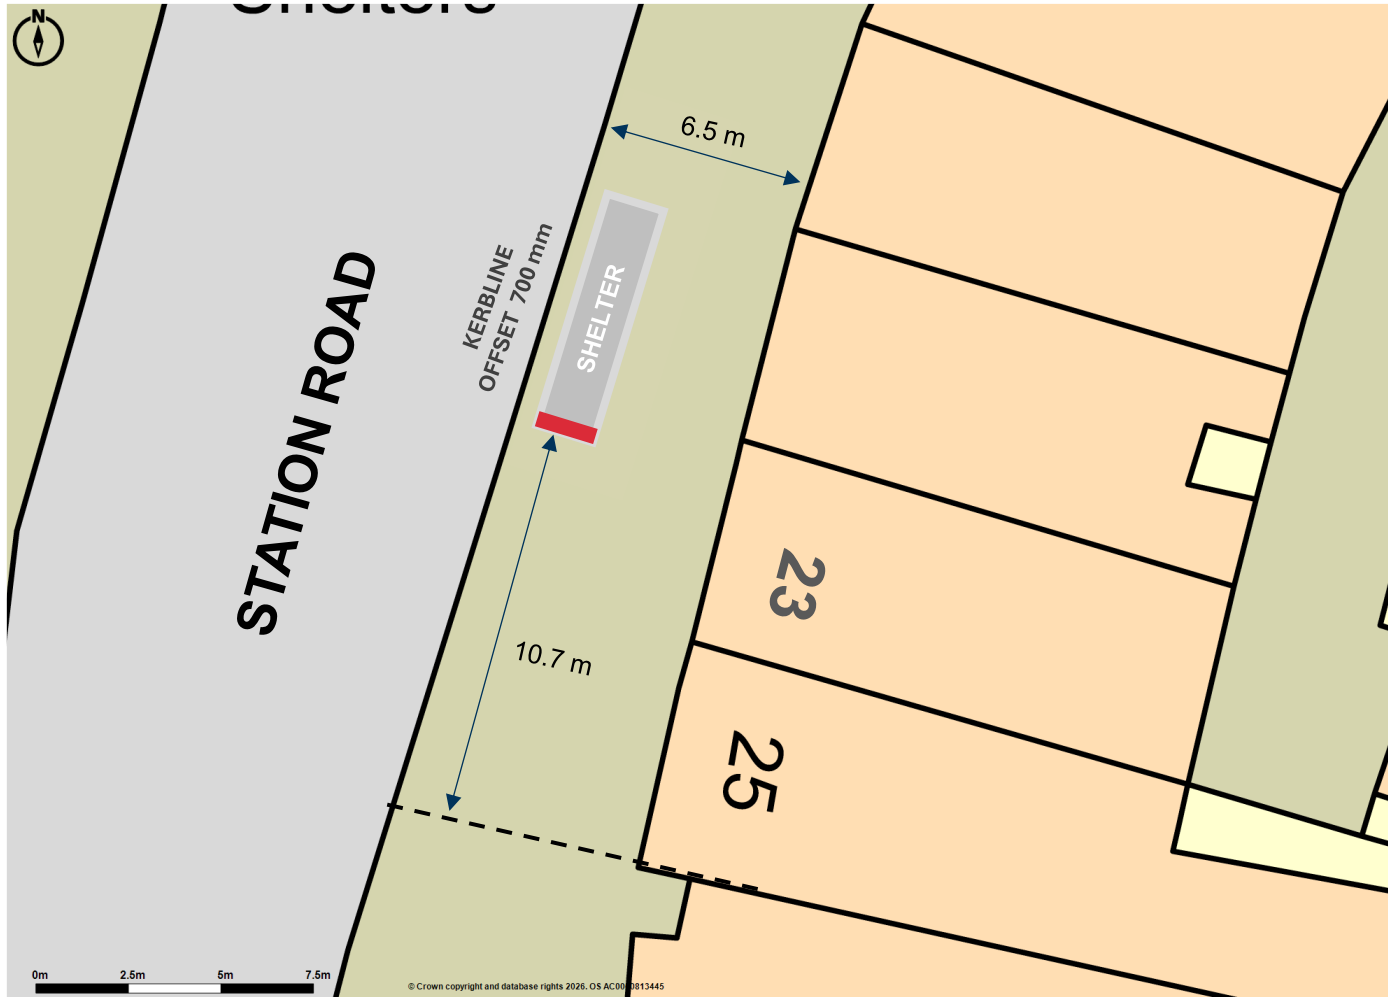

London Borough of Hillingdon

Shelter Advertising Proposal

Bus Shelter

23 Station Road Hayes UB3 4DA

SITE PLAN & IMAGES

 APPLICATION SITE

Scale 1:1250

Easting:509830

Northing:179804

Bus Shelter

Scale 1:200

SITE IMAGES