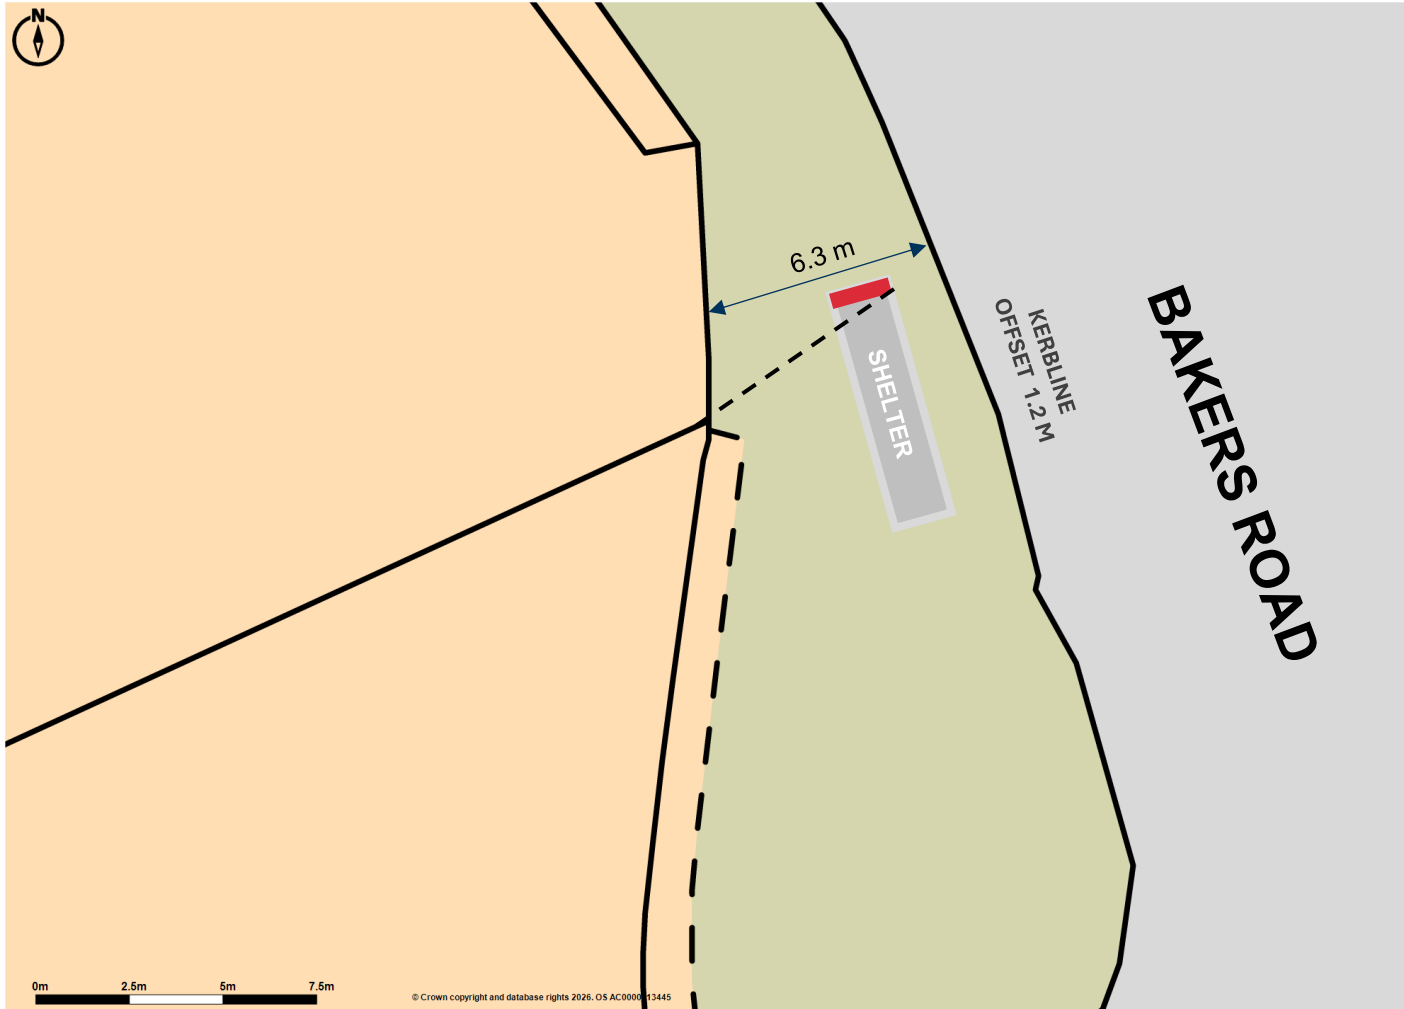

London Borough of Hillingdon

Shelter Advertising Proposal

Bus Shelter

148-154 Bakers Road Uxbridge UB8 1RG

SITE PLAN & IMAGES

 APPLICATION SITE

Scale 1:1250

Easting:505587

Northing:184192

SHELTER

Bus Shelter

SITE IMAGES