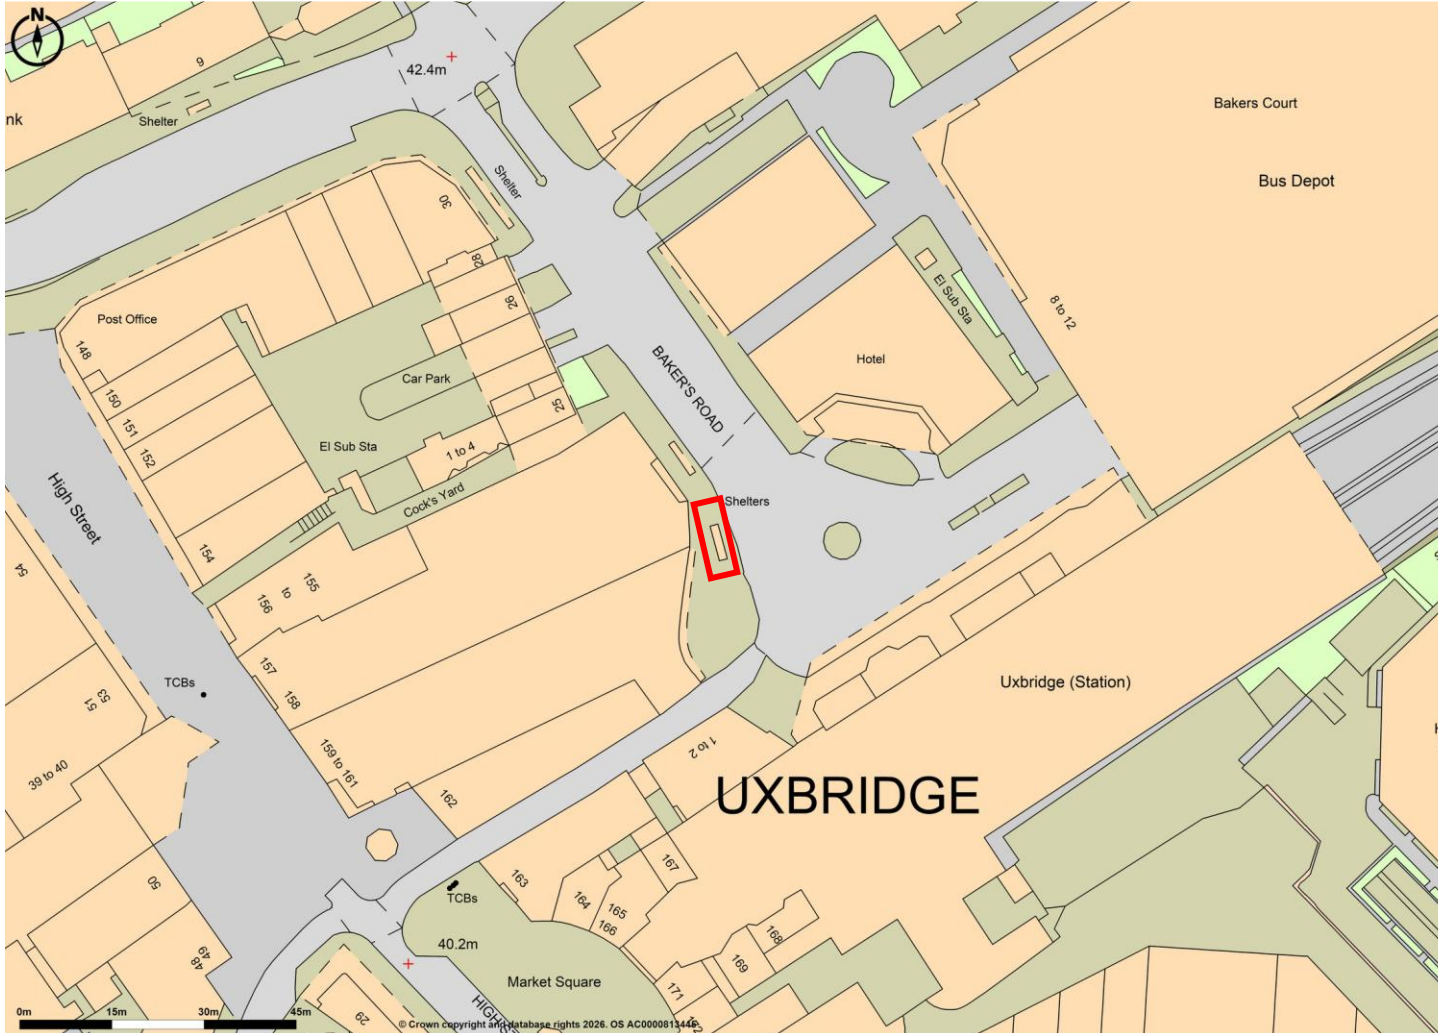

London Borough of Hillingdon

Shelter Advertising Proposal

Bus Shelter

148-154 Bakers Road Uxbridge UB8 1RG

SITE PLAN & IMAGES

 APPLICATION SITE

Scale 1:1250

Easting:505587