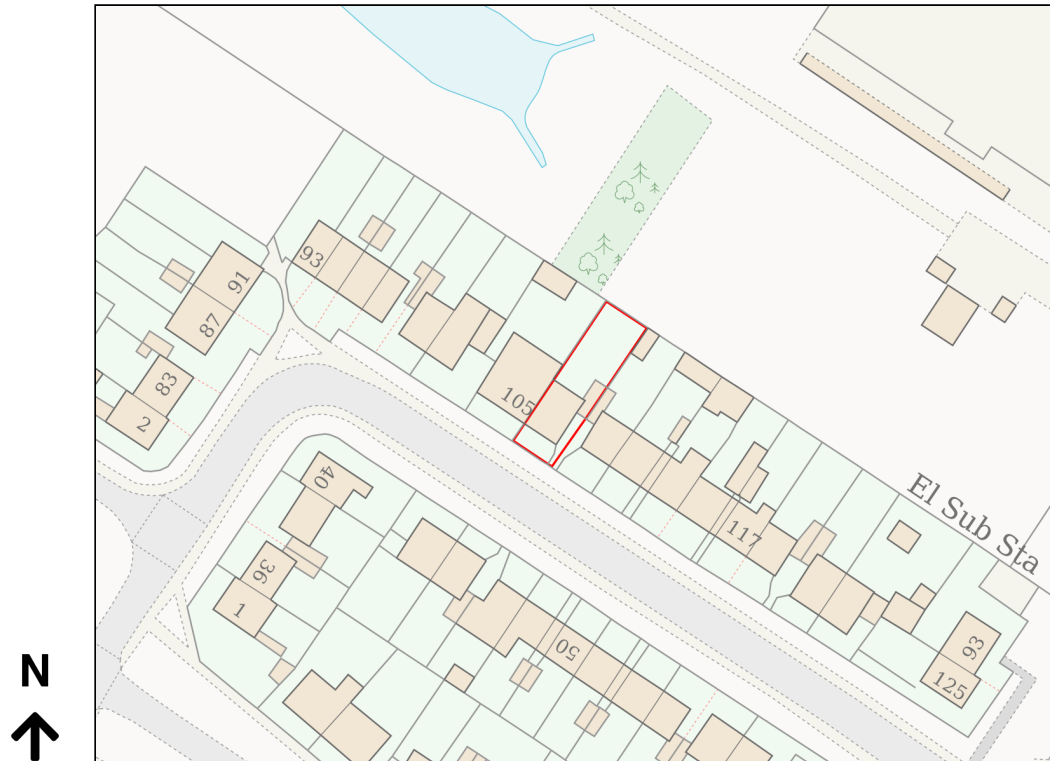

Location Plan

Site Address: 107, Newdigate Road East, Harefield, UB9 6ES

Date Produced: 05-Mar-2026

Scale: 1:1250 @A4

Planning Portal Reference: PP-14757843v1