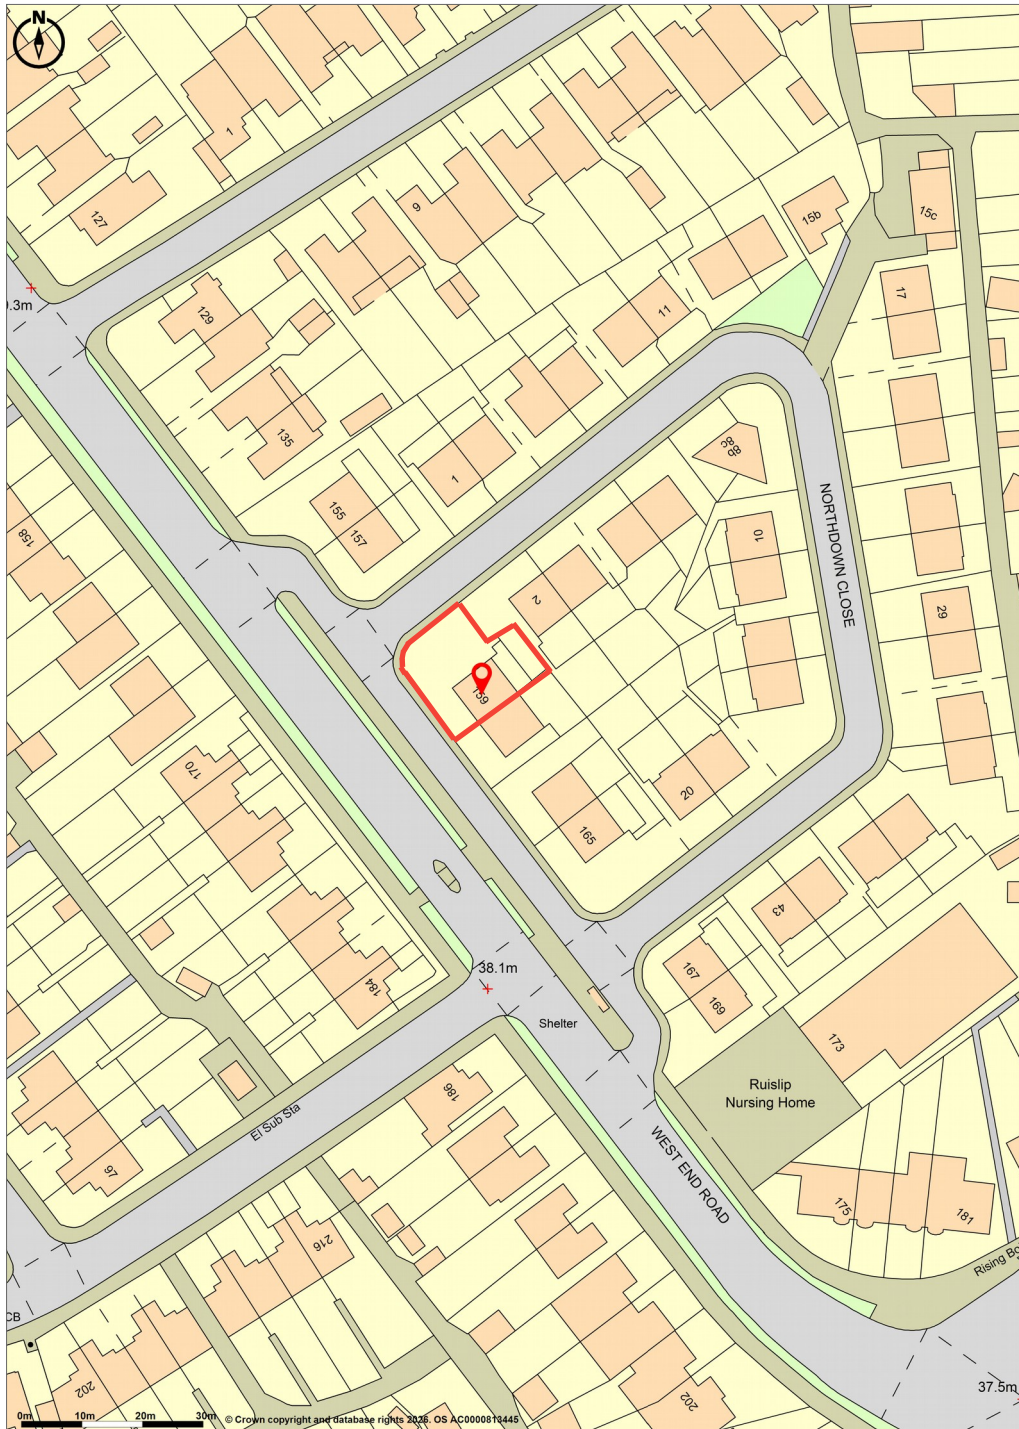

Project address: 159 West End Road, Ruislip, HA4 6LA

Location plan

Scale 1:1250

adara

Promap
LANDMARK INFORMATION

© Crown Copyright and database rights 2026. OS AC0000813445
Plotted Scale - 1:1250. Paper Size - A4