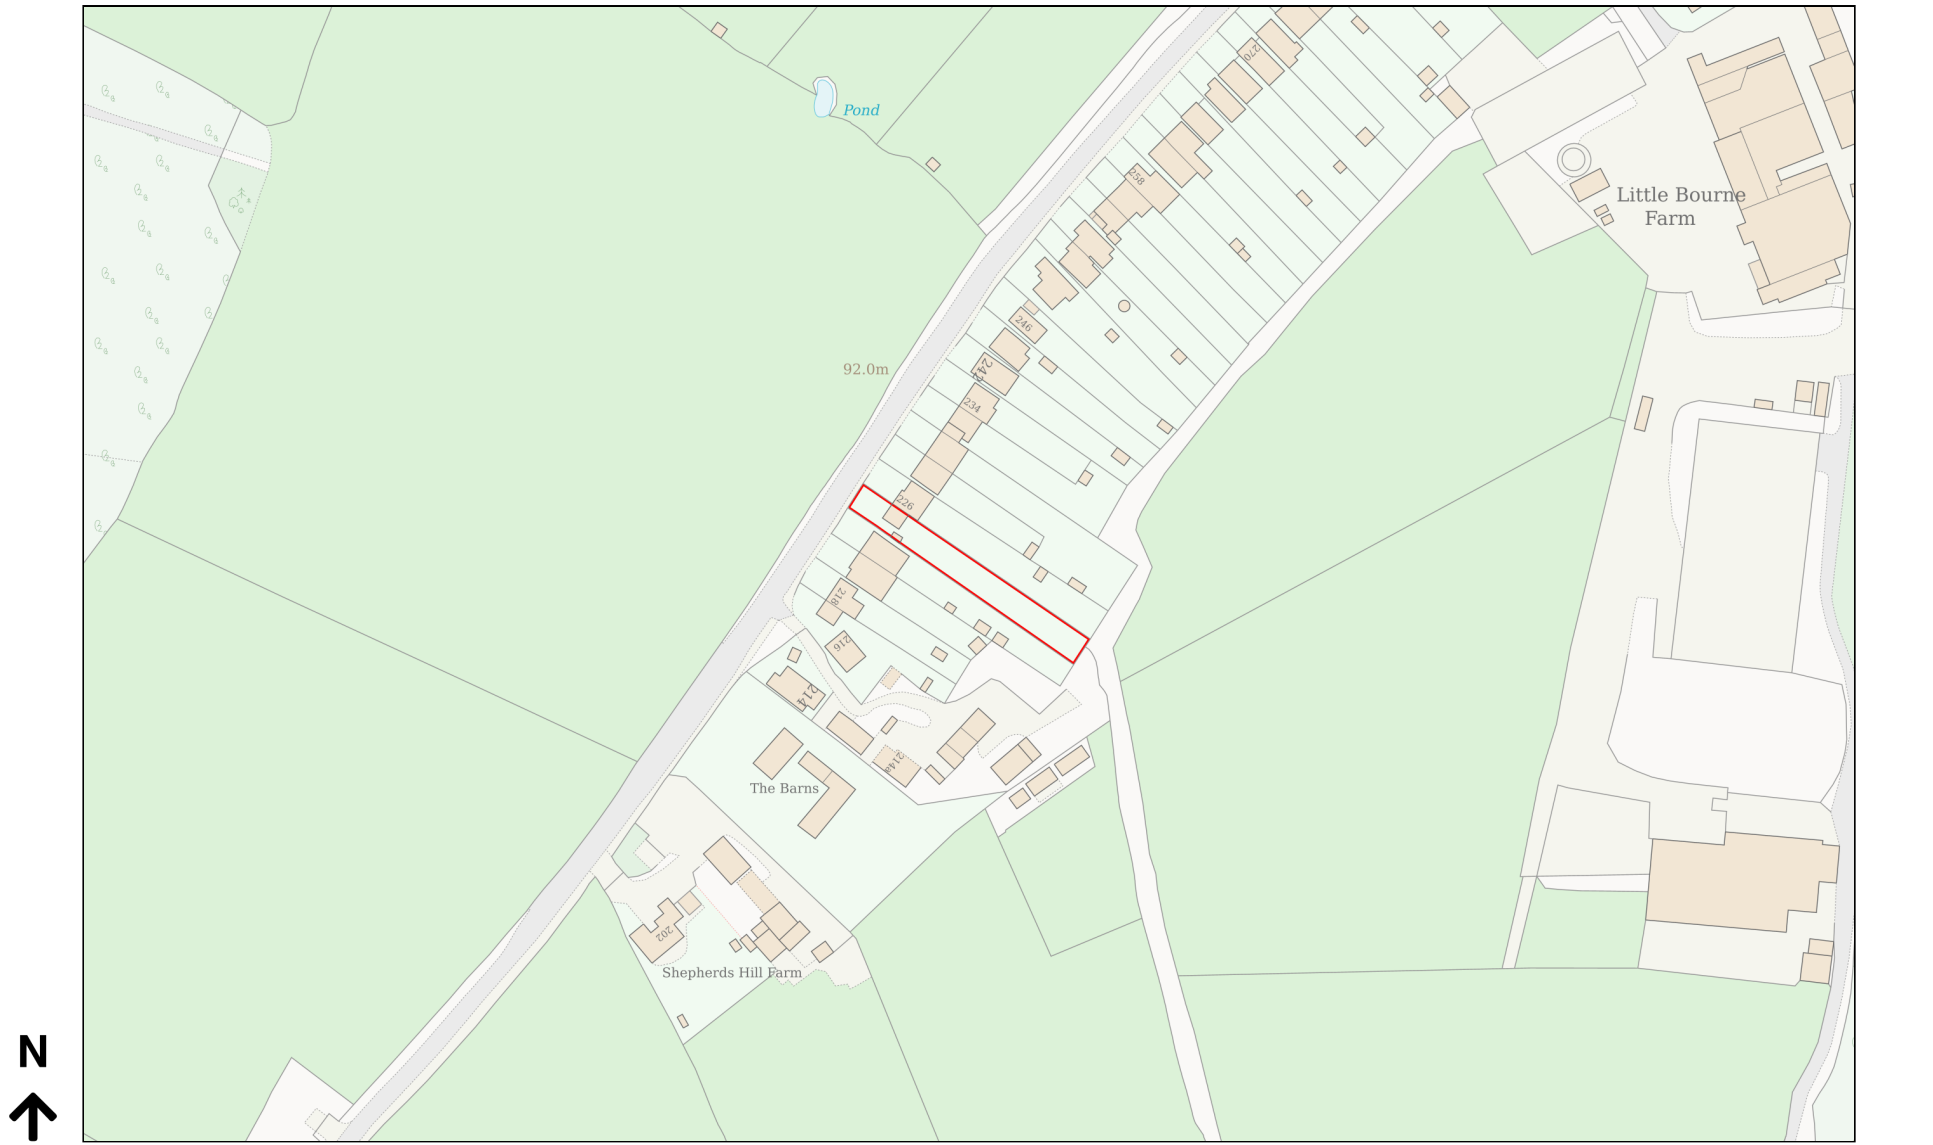

Location Plan

Site Address: 224, Northwood Road, Harefield, UB9 6PT

Date Produced: 23-Feb-2026

Scale: 1:2500 @A4

Planning Portal Reference: PP-14728731v1