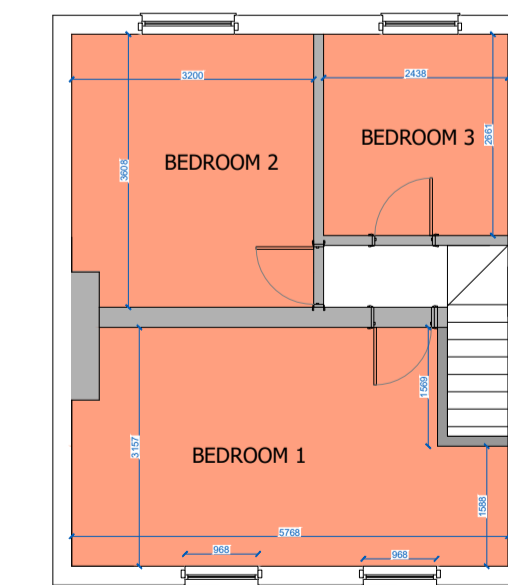

EXISTING FRONT ELEVATION

EXISTING REAR ELEVATION

EXISTING SIDE ELEVATION

PROPOSED FRONT ELEVATION

PROPOSED REAR ELEVATION

PROPOSED SIDE ELEVATION

REVISIONS:

PROJECT:
224 NORTHWOOD ROAD
HAREFIELD
MIDDX
UB9 6PT
TITLE:
EXISTING AND PROPOSED
PLANS AND ELEVATIONS

SCALE: 1:100@A1
DATE: 23.02.26

3939 PPL4 A