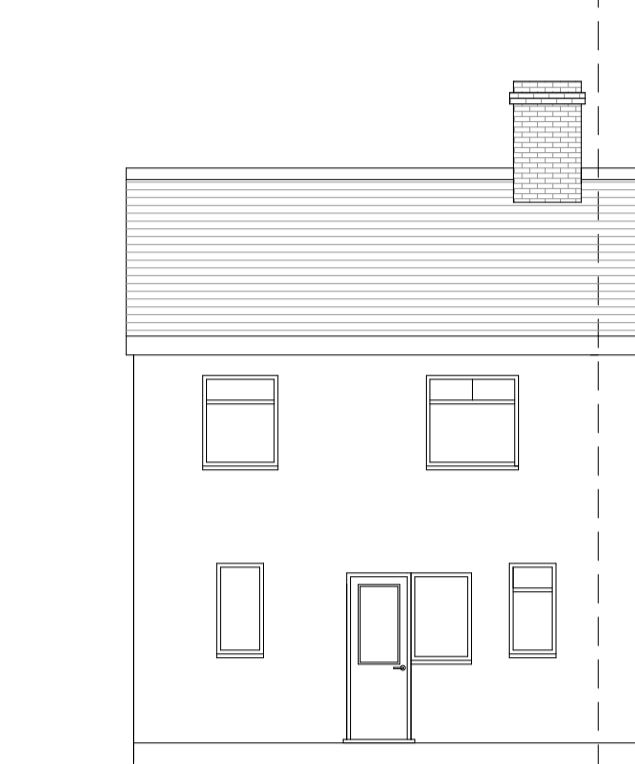

EXISTING FRONT ELEVATION

EXISTING REAR ELEVATION

EXISTING SIDE ELEVATION

PROPOSED FRONT ELEVATION

PROPOSED REAR ELEVATION

PROPOSED SIDE ELEVATION

REVISIONS:

PROJECT:
224 NORTHWOOD ROAD
HAREFIELD
MIDDX
UB9 6PT
TITLE:
EXISTING AND PROPOSED
PLANS AND ELEVATIONS

SCALE: 1:100@A1
DATE: 23.02.26

3939 PPL4 A