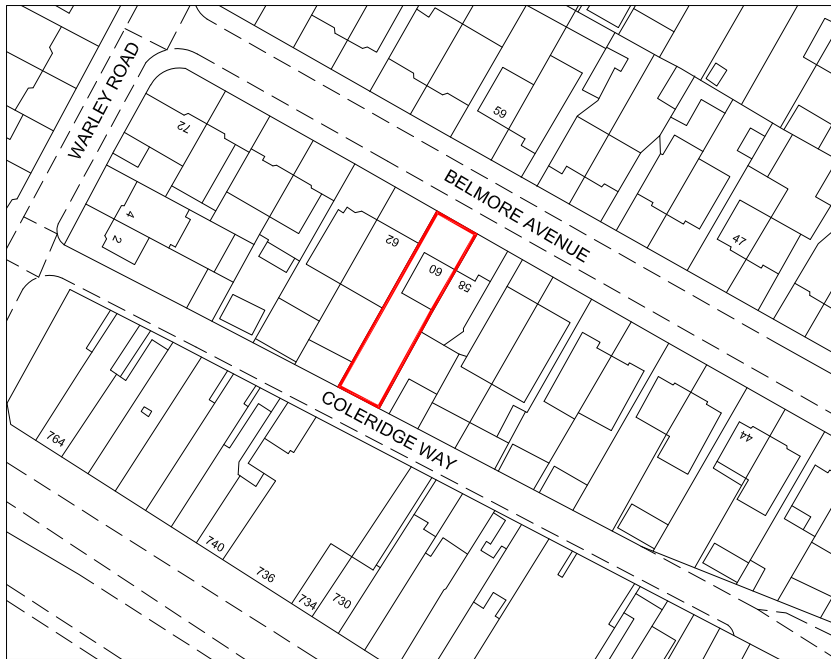

NORTH

**SCALE:**  
1:1250@A4

**DWG TITLE:**  
LOCATION PLAN

**DWG NO:**

60BA/08

**DWG NO:**

**B**

**PROJECT:**

60 BELMORE AVENUE,  
HAYES,  
UB4 0RD

**Location Plan**