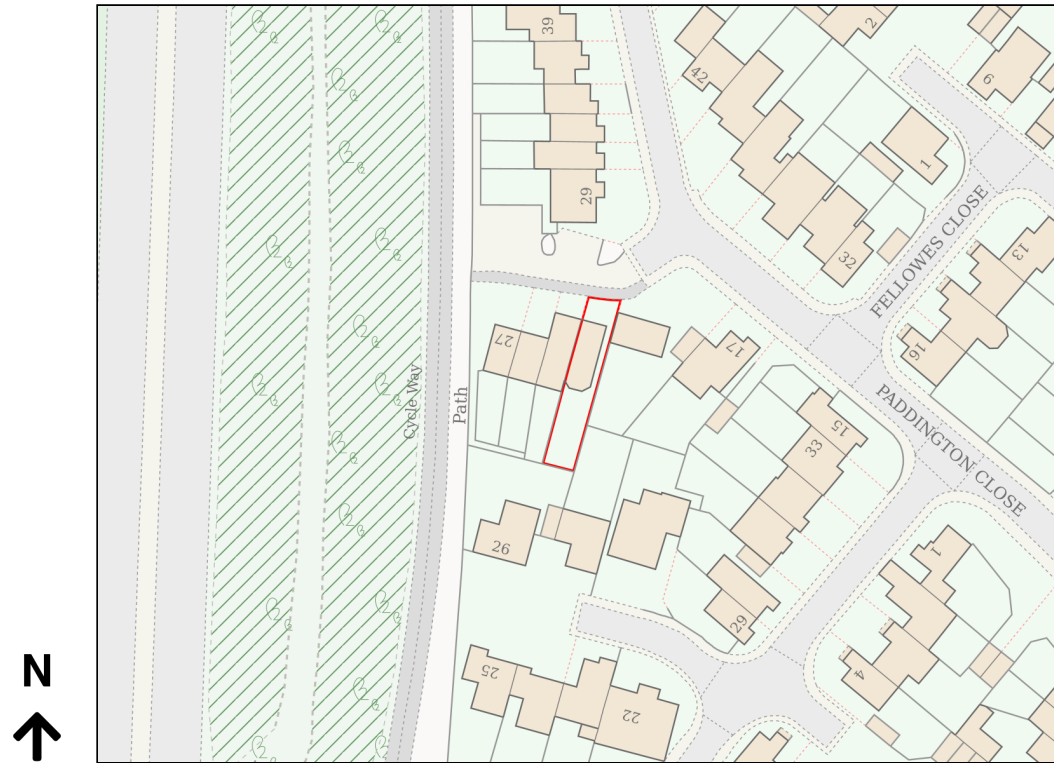

Location Plan

Site Address: Fadak House, 21, Paddington Close, Hayes, UB4 9QH

Date Produced: 05-Mar-2026

Scale: 1:1250 @A4

Planning Portal Reference: PP-14664605v1