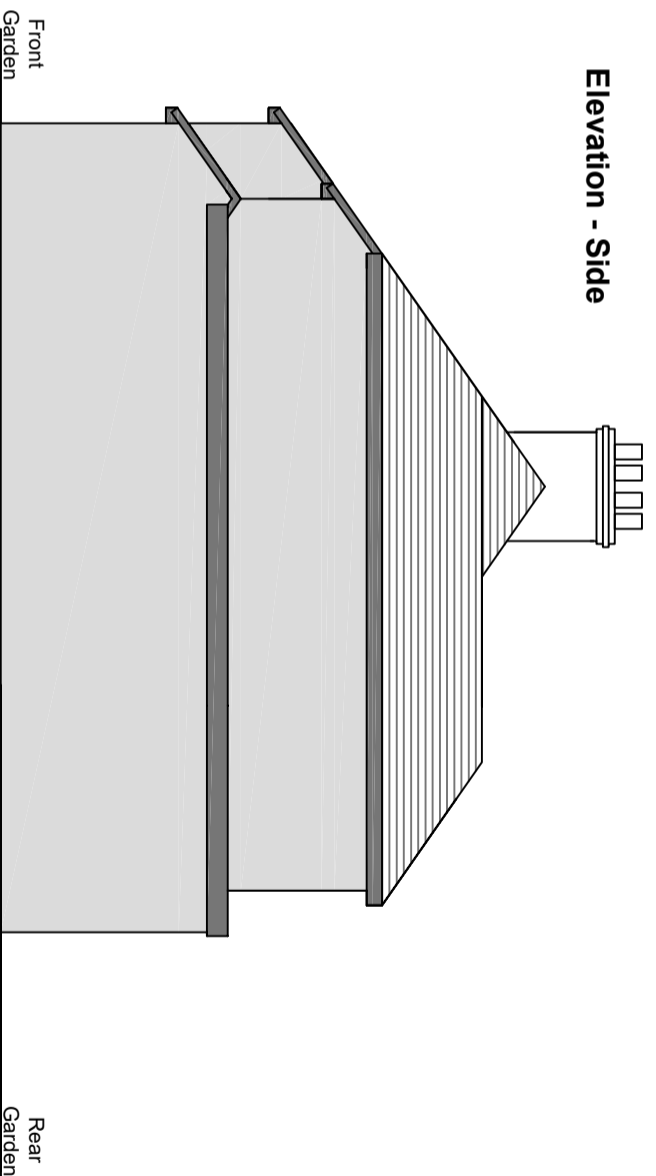

Roof

Elevation - Rear

NOTES:

Proposed - Plans

Cross Section - Side

Elevation - Front

Elevation - Side

Contacts:

Tel: 07976 928789

E-Mail: joel.gray@greatplans.co.uk

Location:

32 Vernon Drive
Harefield
Uxbridge
Middlesex
UB9 6EG

Scale: 1:100 @ A3

0 1M

Date: Drawn By:

10-12-25