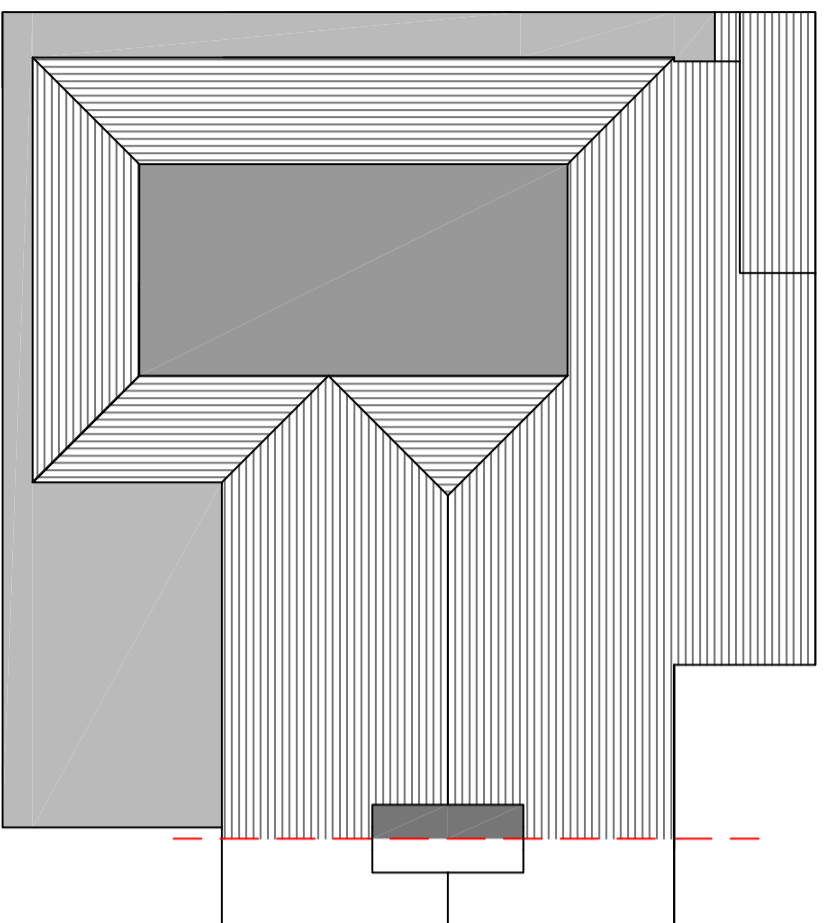

Roof

Elevation - Rear

NOTES:

Proposed - Plans

Cross Section - Side

Elevation - Front

Elevation - Side

Contacts:

Tel: 07976 928789

E-Mail: joel.gray@greatplans.co.uk

Location:

32 Vernon Drive
Harefield
Uxbridge
Middlesex
UB9 6EG

Scale: 1:100 @ A3

0 1M

Date: Drawn By:

10-12-25