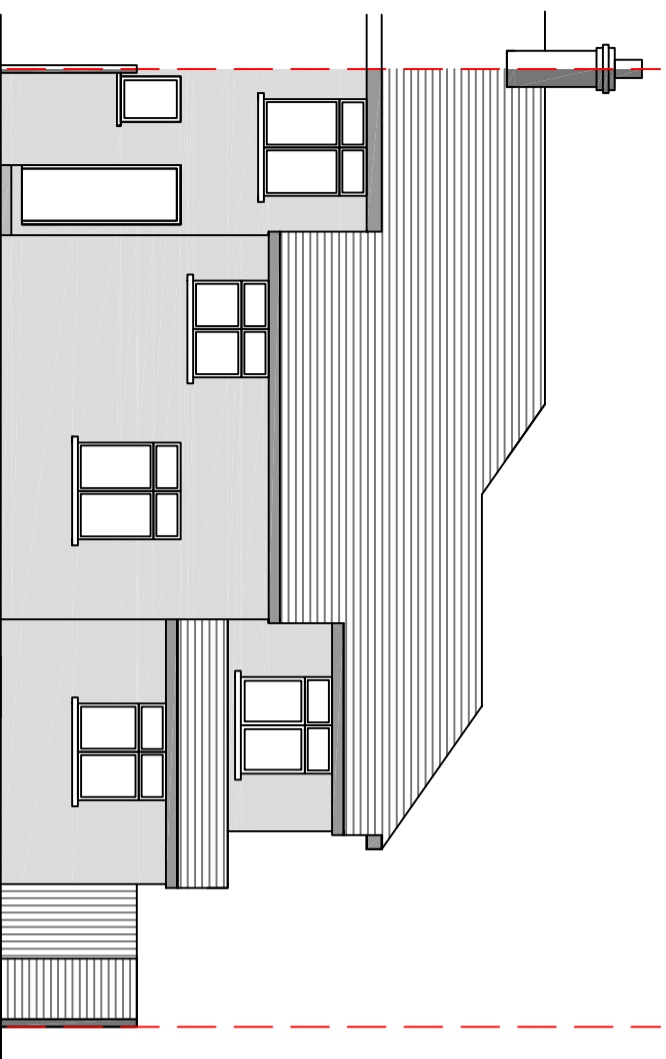

Roof

Elevation - Rear

NOTES:

Proposed - Plans

Cross Section - Side

Elevation - Front

Elevation - Side

Contacts:

Tel: 07976 928789

E-Mail: joel.gray@greatplans.co.uk

Location:

32 Vernon Drive
Harefield
Uxbridge
Middlesex
UB9 6EG

Scale: 1:100 @ A3

0 1M

Date: Drawn By:

10-12-25