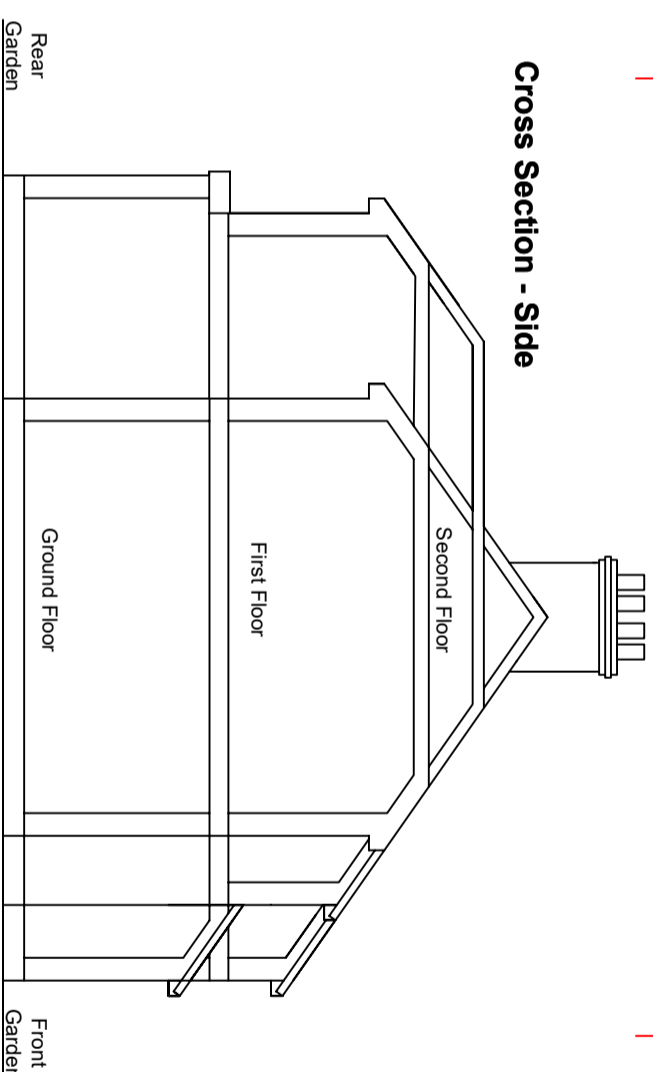

Roof

Elevation - Rear

NOTES:

Proposed - Plans

Cross Section - Side

Elevation - Front

Elevation - Side

Contacts:

Tel: 07976 928789

E-Mail: joel.gray@greatplans.co.uk

Location:

32 Vernon Drive
Harefield
Uxbridge
Middlesex
UB9 6EG

Scale: 1:100 @ A3

0 1M

Date: Drawn By:

10-12-25