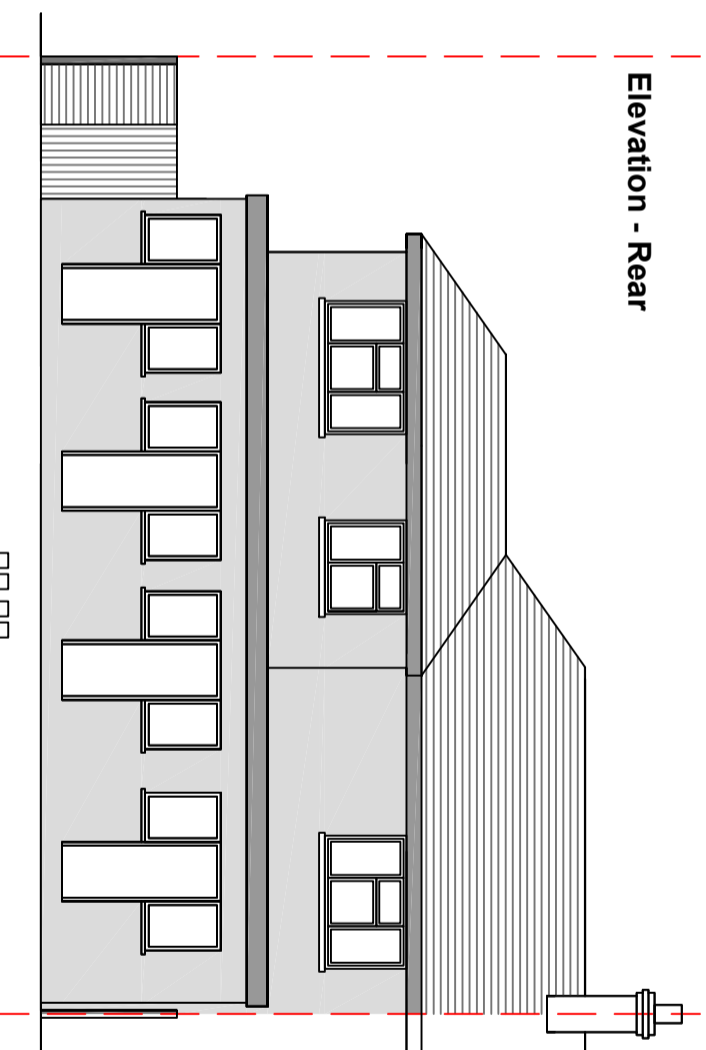

Roof

Elevation - Rear

NOTES:

Proposed - Plans

Cross Section - Side

Elevation - Front

Elevation - Side

Contacts:

Tel: 07976 928789

E-Mail: joel.gray@greatplans.co.uk

Location:

32 Vernon Drive
Harefield
Uxbridge
Middlesex
UB9 6EG

Scale: 1:100 @ A3

0 1M

Date: Drawn By:

10-12-25