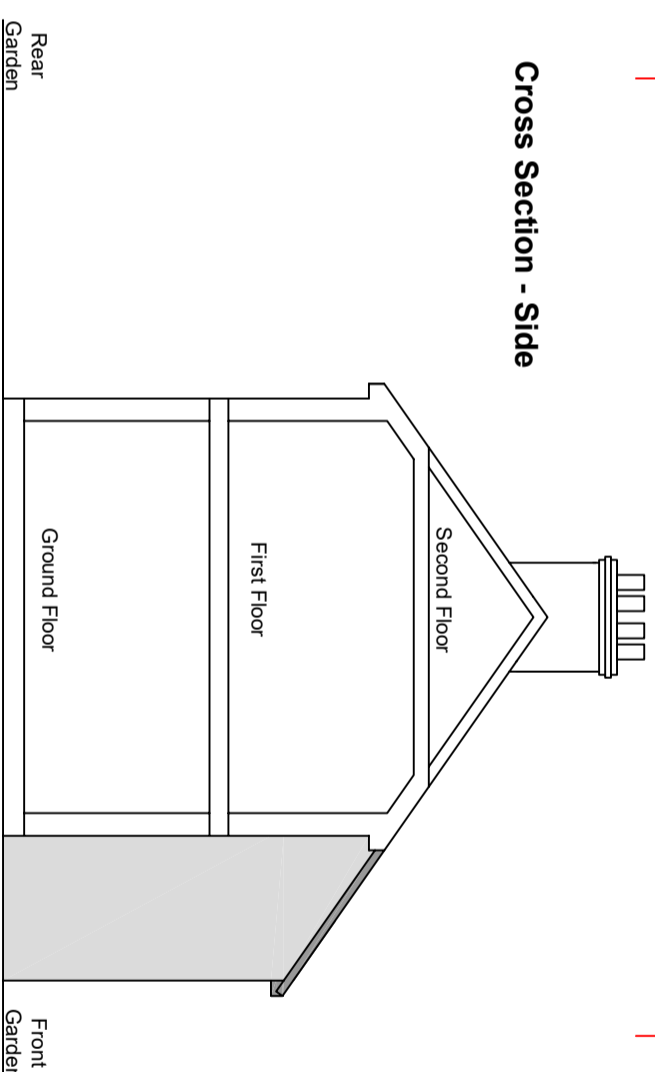

**Roof**

**Elevation - Rear**

**NOTES:**

Existing - Plans

**Cross Section - Side**

**Elevation - Front**

**Elevation - Side**

**Contacts:**

Tel: 07976 928789

E-Mail: joel.gray@greatplans.co.uk

**Location:**

32 Vernon Drive  
Harefield  
Uxbridge  
Middlesex  
UB9 6EG

Scale: 1:100 @ A3

0 1M

**Date:**

10-12-25

**Drawn By:**

Joel Gray

**Drng No.:**

02