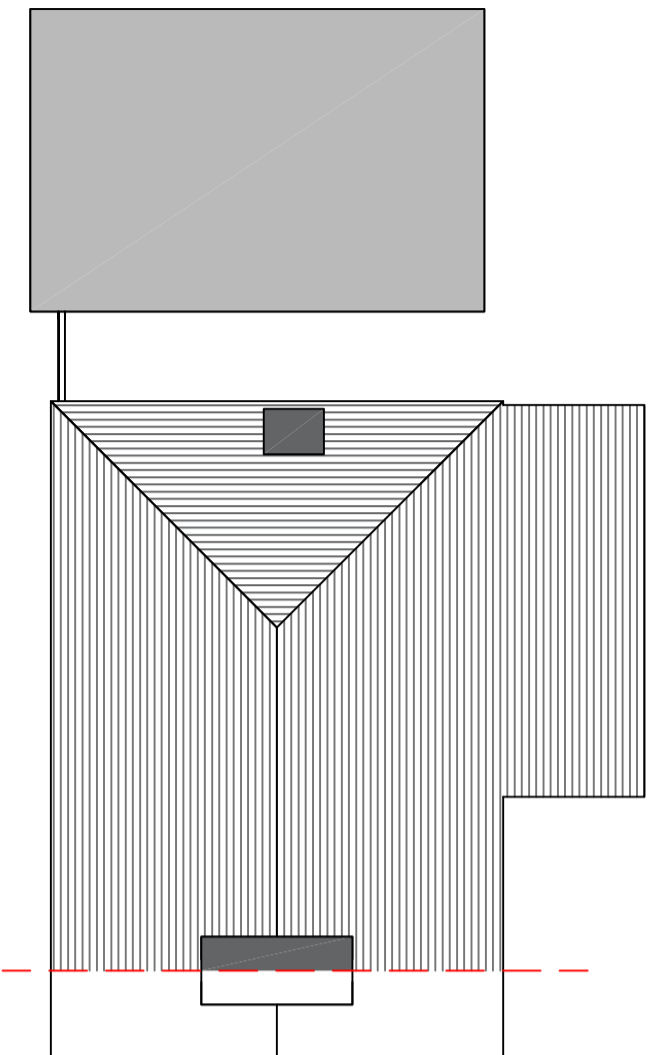

**Roof**

**Elevation - Rear**

**NOTES:**

Existing - Plans

**Cross Section - Side**

**Elevation - Front**

**Elevation - Side**

**Contacts:**

Tel: 07976 928789

E-Mail: joel.gray@greatplans.co.uk

**Location:**

32 Vernon Drive  
Harefield  
Uxbridge  
Middlesex  
UB9 6EG

Scale: 1:100 @ A3

0 1M

**Date:**

10-12-25

**Drawn By:**

Joel Gray

**Drng No.:**

02