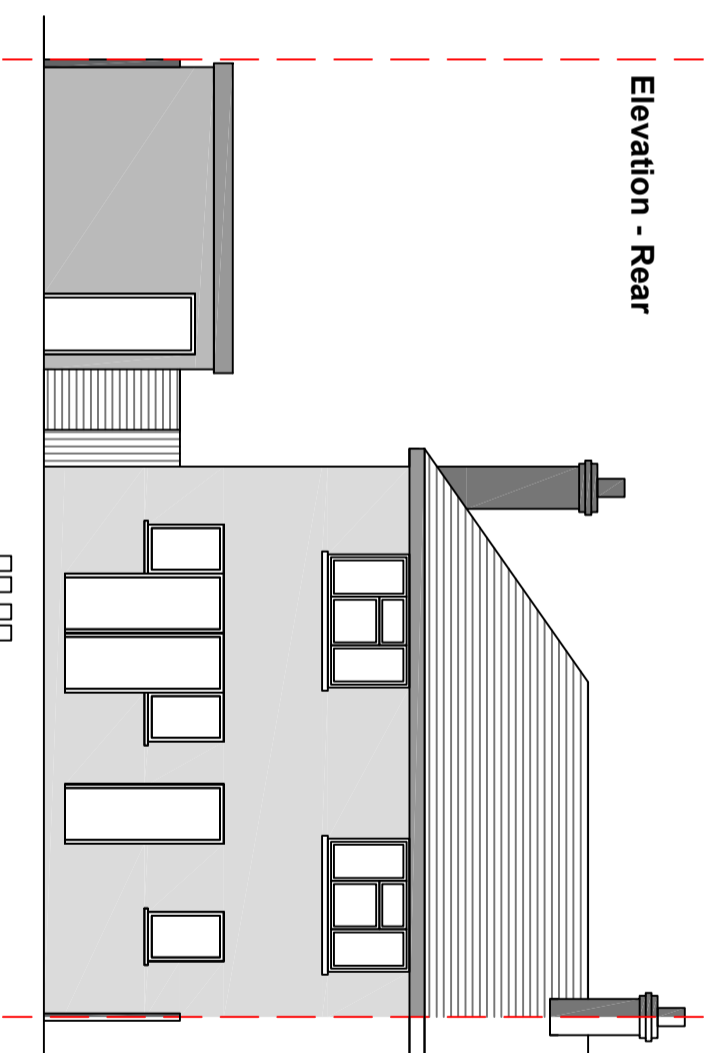

**Roof**

**Elevation - Rear**

**NOTES:**

Existing - Plans

**Cross Section - Side**

**Elevation - Front**

**Elevation - Side**

**Contacts:**

Tel: 07976 928789

E-Mail: joel.gray@greatplans.co.uk

**Location:**

32 Vernon Drive  
Harefield  
Uxbridge  
Middlesex  
UB9 6EG

Scale: 1:100 @ A3

0 1M

**Date:**

10-12-25