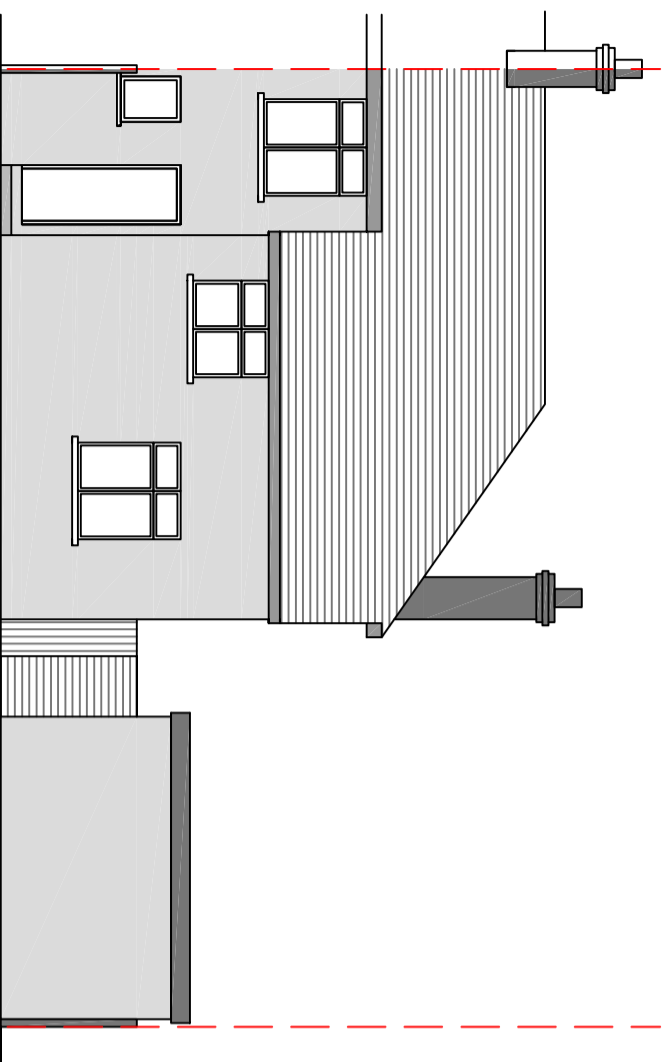

**Roof**

**Elevation - Rear**

**NOTES:**

Existing - Plans

**Cross Section - Side**

**Elevation - Front**

**Elevation - Side**

**Contacts:**

Tel: 07976 928789

E-Mail: joel.gray@greatplans.co.uk

**Location:**

32 Vernon Drive  
Harefield  
Uxbridge  
Middlesex  
UB9 6EG

Scale: 1:100 @ A3

0 1M

**Date:**

10-12-25

**Drawn By:**

Joel Gray

**Drng No.:**

02