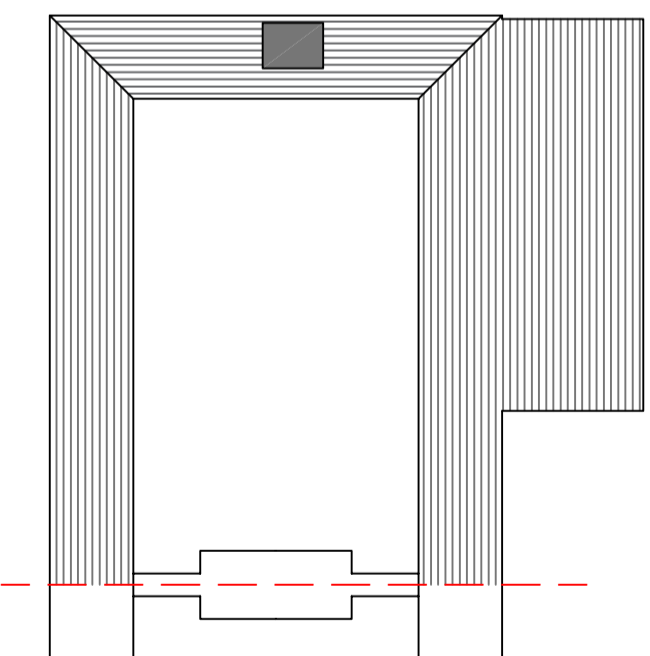

Ground Floor

First Floor

Second Floor

NOTES:

Existing - Floor Plans

Contacts:
Tel: 07976 928789
E-Mail: joel.gray@greatplans.co.uk

Location:
32 Vernon Drive
Harefield
Uxbridge
Middlesex
UB9 6EG

Scale: 1:100 @ A3

0 1M

Date: Drawn By:

10-12-25 Joel Gray

Drg No: 01