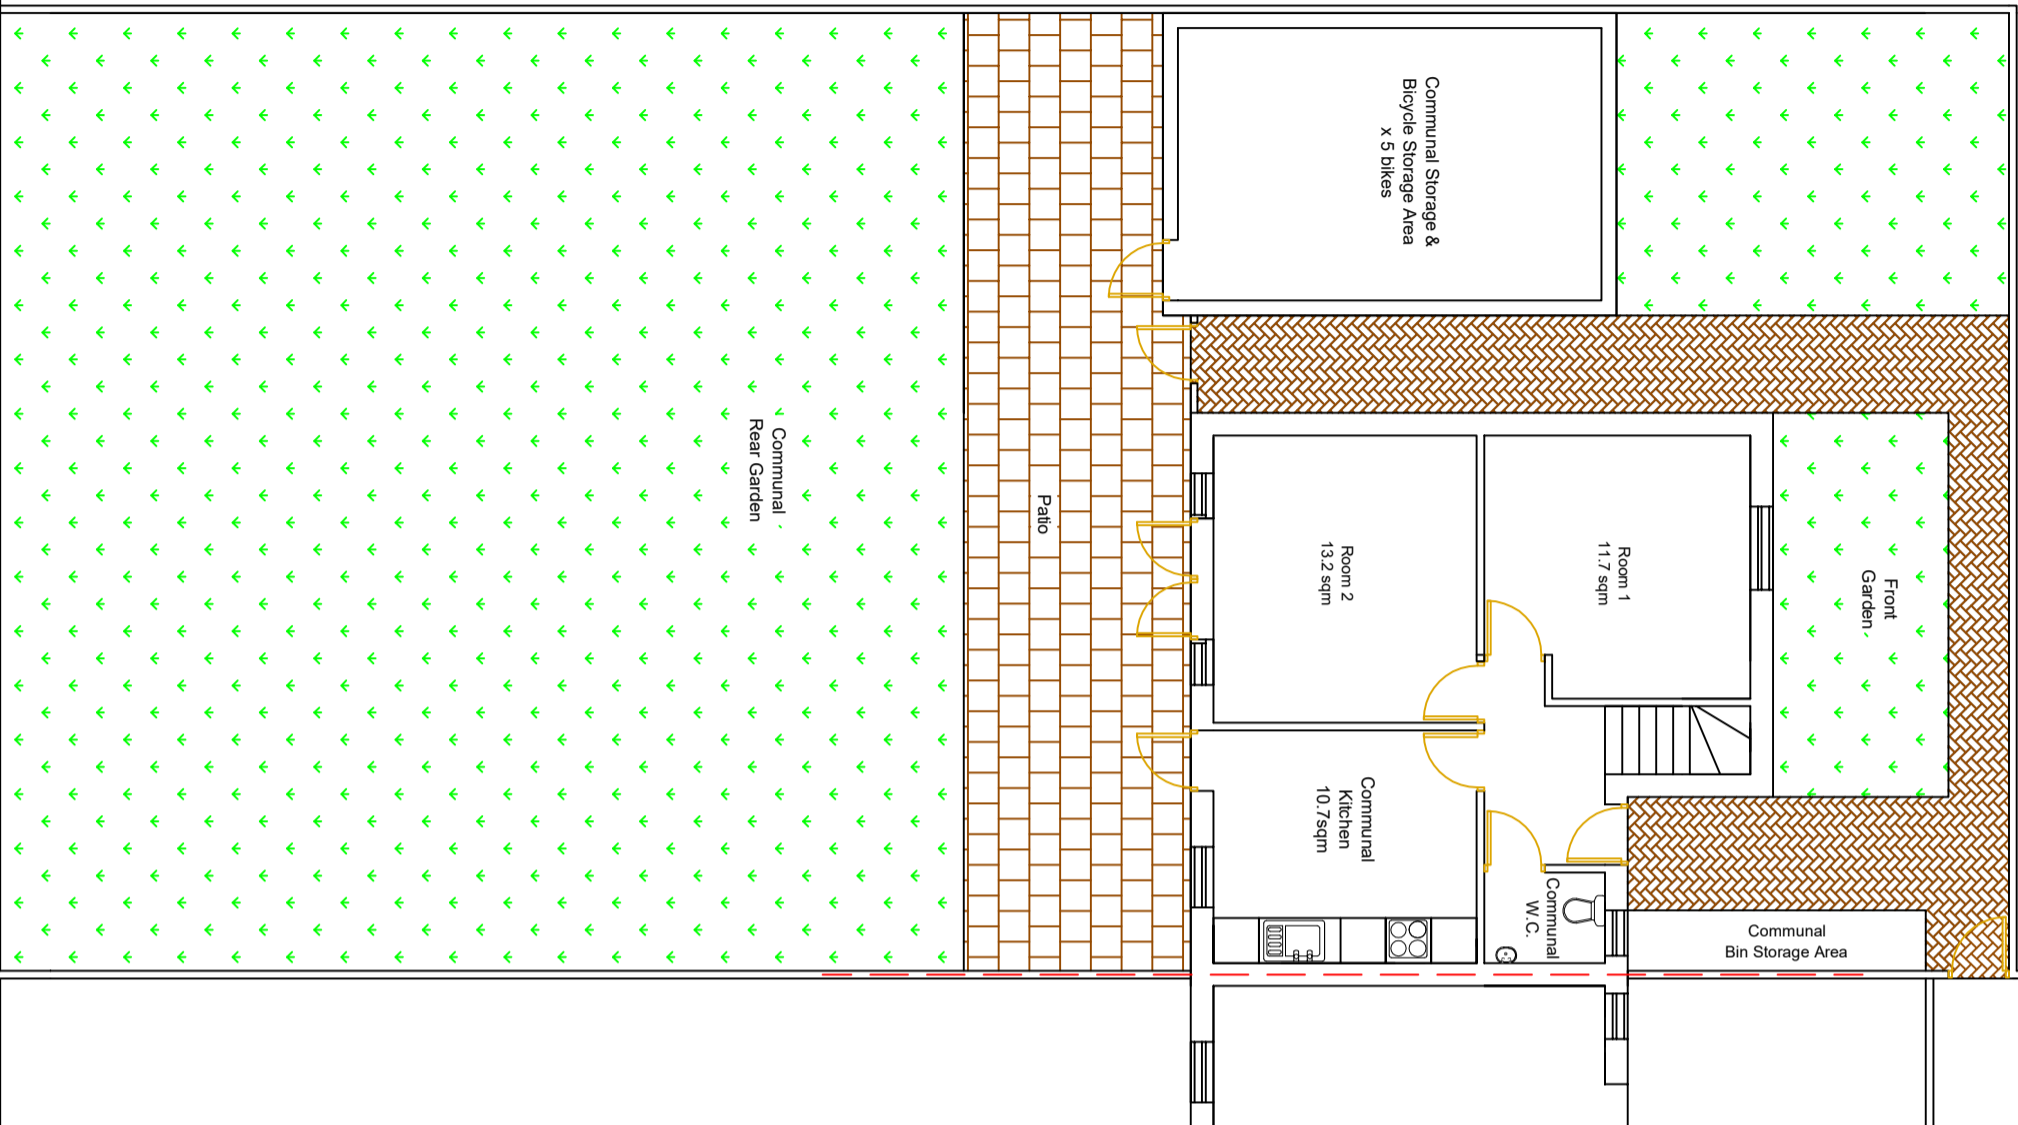

Ground Floor

First Floor

Second Floor

NOTES:

Existing - Floor Plans

Contacts:
Tel: 07976 928789
E-Mail: joel.gray@greatplans.co.uk

Location:
32 Vernon Drive
Harefield
Uxbridge
Middlesex
UB9 6EG

Scale: 1:100 @ A3

0 1M

Date: Drawn By:

10-12-25 Joel Gray

Drg No: 01