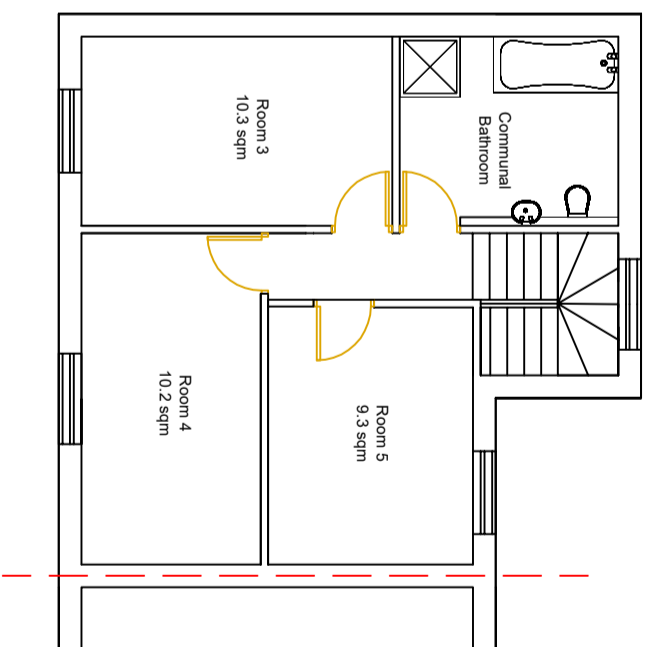

Ground Floor

First Floor

Second Floor

NOTES:

Existing - Floor Plans

Contacts:
Tel: 07976 928789
E-Mail: joel.gray@greatplans.co.uk

Location:
32 Vernon Drive
Harefield
Uxbridge
Middlesex
UB9 6EG

Scale: 1:100 @ A3

0 1M

Date: Drawn By:

10-12-25 Joel Gray

Drg No: 01