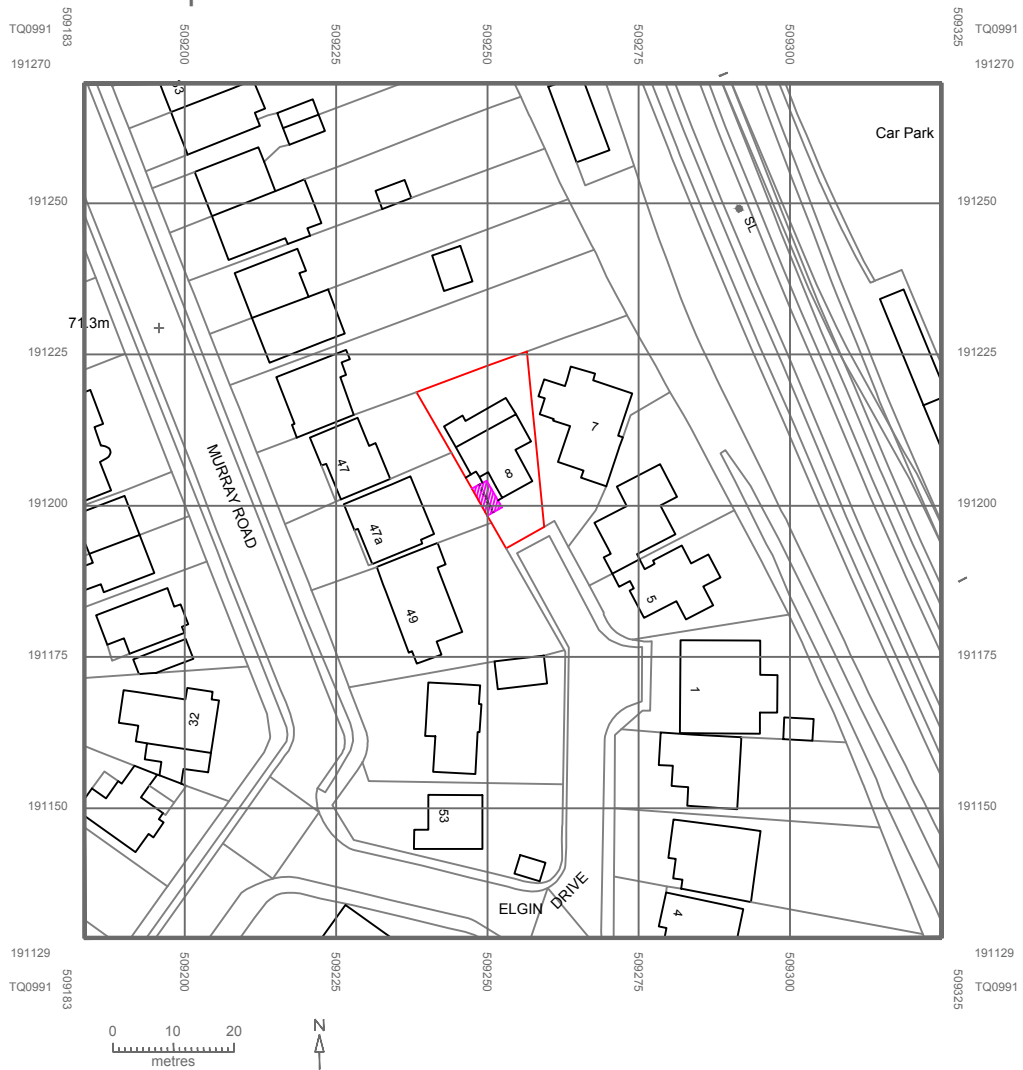

Middlesex & Herts

7 Elgin Drive
Northwood
Middlesex
HA6 2YR

01923 826280

MapServe®

site location plan

1:1250

Drg. No. CHP/0711/GAR

26-02-26

Mr & Mrs Chopra
8 Elgin Drive
Northwood
Middlesex
HA6 2YR

05