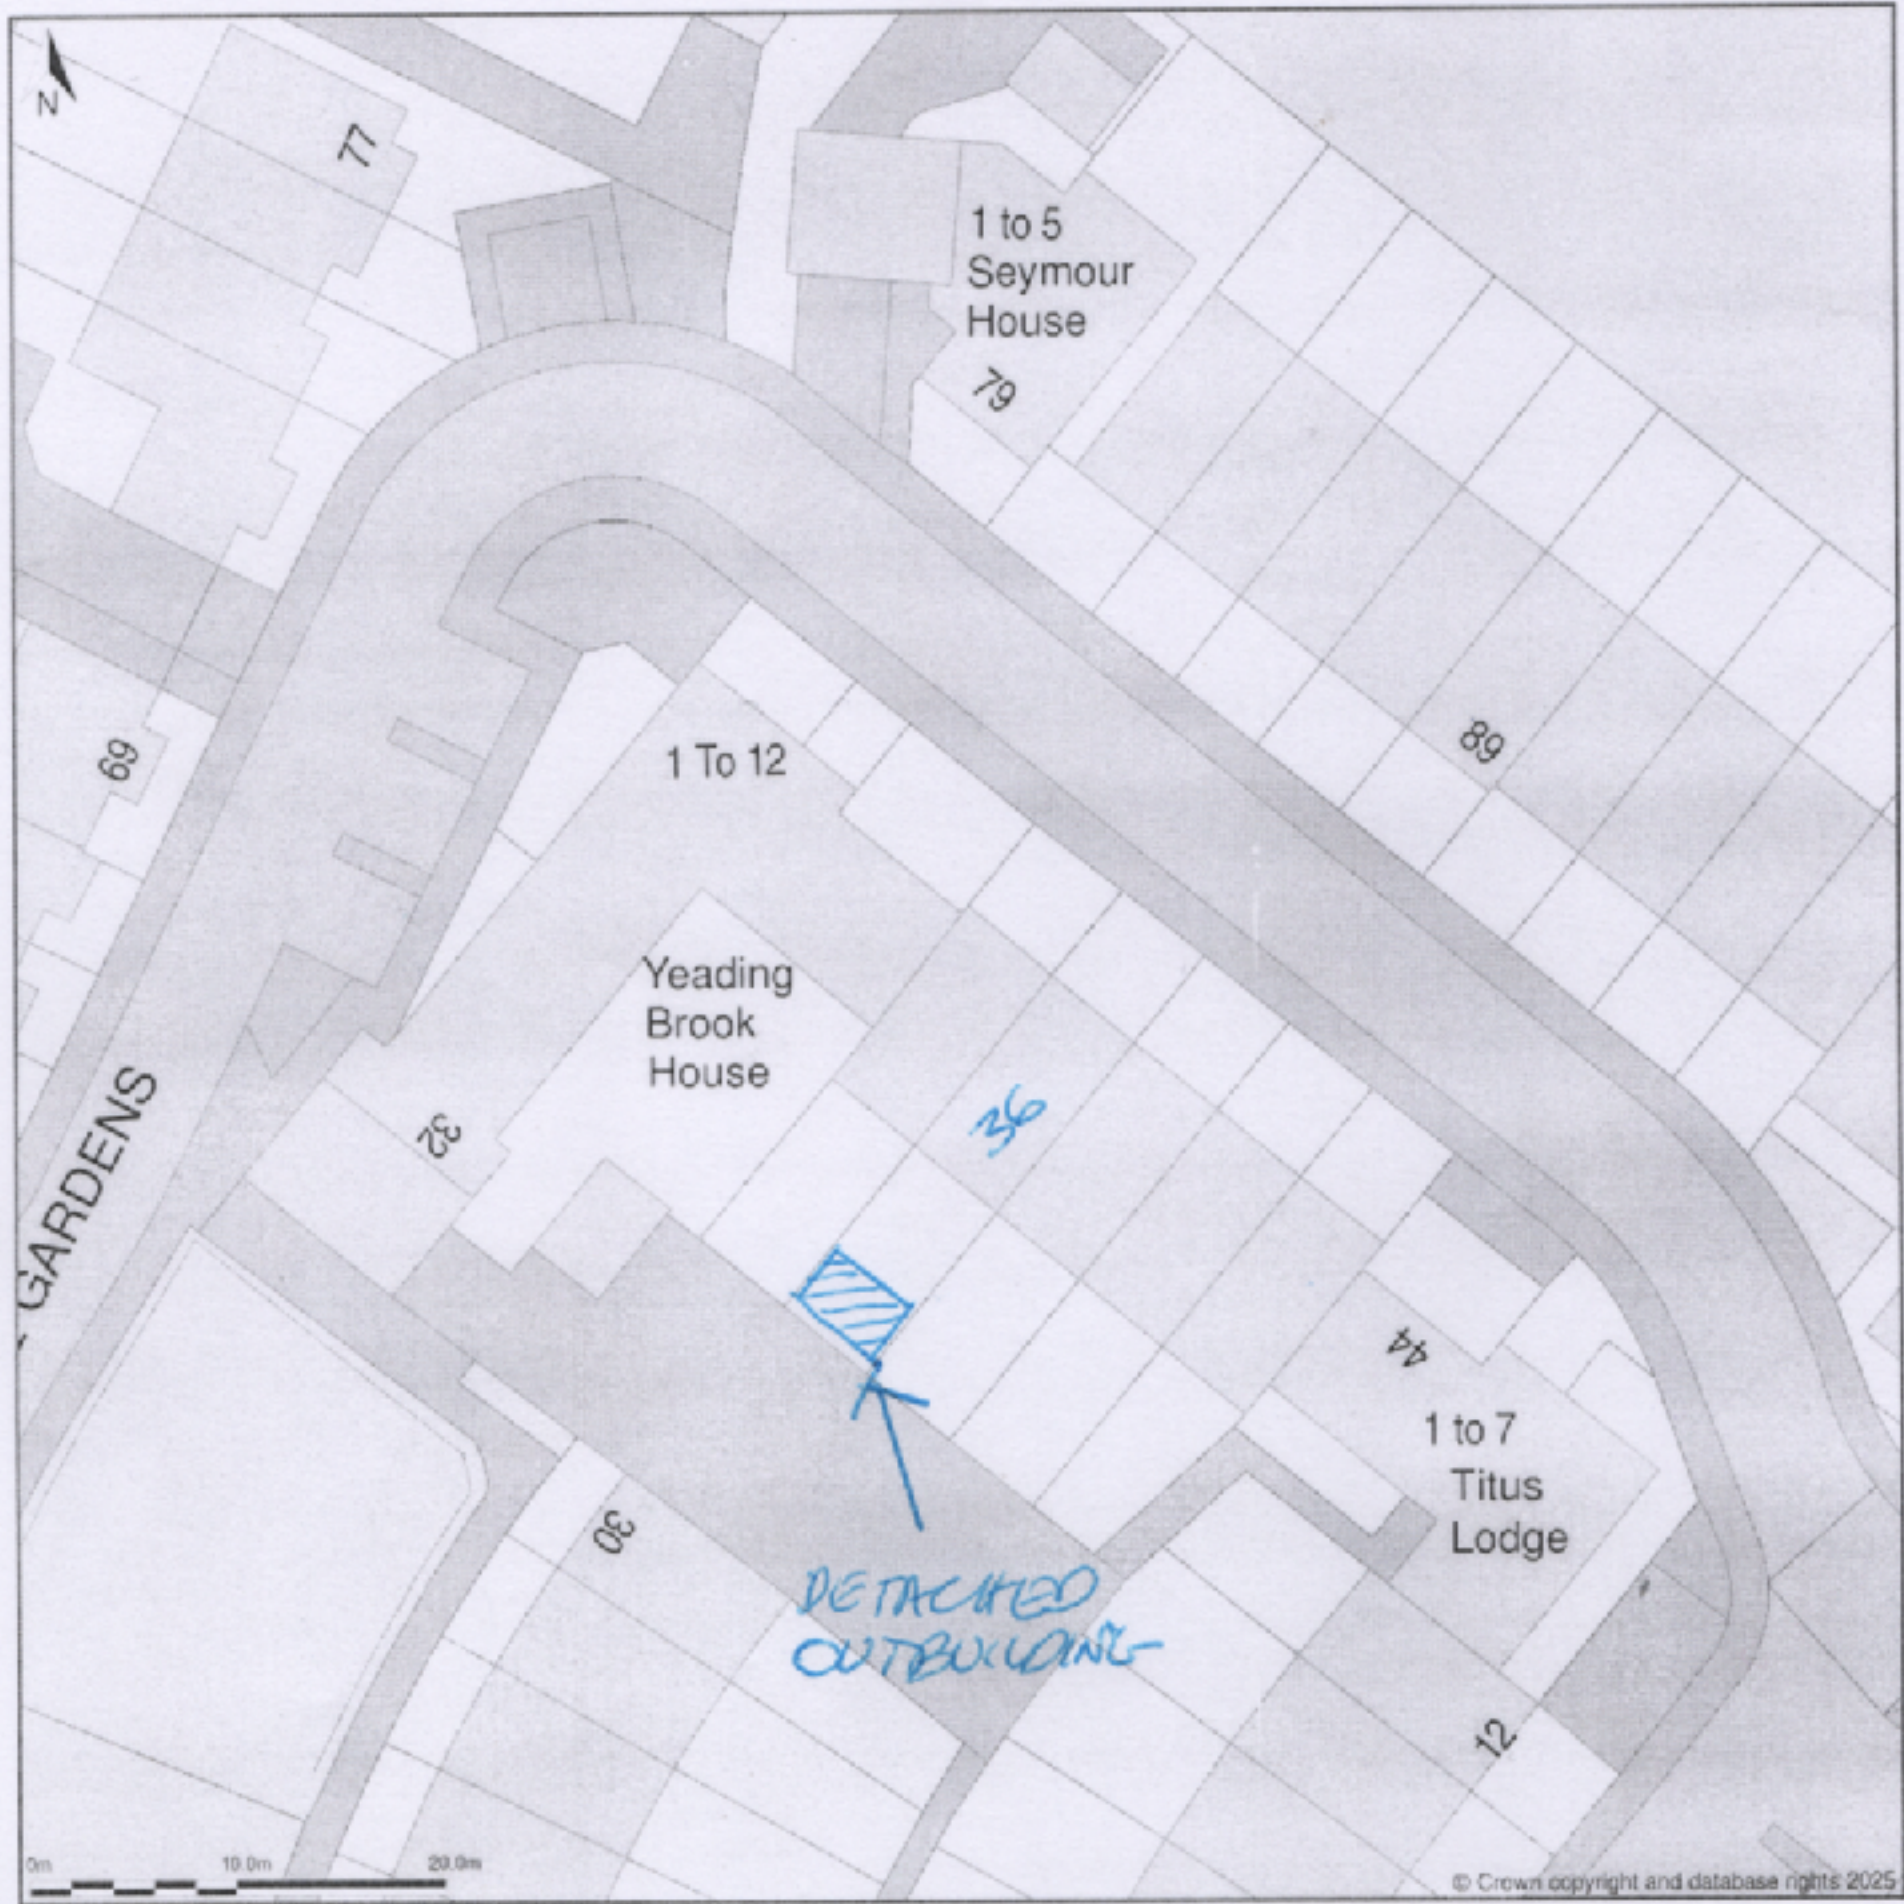

36, Varcoe Gardens, Hayes, Hillingdon, UB3 2FF

Site Plan (also called a Block Plan) shows area bounded by: 508760.68, 181151.34 508850.68, 181241.34 (at a scale of 1:500), OSGridRef: TQ 8808119. The representation of a road, track or path is no evidence of a right of way. The representation of features as lines is no evidence of a property boundary.

Produced on 11th Nov 2025 from the Ordnance Survey National Geographic Database and incorporating surveyed revision available at this date. Reproduction in whole or part is prohibited without the prior permission of Ordnance Survey. © Crown copyright 2025. Supplied by buyaplan.co.uk a licensed Ordnance Survey partner (100053143). Unique plan reference: #01019205-96DBF5.