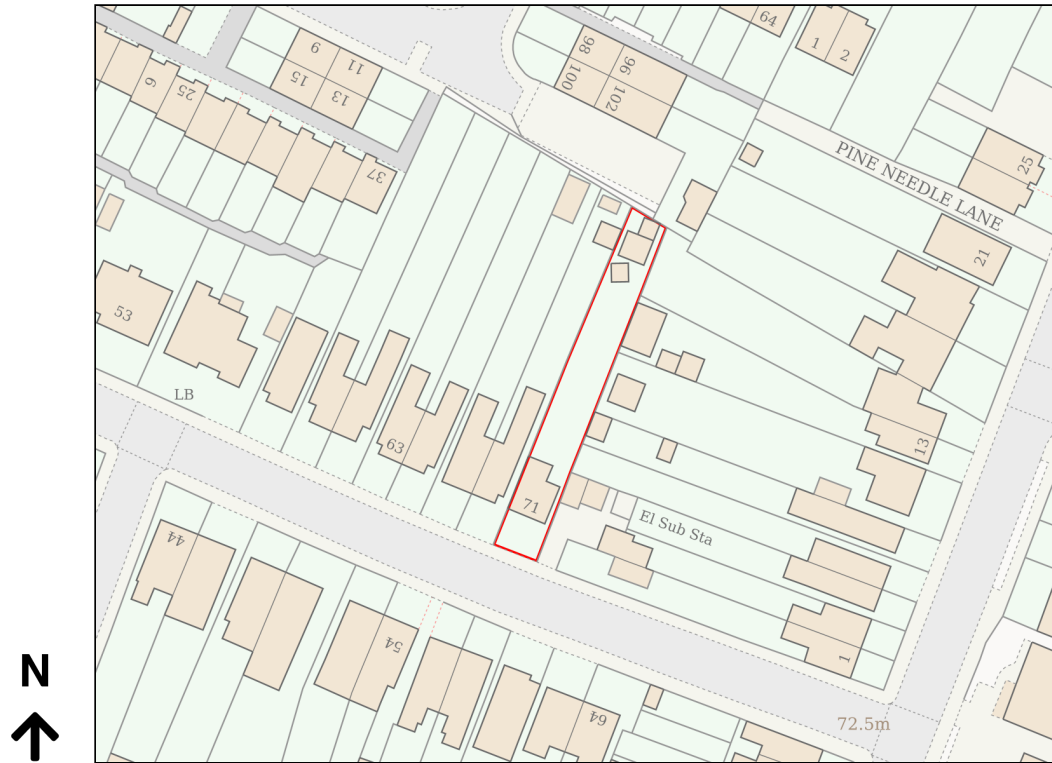

# Location Plan

Site Address: 71, Chester Road, Northwood, HA6 1BG

Date Produced: 18-May-2026

Scale: 1:1250 @A4

Planning Portal Reference: PP-14823779v1