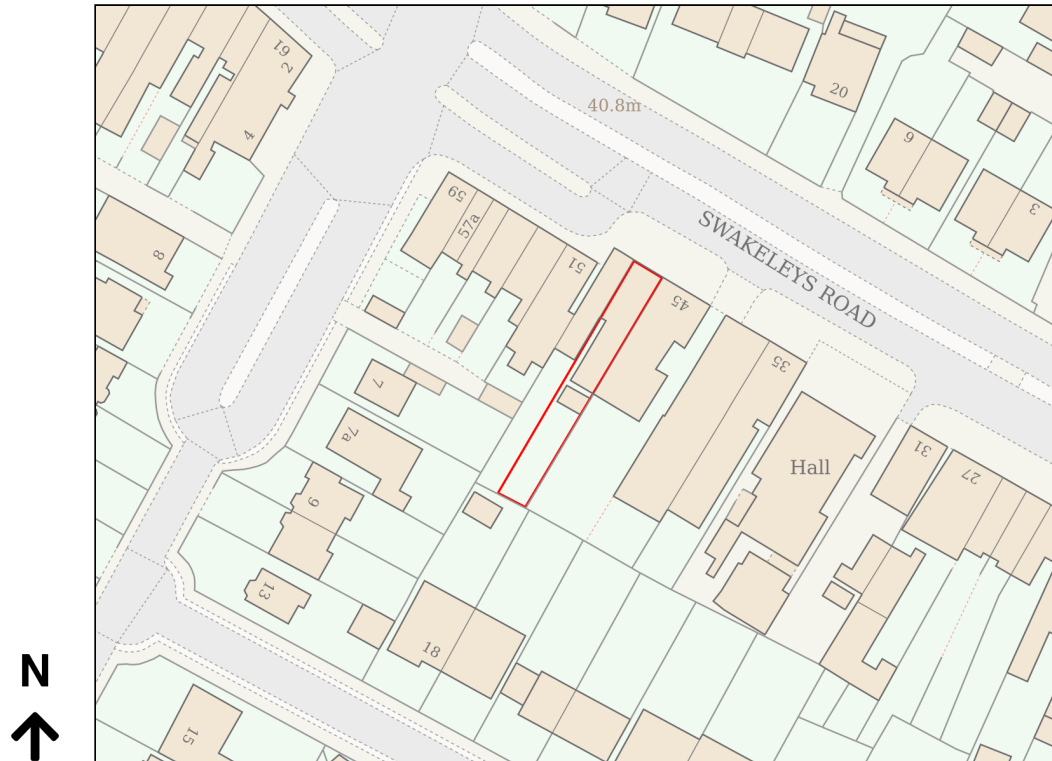

Location Plan

Site Address: 47, Swakeleys Road, Ickenham, UB10 8DG

Date Produced: 03-Apr-2026

Scale: 1:1250 @A4

Planning Portal Reference: PP-14834178v1