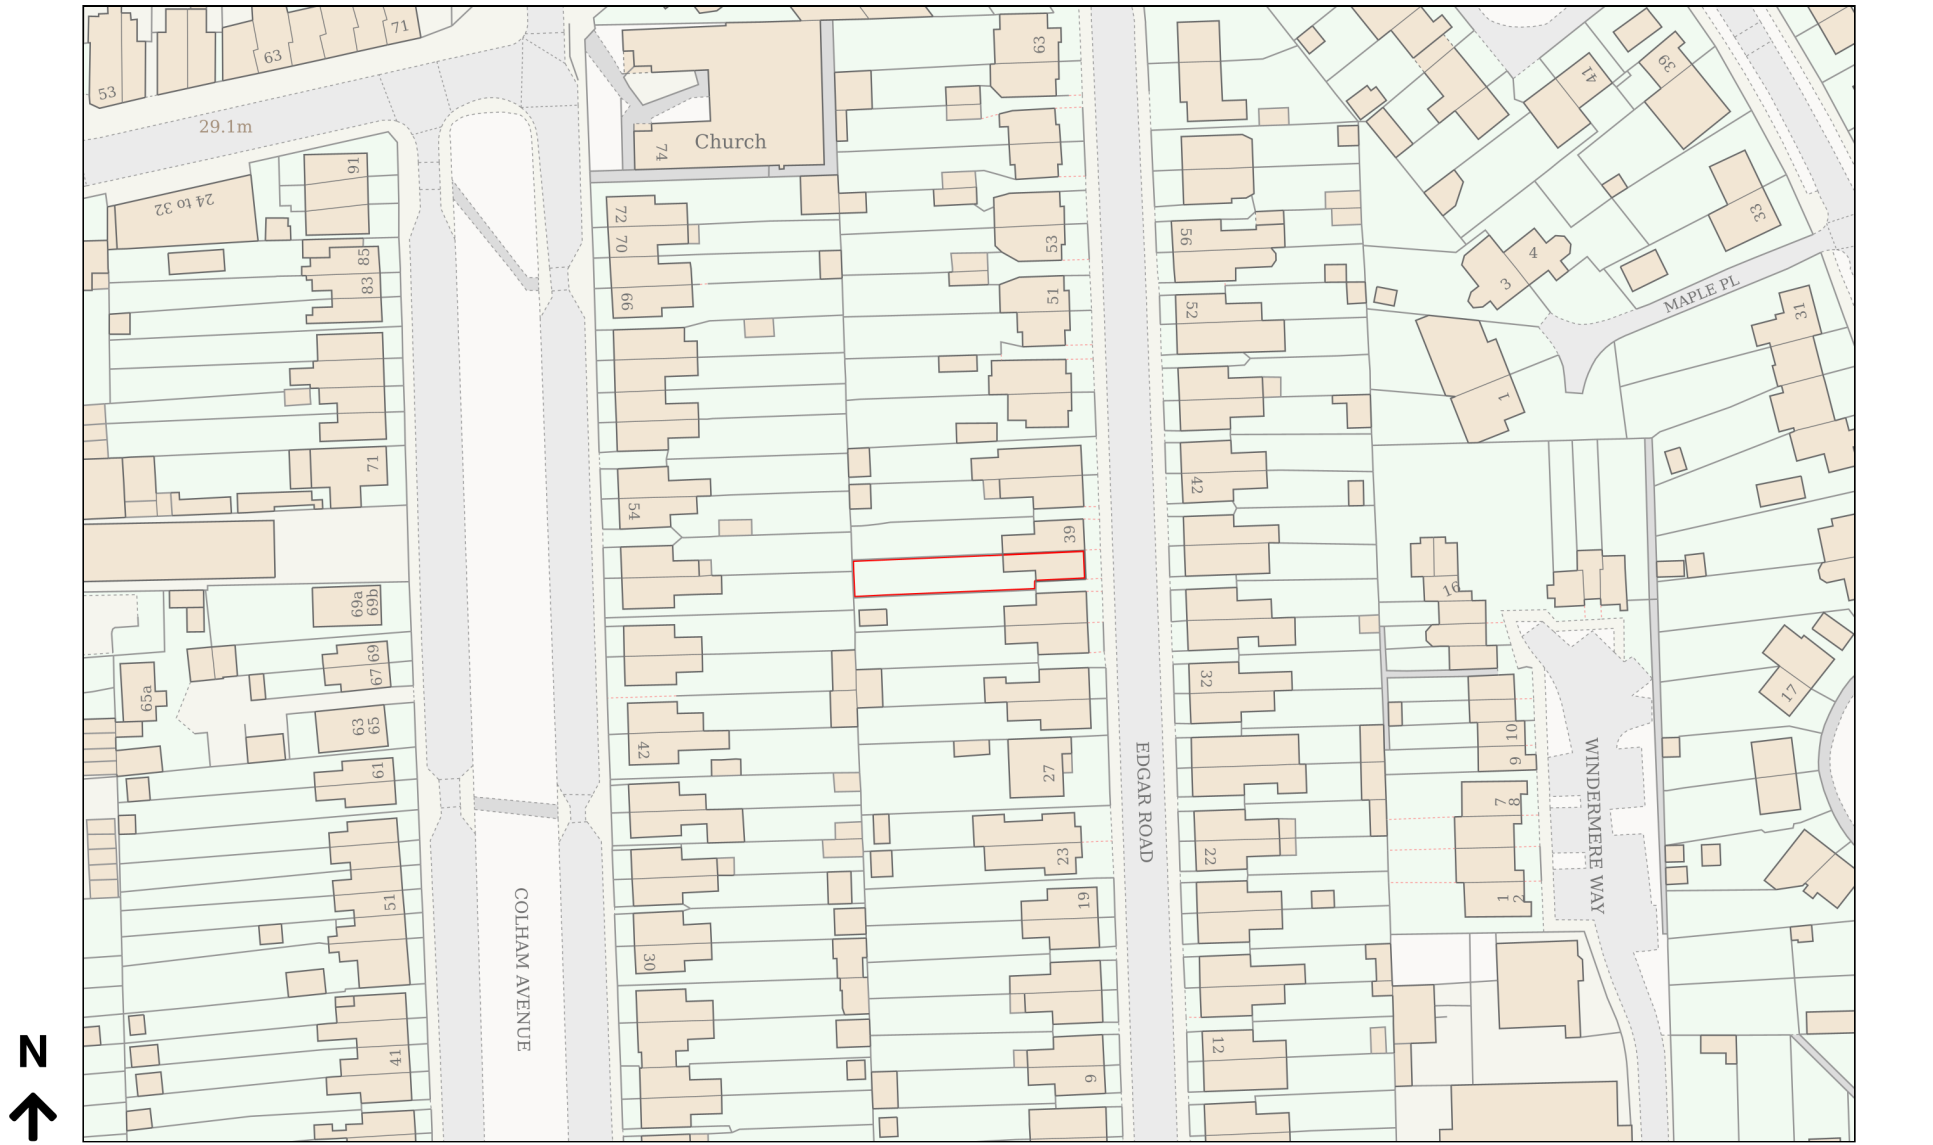

# Location Plan

Site Address: 37, Edgar Road, Yiewsley, West Drayton, UB7 8HN

Date Produced: 31-Mar-2026

Scale: 1:1250 @A4

Planning Portal Reference: PP-14820942v1