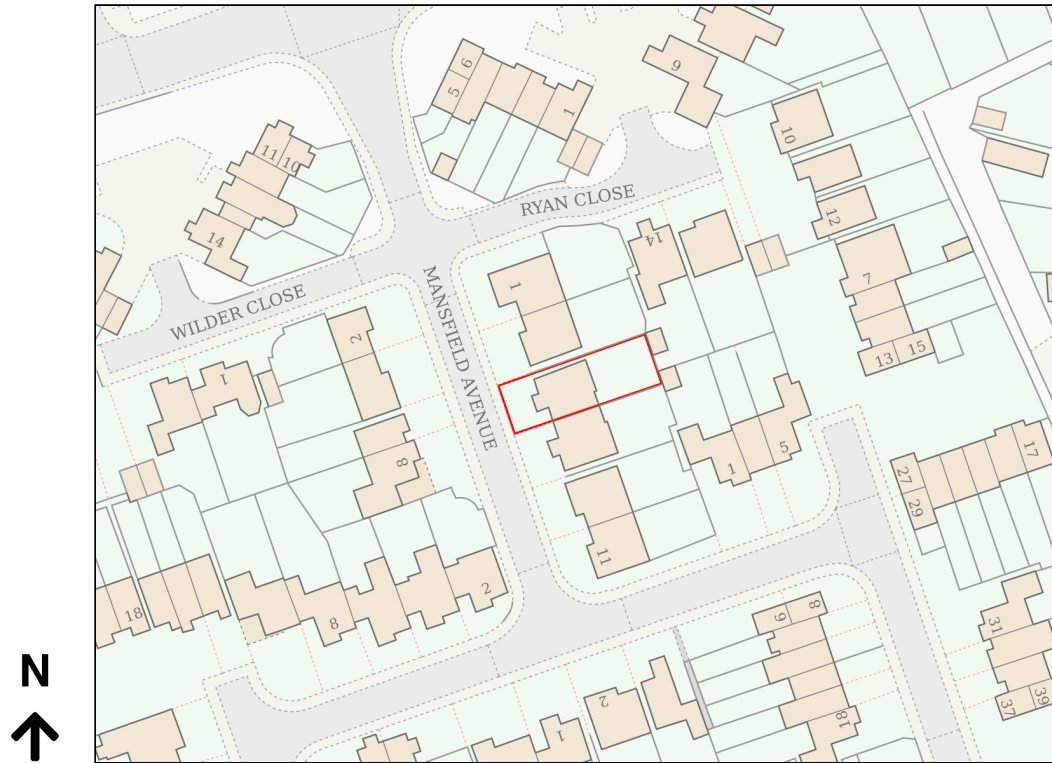

Location Plan

Site Address: 5, Mansfield Avenue, Ruislip, HA4 9LD

Date Produced: 29-Apr-2026

Scale: 1:1250 @A4

Planning Portal Reference: PP-14893657v1