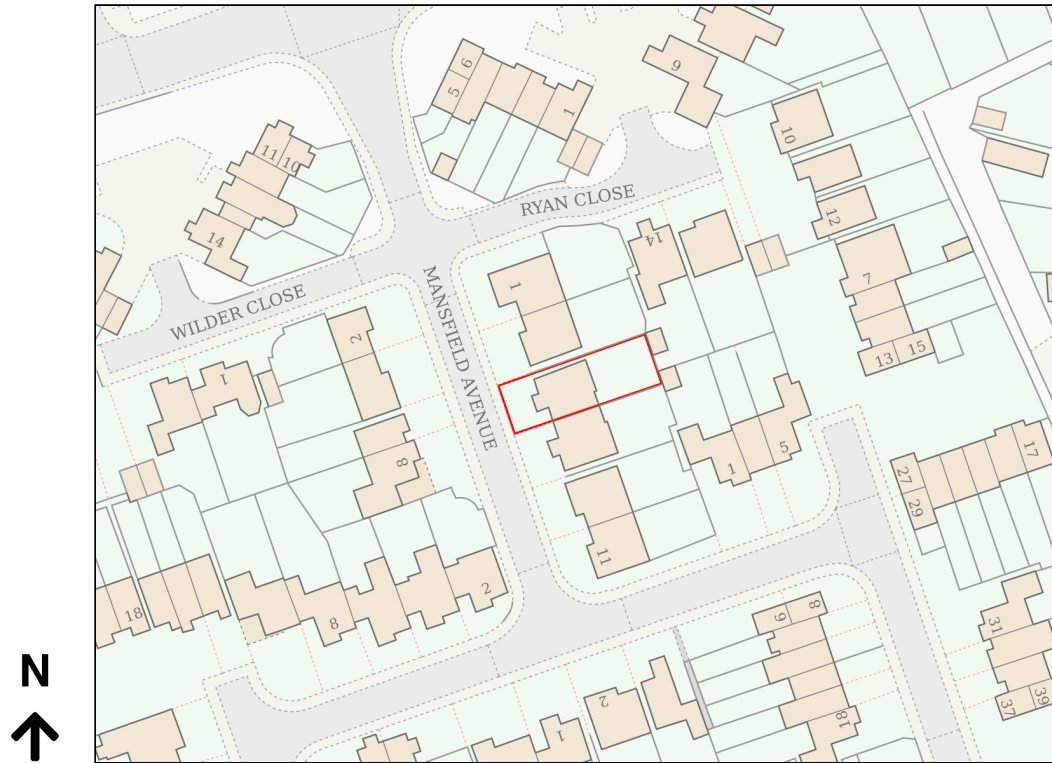

Location Plan

Site Address: 5, Mansfield Avenue, Ruislip, HA4 9LD

Date Produced: 29-Apr-2026

Scale: 1:1250 @A4

Planning Portal Reference: PP-14893784v1