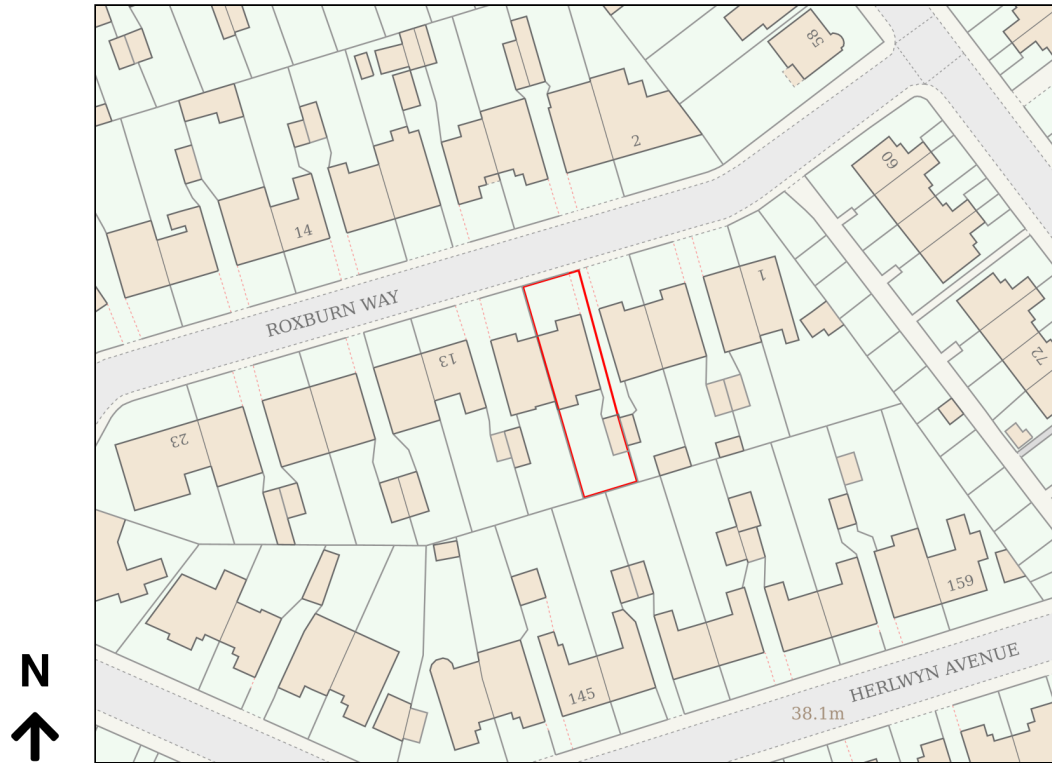

Location Plan

Site Address: 9, Roxburn Way, Ruislip, HA4 6HR

Date Produced: 21-Apr-2026

Scale: 1:1250 @A4

Planning Portal Reference: PP-14873550v1