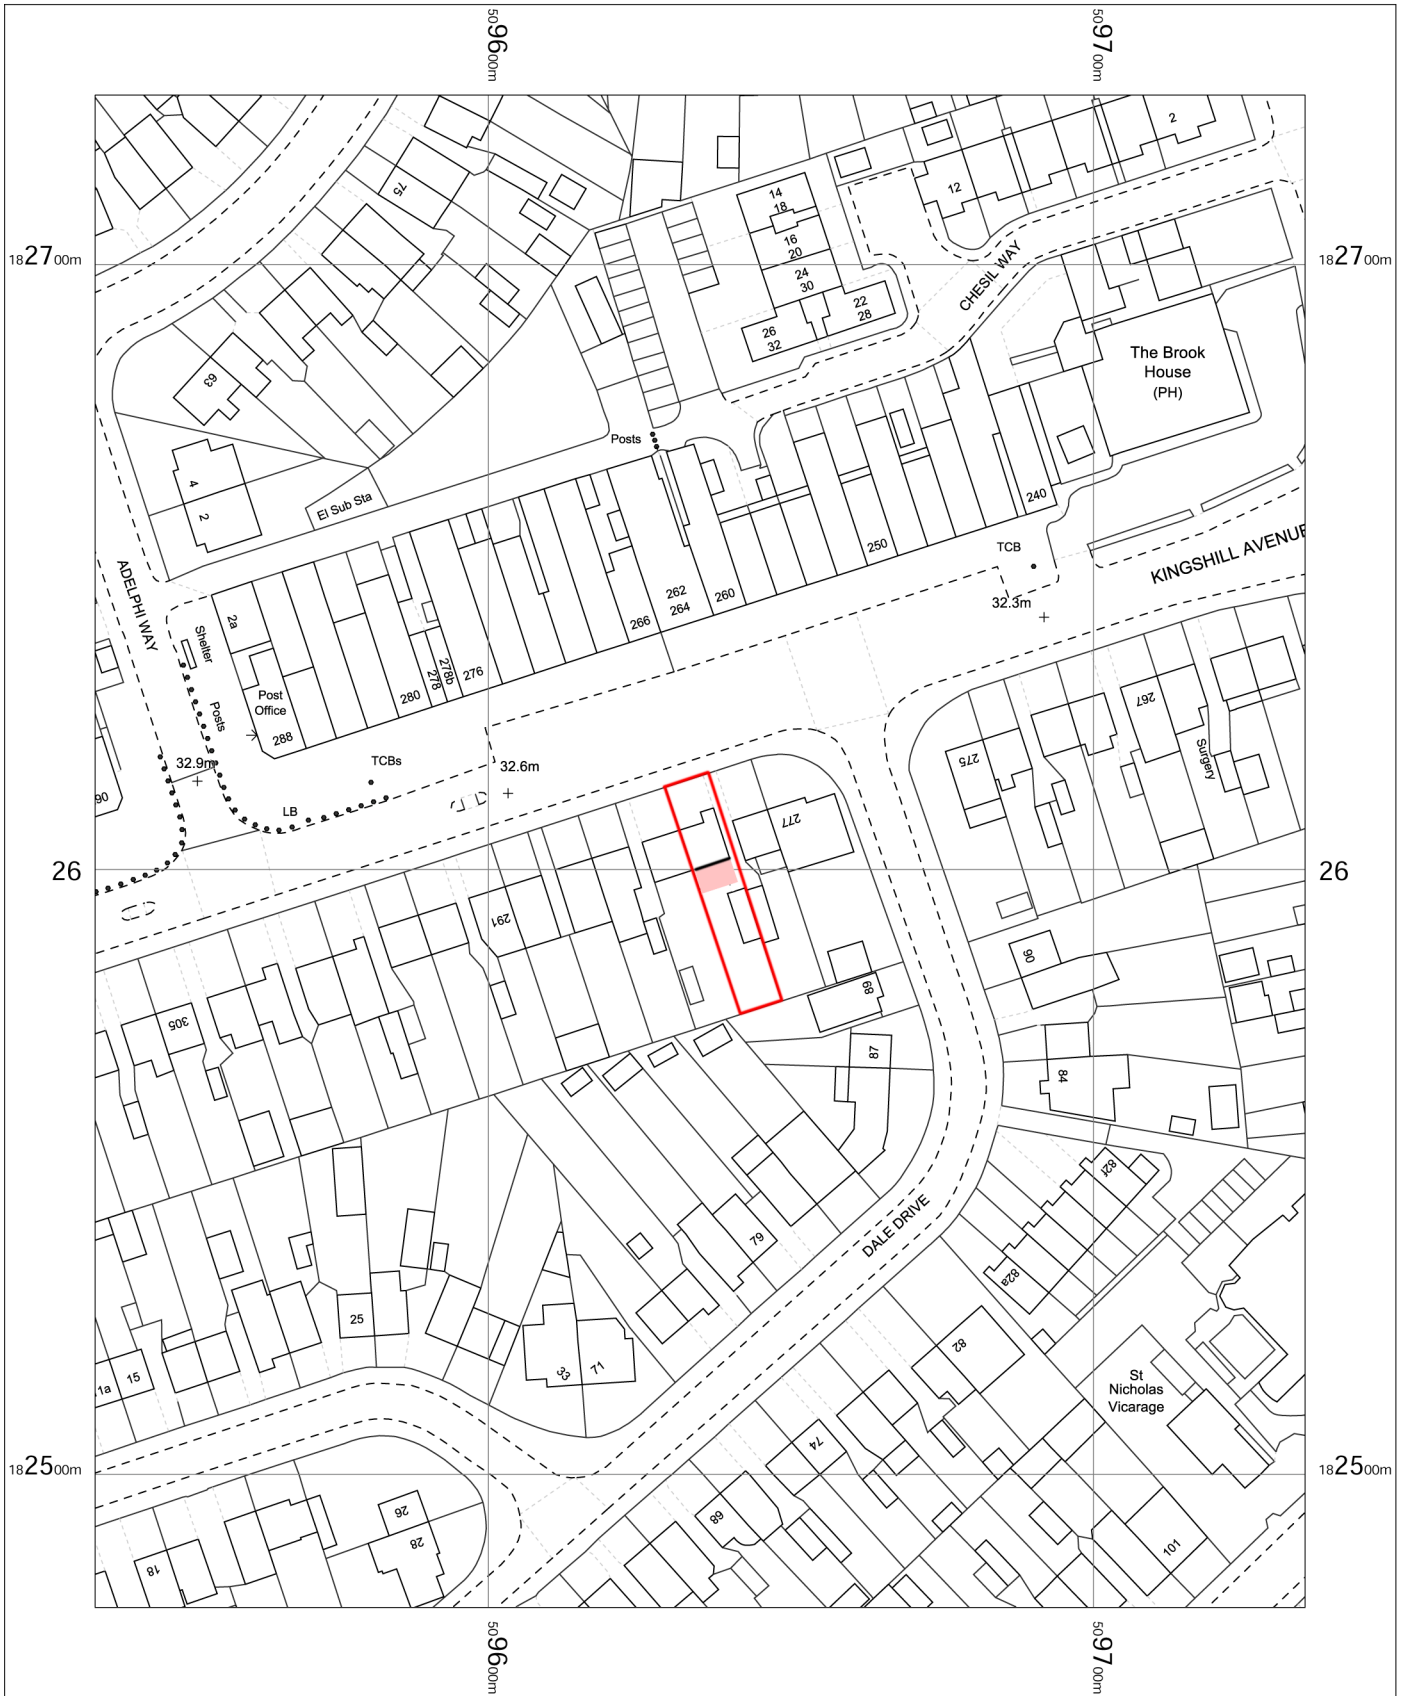

281 Kingshill Avenue, UB4 8BP

281 Kingshill Avenue,
Hayes,
Hillingdon
UB4 8BP

OS MasterMap 1250/2500/10000 scale
Tuesday, March 31, 2026, ID: M4P-01271041
Above and Beyond Adventure Ltd
1:1250 scale print at A4, Centre: 509635 E, 182603 N

© Crown Copyright Ordnance Survey. Licence no.
100057546