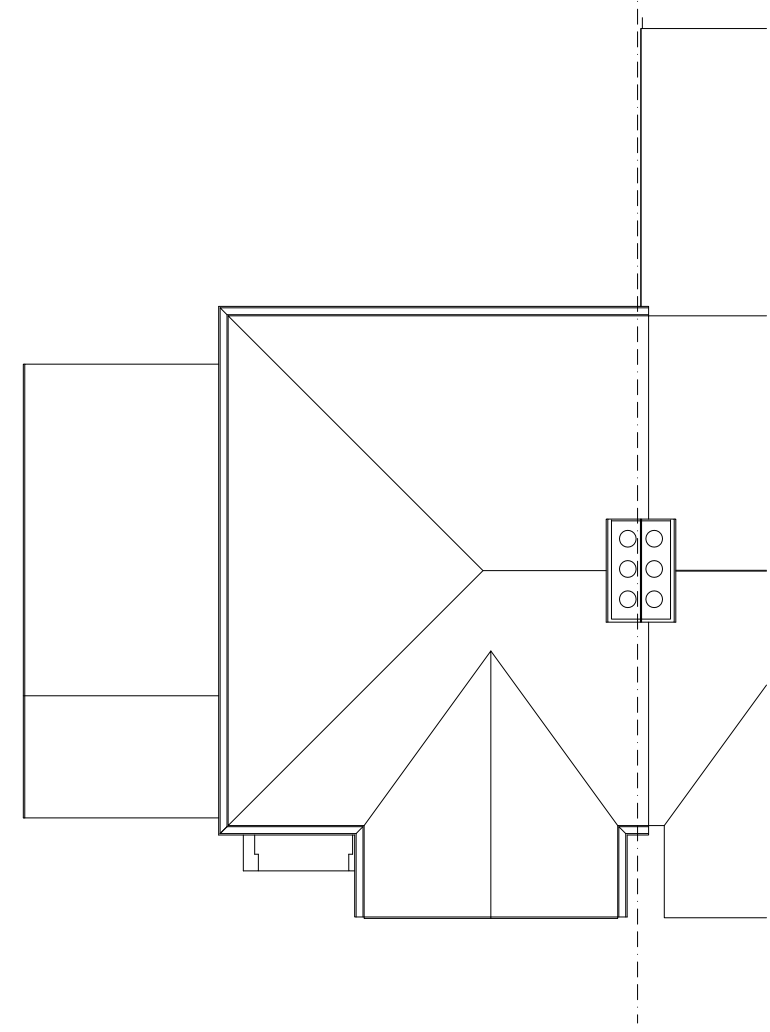

EXISTING FIRST FLOOR PLAN

EXISTING ROOF PLAN

drawing title	EXISTING FIRST FLOOR PLAN & ROOF PLAN				drawing number.
	address	scale	date		
	20 Seaton Gardens Ruislip HA4 0AX	1:100 PLOTTED AT A3	FEB 2026		