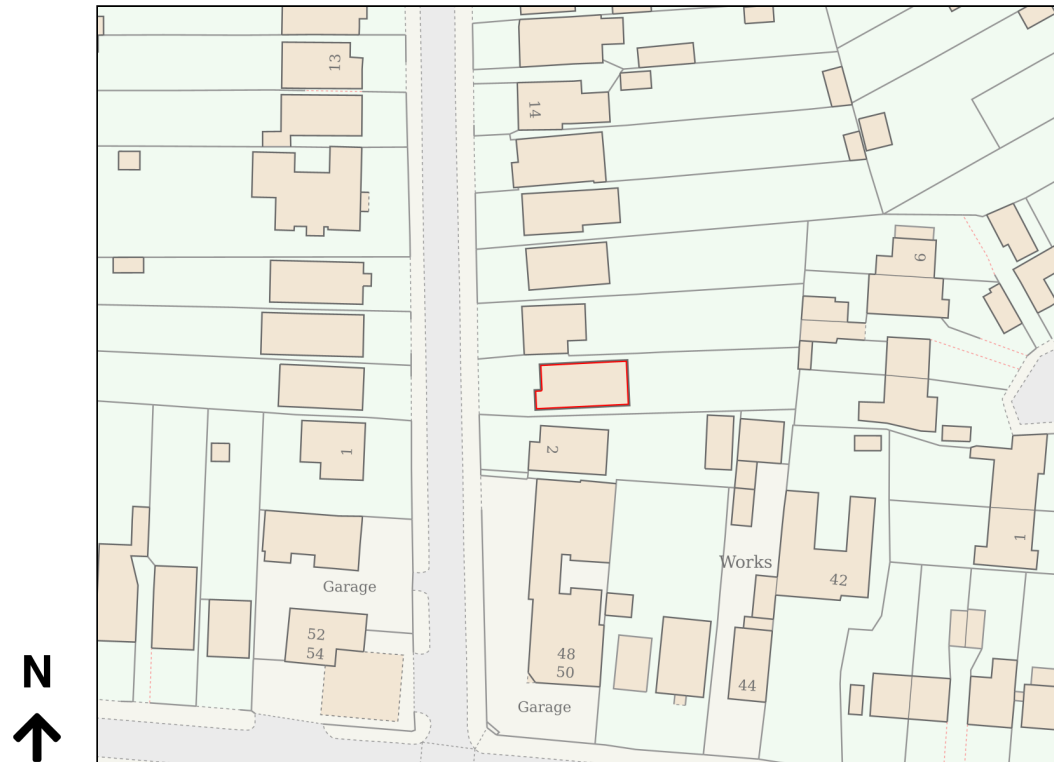

# Location Plan

Site Address: 4, Micawber Avenue, Uxbridge, UB8 3NY

Date Produced: 21-Apr-2026

Scale: 1:1250 @A4

Planning Portal Reference: PP-14866799v1