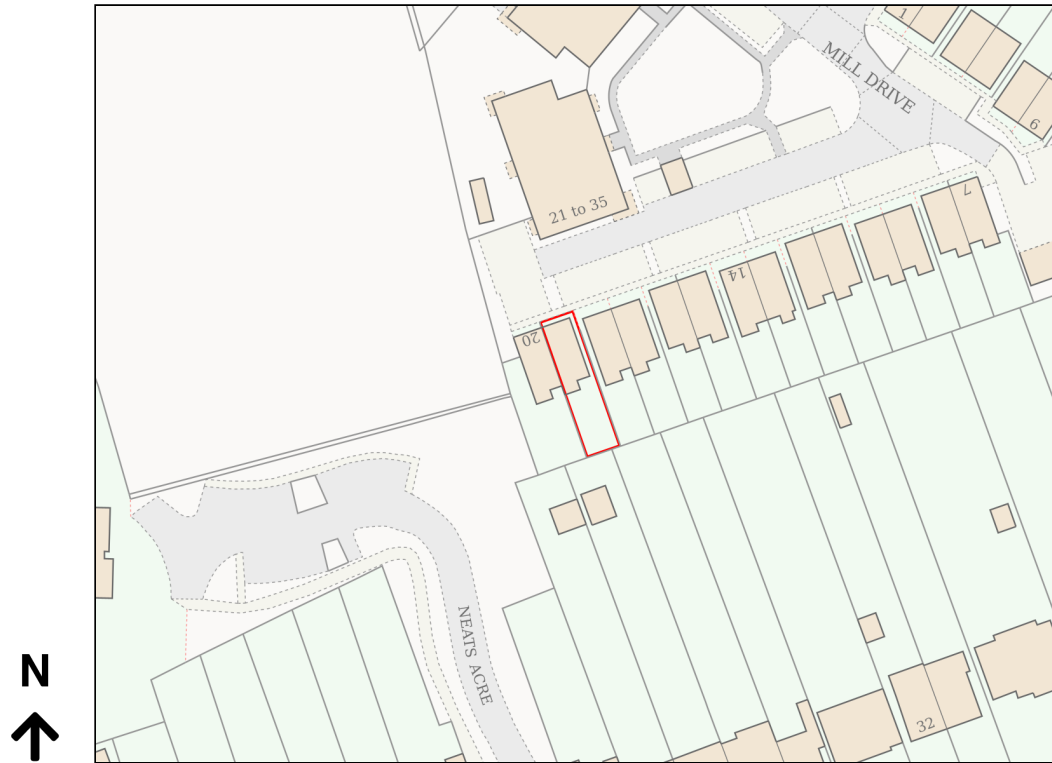

Location Plan

Site Address: 19, Mill Drive, Ruislip, HA4 7GL

Date Produced: 03-May-2026

Scale: 1:1250 @A4

Planning Portal Reference: PP-14906089v1