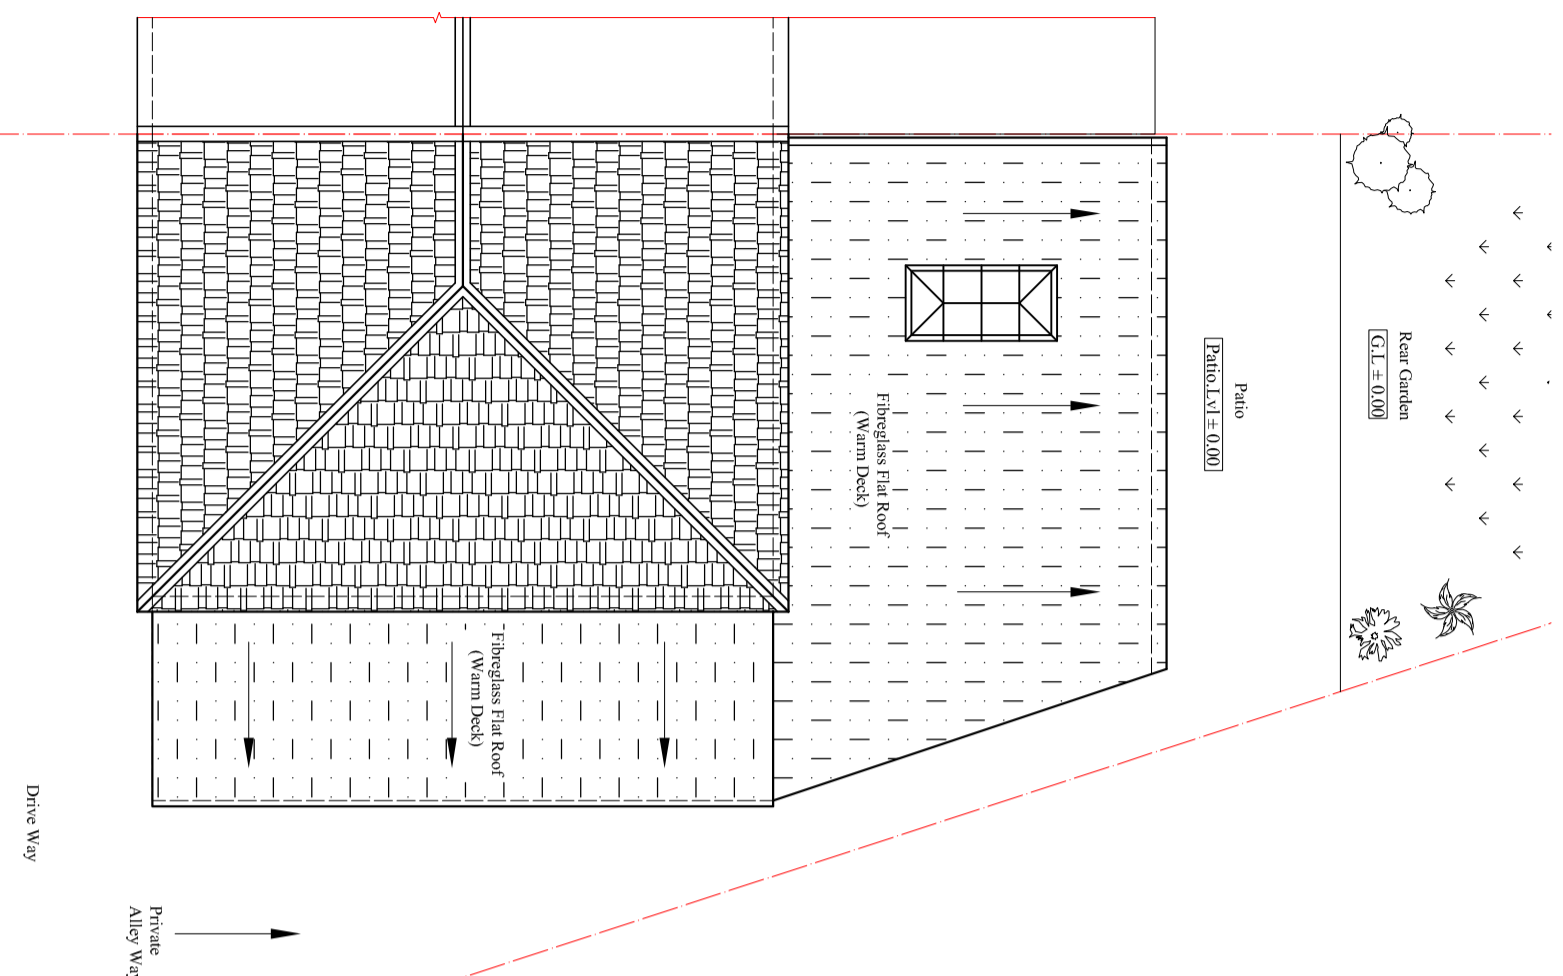

Pre-Existing Roof Plan
 Scale: 1:100

Existing Roof Plan
 Scale: 1:100

Rev.	Description	By	Ckd	Date

Client:
Mr. Ajit Jha.

Project:
 Retrospective application for Single storey front porch.

Location:
 83 Gebel Avenue, Ickenham, Middlesex, UB10 8PF.

Status:
PLANNING

Title:
 Pre-Existing and Existing Roof plans

Drawn by: **L.p** Str. Ef. --- Checked by: **R.k**

Project no: **BAL-1930** Sheet Size **A3** Sheet no. **02**
 Date: 03/05/2026 Scale: 1:100