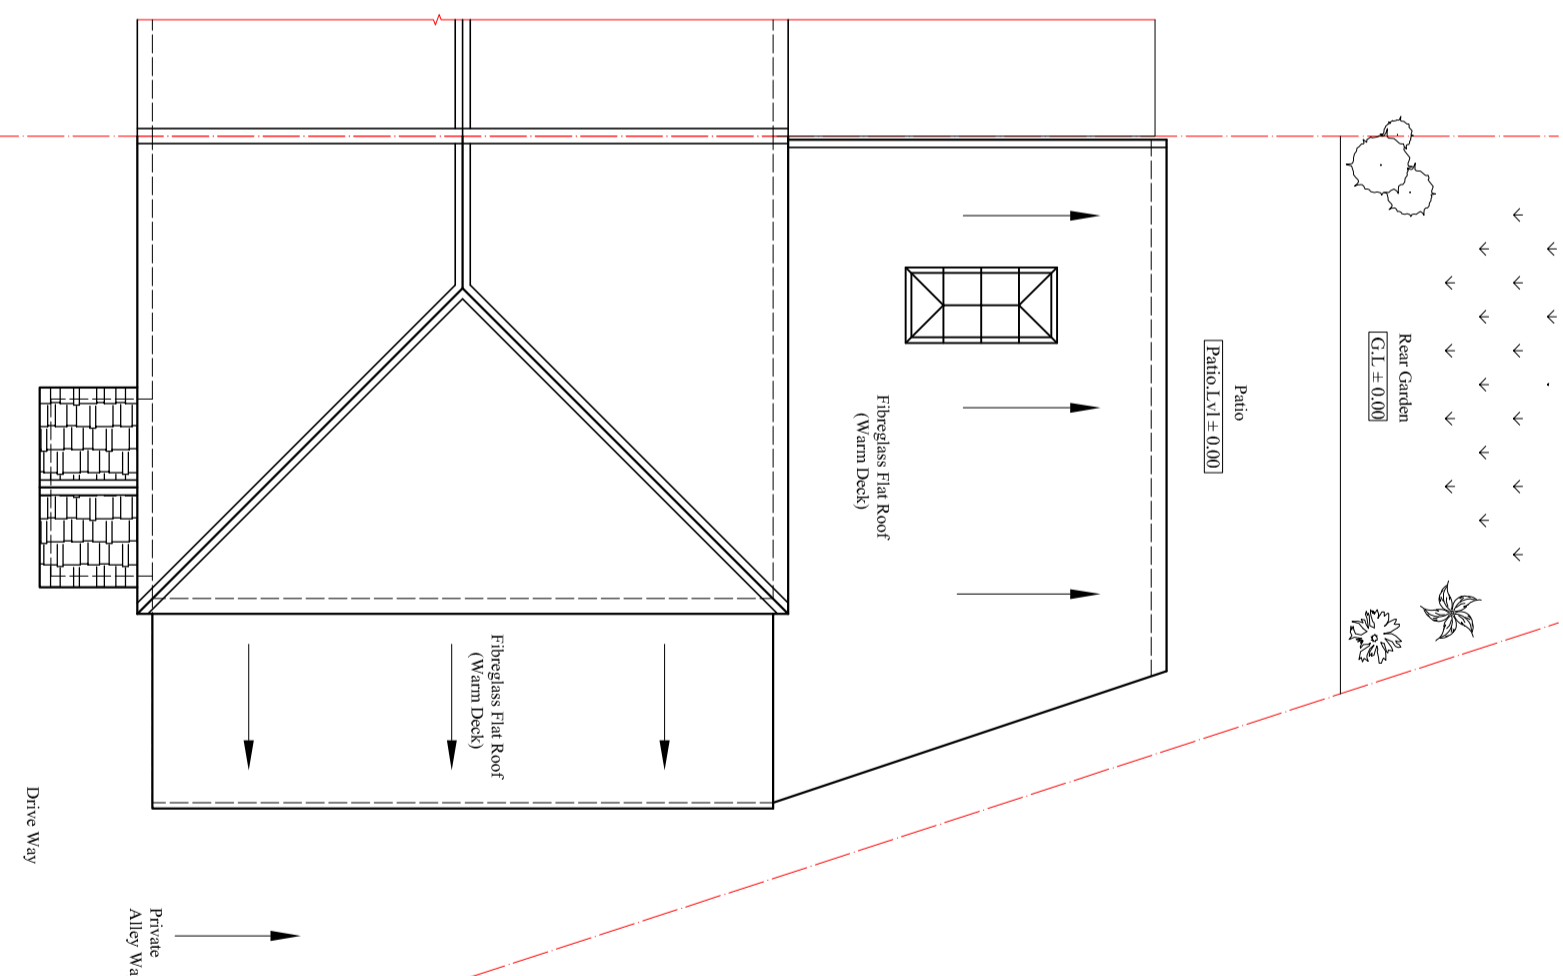

Pre-Existing Roof Plan
 Scale: 1:100

Existing Roof Plan
 Scale: 1:100

Rev.	Description	By	Ckd	Date

Client:
Mr. Ajit Jha.

Project:
 Retrospective application for Single storey front porch.

Location:
 83 Gebel Avenue, Ickenham, Middlesex, UB10 8PF.

Status:
PLANNING

Title:
 Pre-Existing and Existing Roof plans

Drawn by: **L.p** Str. Ef. --- Checked by: **R.k**

Project no: **BAL-1930** Sheet Size **A3** Sheet no. **02**
 Date: 03/05/2026 Scale: 1:100