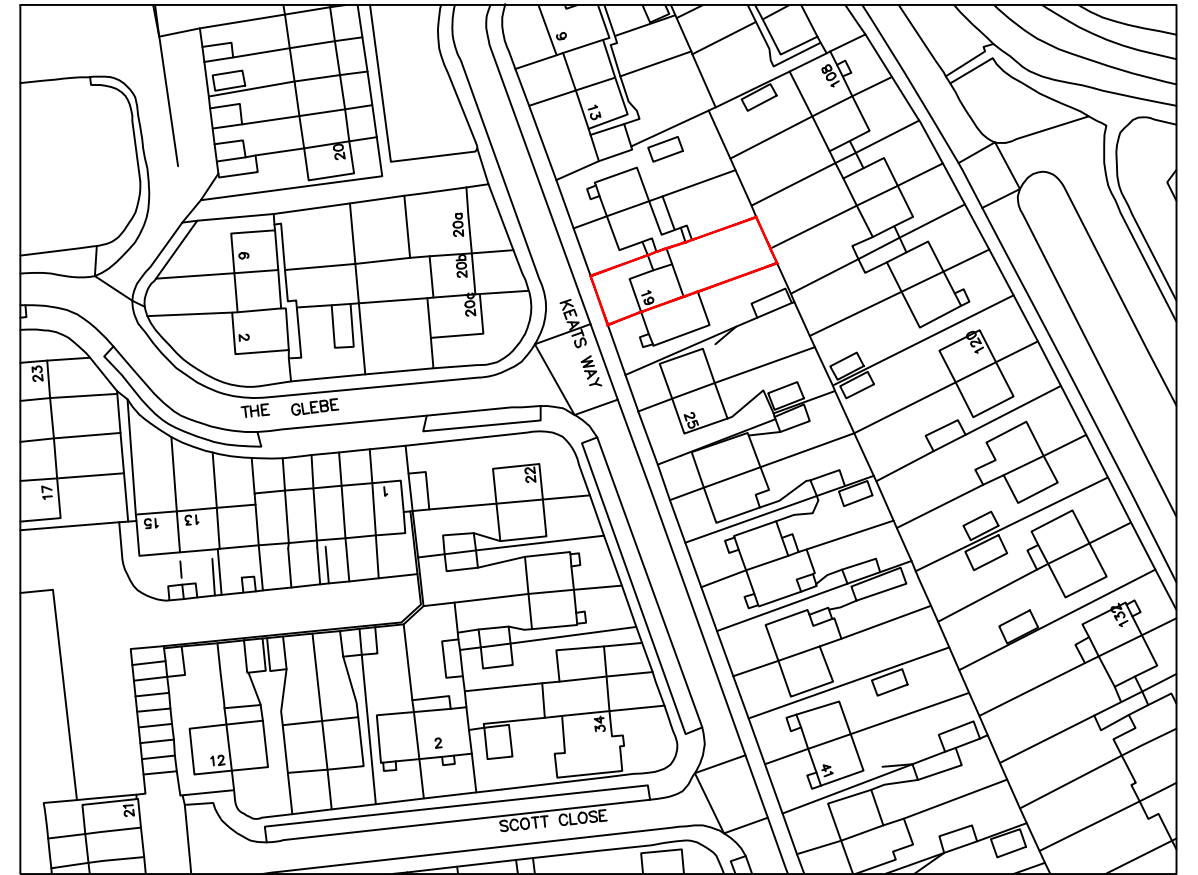

**SITE BLOCK PLAN**

**LOCATION MAP**

<b>CLIENT</b>	<b>SITE</b> 19 Keats Way, WEST DRAYTON, UB7 9DR	<b>Date:</b> 07.04.2023	
<b>DRAWING NO:</b> 2023141.PA109	<b>DRAWING TITLE</b> OS MAP, LOCATION MAP	<b>Scale @ A3:</b> AS SHOWN	
		<b>Revision:</b> P01	