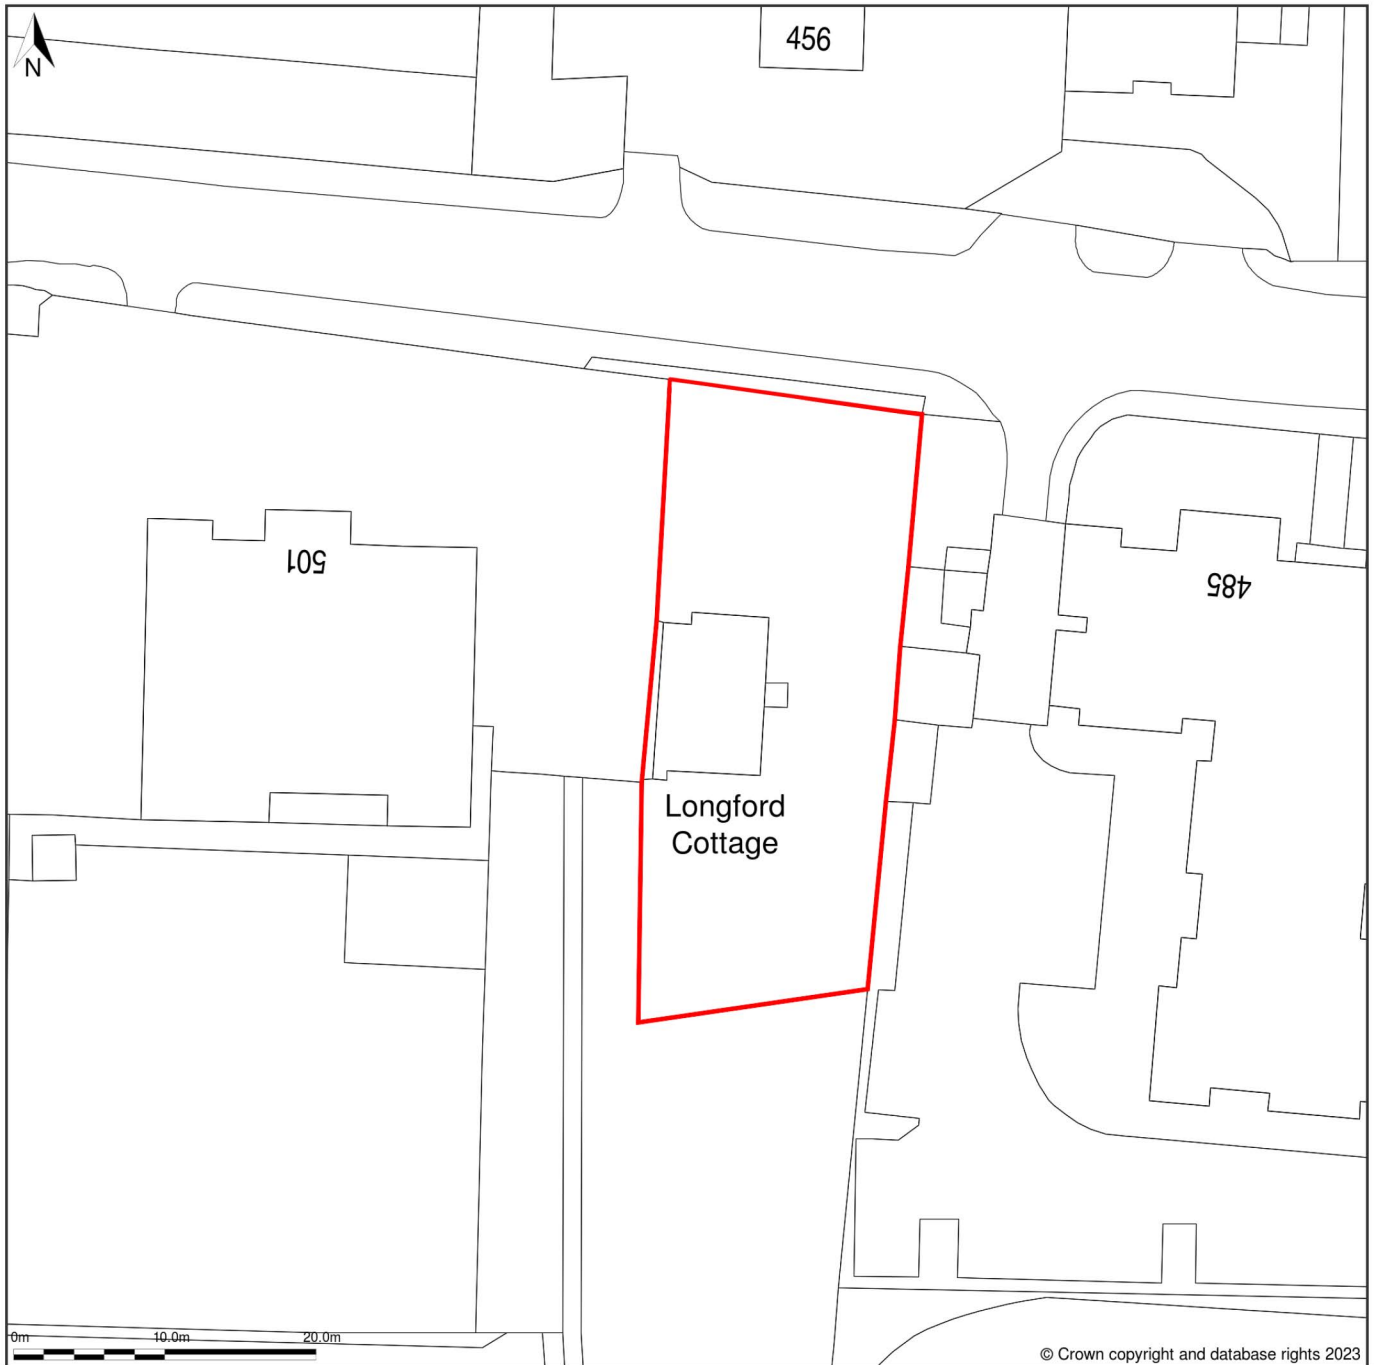

493, Bath Road, Longford, Heathrow, Hillingdon, UB7 0EN

Site Plan (also called a Block Plan) shows area bounded by: 505246.99, 176858.96 505336.99, 176948.96 (at a scale of 1:500), OSGridRef: TQ 5297690. The representation of a road, track or path is no evidence of a right of way. The representation of features as lines is no evidence of a property boundary.

Produced on 17th Feb 2023 from the Ordnance Survey National Geographic Database and incorporating surveyed revision available at this date. Reproduction in whole or part is prohibited without the prior permission of Ordnance Survey. © Crown copyright 2023. Supplied by [www.buyaplan.co.uk](http://www.buyaplan.co.uk) a licensed Ordnance Survey partner (100053143). Unique plan reference: #00797784-F92DE2.