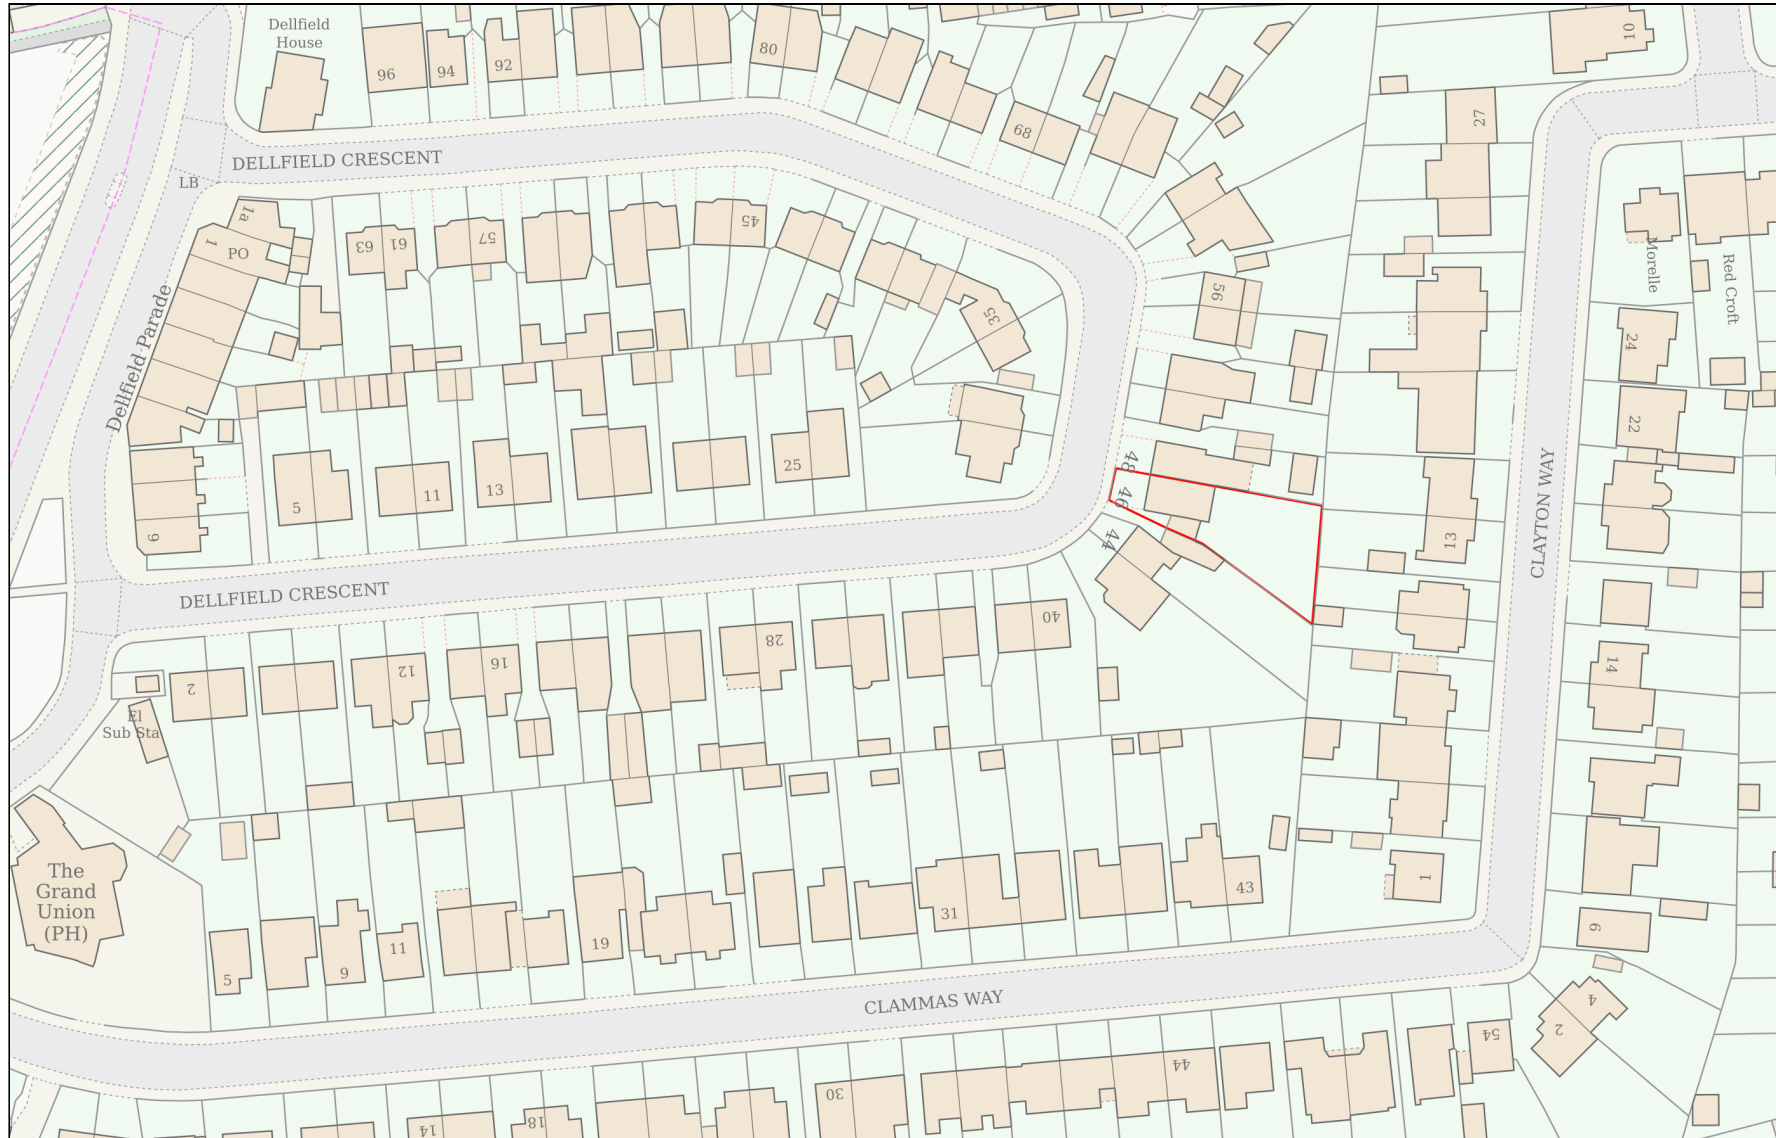

Location Plan

Site Address: 46, Dellfield Crescent, Uxbridge, UB8 2ET

Date Produced: 17-Apr-2026

Scale: 1:1250 @A4

Planning Portal Reference: PP-14855164v1