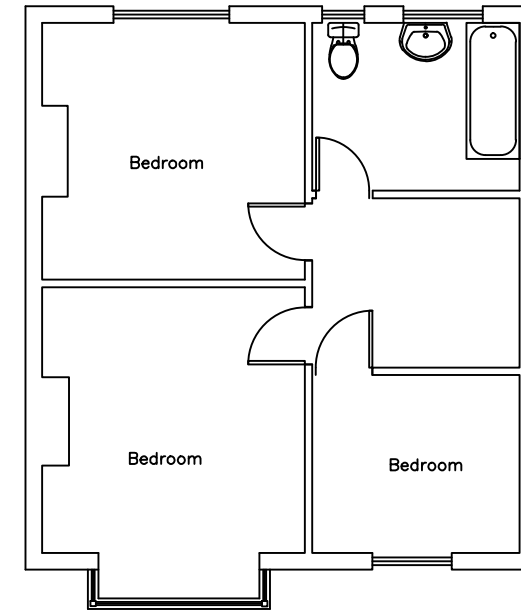

Existing Ground Floor

Proposed Ground Floor

Proposed First Floor

Existing First Floor

Address of Property:
 46 Camden Avenue
 Hayes
 Middlesex
 UB4 0PW

Existing & Proposed Floor
 Plan
 Size: A3 Ver: 1
 Scale: 1/100