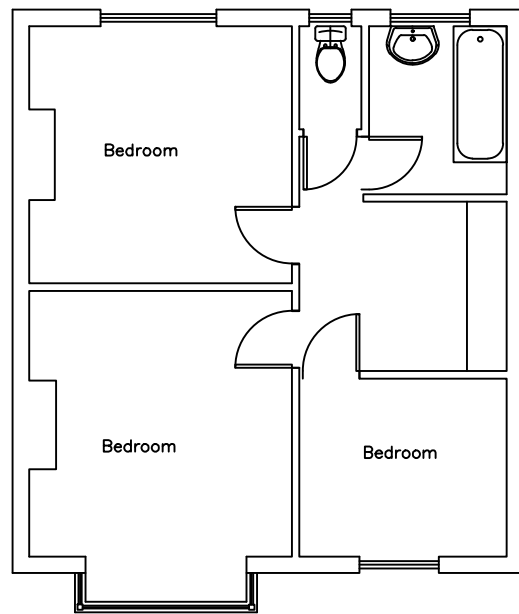

Existing Ground Floor

Proposed Ground Floor

Proposed First Floor

Existing First Floor

Address of Property:
 46 Camden Avenue
 Hayes
 Middlesex
 UB4 0PW

Existing & Proposed Floor
 Plan
 Size: A3 Ver: 1
 Scale: 1/100