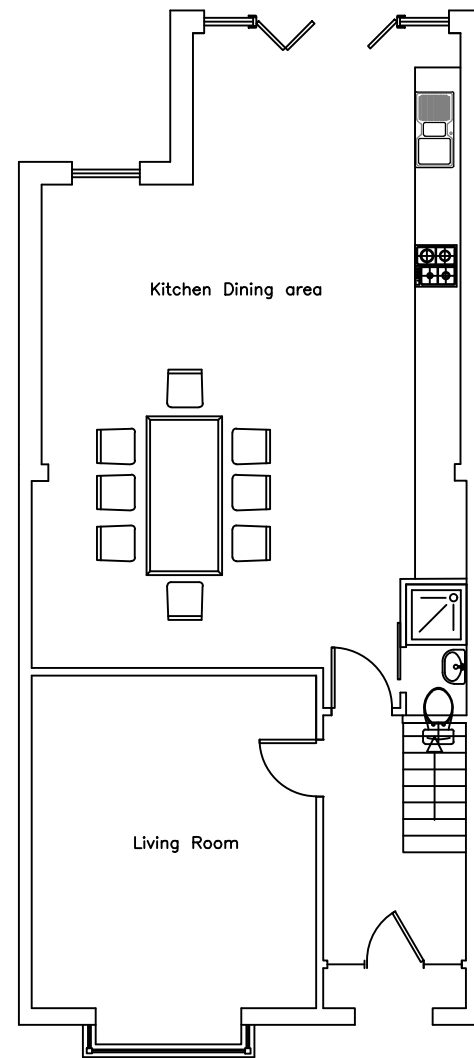

Existing Ground Floor

Proposed Ground Floor

Proposed First Floor

Existing First Floor

Address of Property:
 46 Camden Avenue
 Hayes
 Middlesex
 UB4 0PW

Existing & Proposed Floor
 Plan
 Size: A3 Ver: 1
 Scale: 1/100